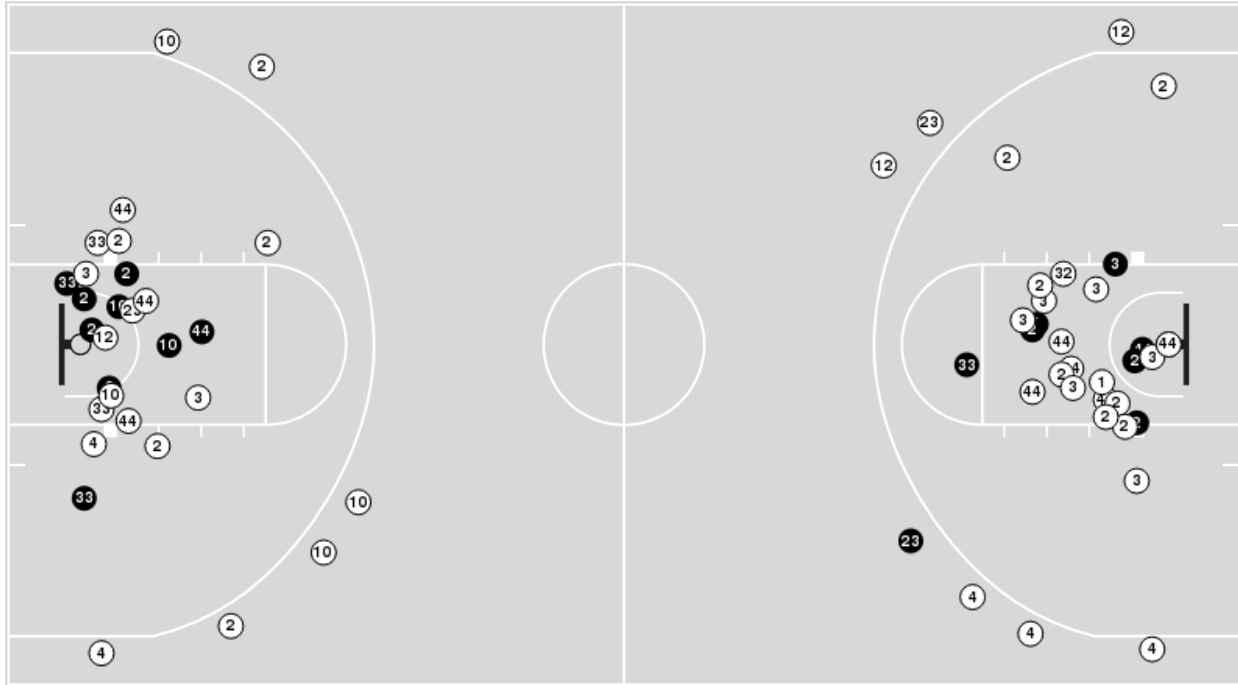

Players => 1, 2, 3, 4, 10, 12, 23, 24, 32, 33, 34, 44, 45FG Types=>AllResults=>All

Louisiana Tech

All Field Goals