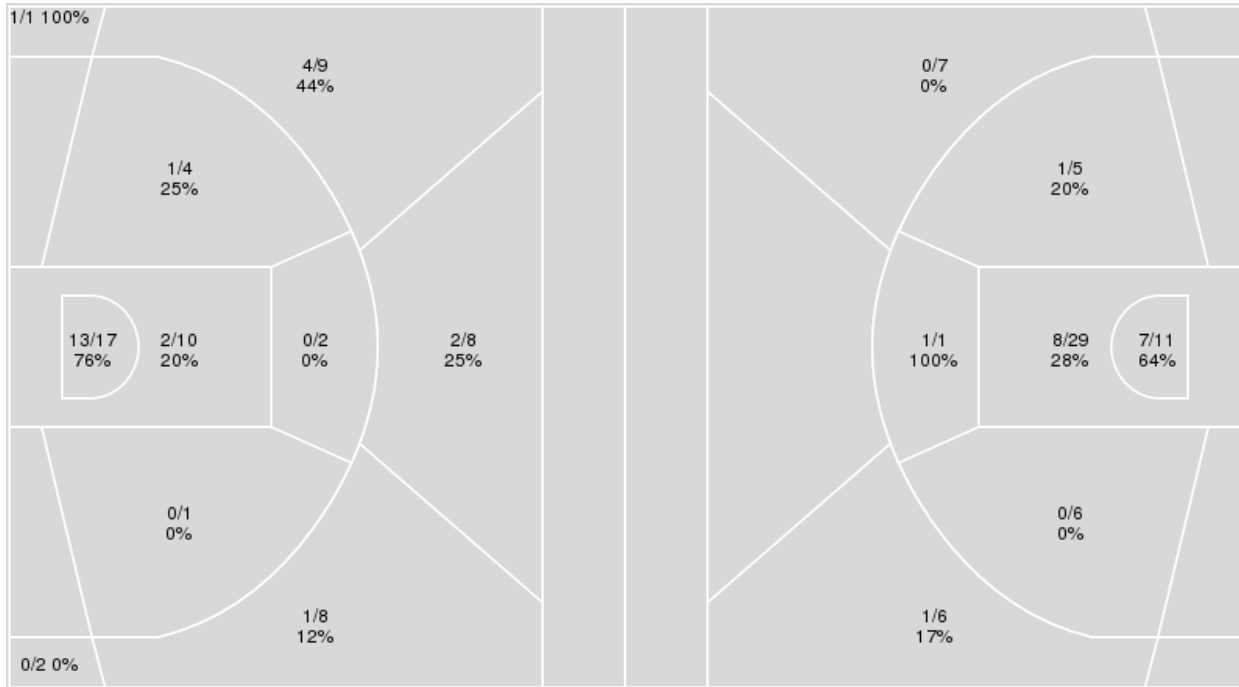

Officials: Eric Baker, Scott Klomfas, Leah Lanie

{ Players => 0, 2, 4, 11, 13, 15, 20, 21, 22, 24, 30, 34, 43, 55; } FG
Types => All; Results => All;

{ Players => 1, 2, 3, 4, 10, 12, 23, 24, 32, 33, 34, 44, 45; } FG Types =>
All; Results => All;

Arkansas

Louisiana Tech

Arkansas	M/A	%
Field Goals	24/62	39
2 Points	16/34	47
3 Points	8/28	29
Free Throws	13/15	87

Louisiana Tech	M/A	%
Field Goals	18/65	28
2 Points	17/52	33
3 Points	1/13	8
Free Throws	10/17	59