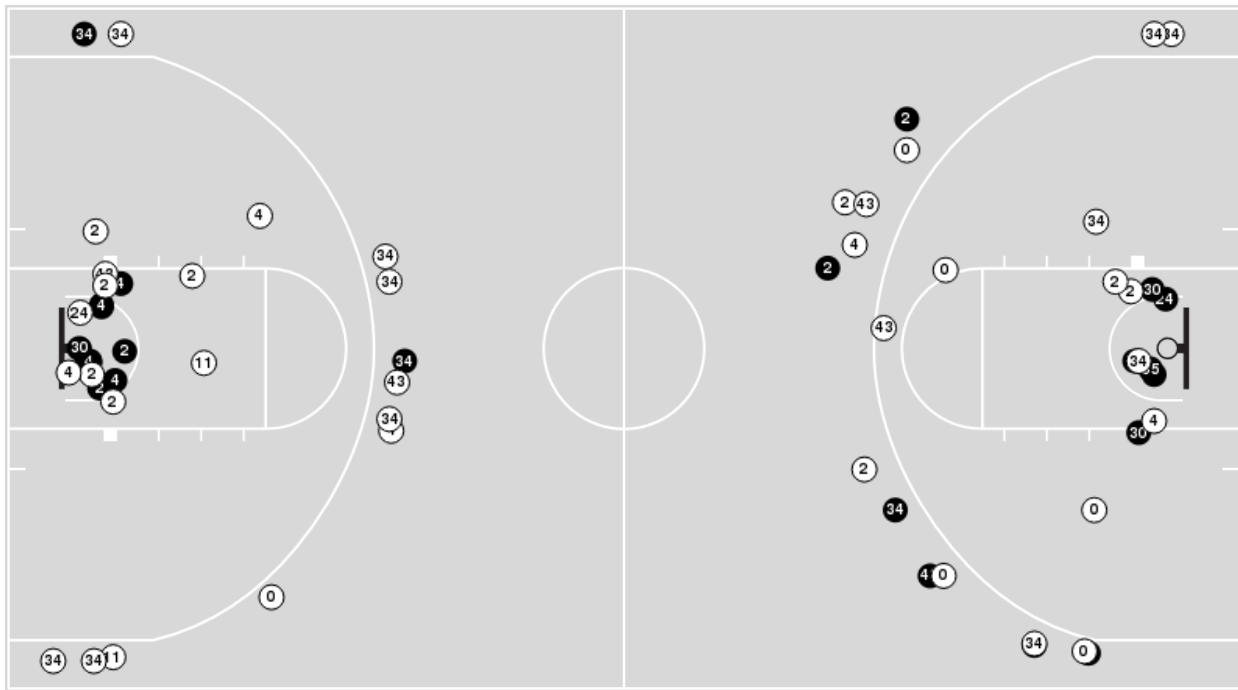

Officials: Eric Baker, Scott Klomfas, Leah Lanie

Players => 0, 2, 4, 11, 13, 15, 20, 21, 22, 24, 30, 34, 43, 55 FG Types=>All Results=>All

Arkansas

All Field Goals