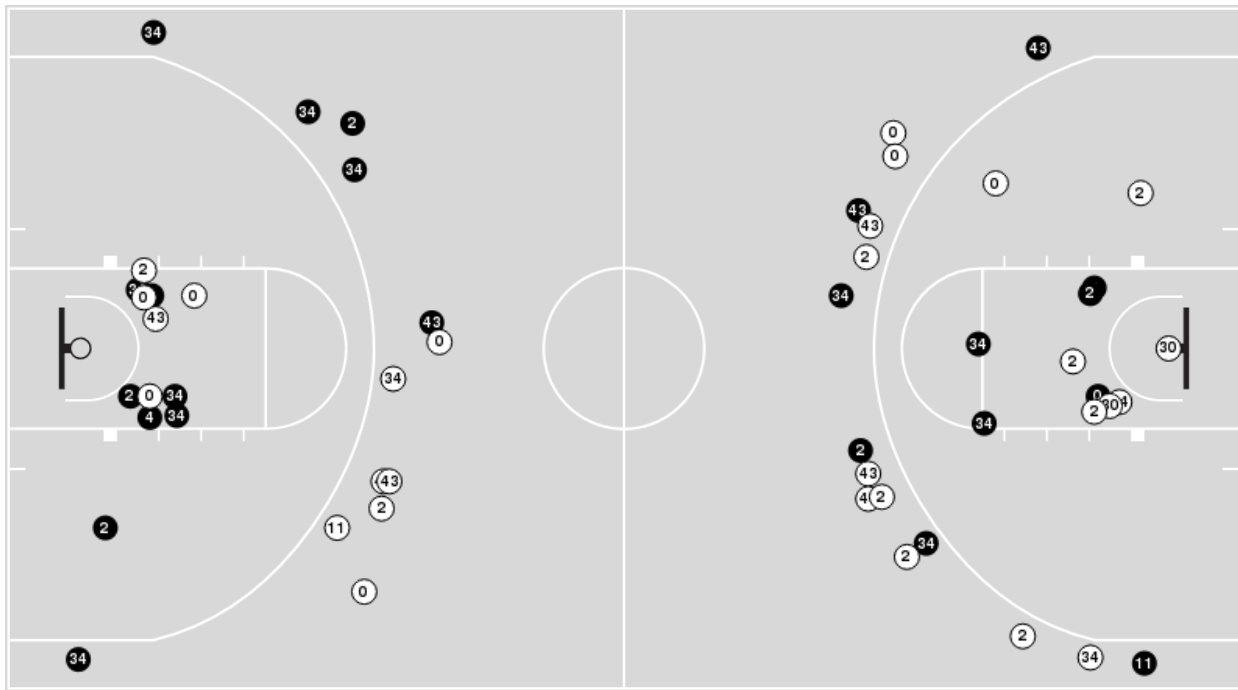

Missouri at Arkansas

03/02/23 Bon Secours Wellness Arena, Greenville
2022-23 Women's Basketball

Officials: Gina Cross, Michael McConnell, Felicia Grinter

Players => 0, 2, 4, 11, 13, 15, 20, 21, 22, 24, 30, 34, 43, 55FG Types=>AllResults=>All

Arkansas

All Field Goals