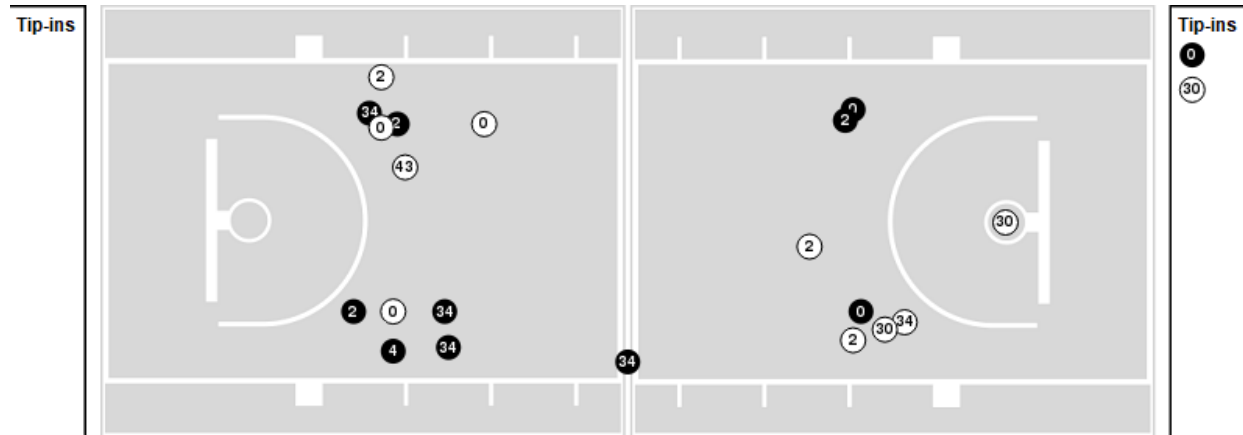

Blow Up Chart

● Made ○ Missed N - Player Number

Arkansas	M/A	%
Field Goals	25/54	46
2 Points	13/25	52
3 Points	12/29	41
Free Throws	23/27	85

Arkansas	M/A	%
Points in the Paint	22 (11 / 21)	52
Fast Break Points	9 (5/5)	100
Second Chance Points	10 (5/8)	62
Effective FG%	57