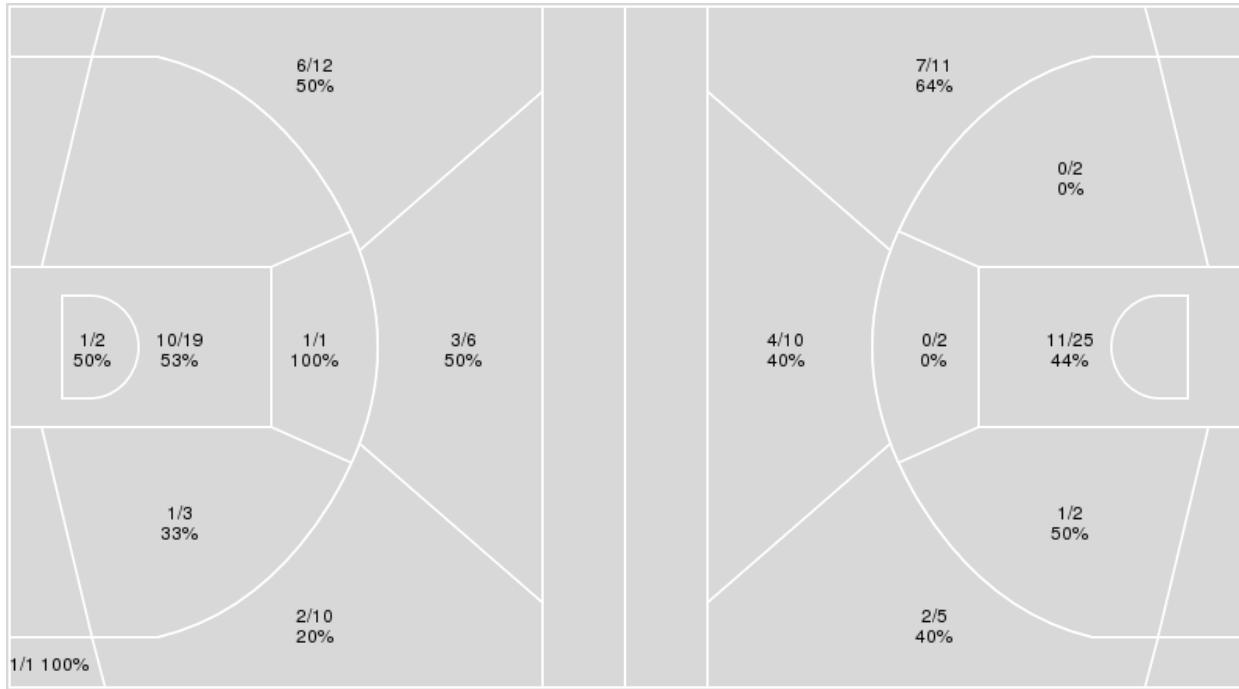

Missouri at Arkansas

03/02/23 Bon Secours Wellness Arena, Greenville
2022-23 Women's Basketball

Officials: Gina Cross, Michael McConnell, Felicia Grinter

{ Players => 0, 2, 4, 11, 13, 15, 20, 21, 22, 24, 30, 34, 43, 55; } FG
Types => All; Results => All;

{ Players => 1, 2, 4, 10, 13, 20, 21, 24, 32, 34, 40, 43; } FG Types =>
All; Results => All;

Arkansas

Missouri

Arkansas	M/A	%
Field Goals	25/54	46
2 Points	13/25	52
3 Points	12/29	41
Free Throws	23/27	85

Missouri	M/A	%
Field Goals	25/57	44
2 Points	12/31	39
3 Points	13/26	50
Free Throws	11/12	92