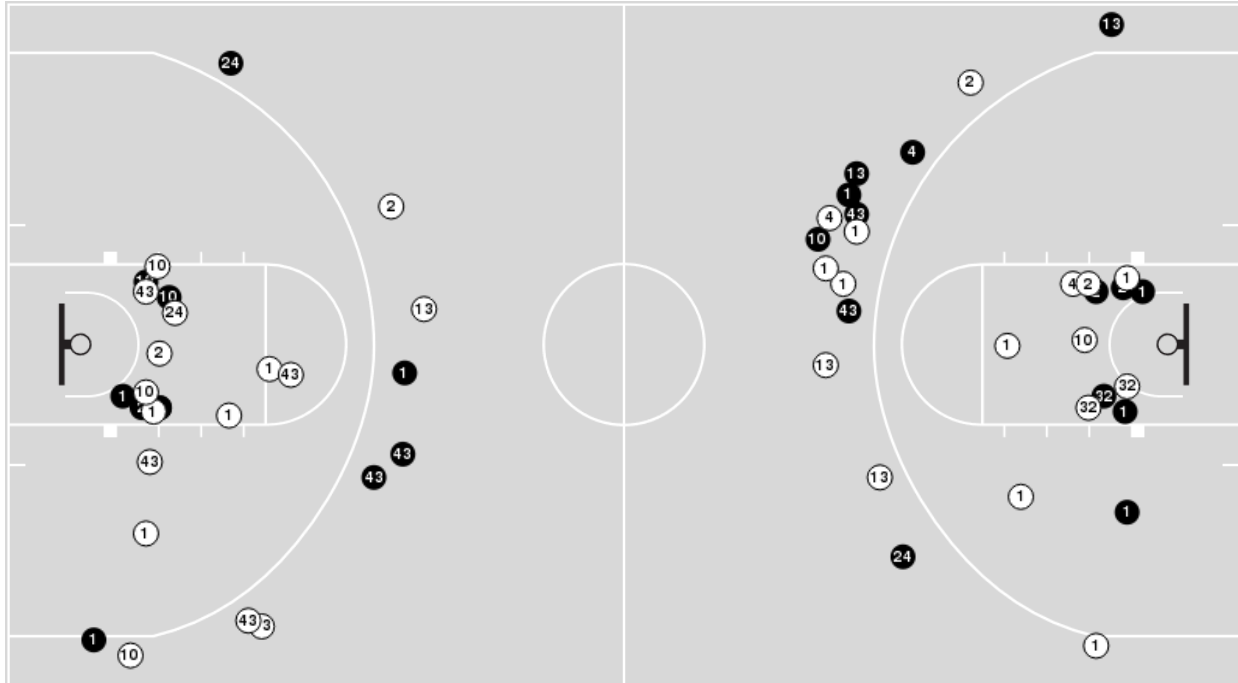

Missouri at Arkansas

03/02/23 Bon Secours Wellness Arena, Greenville
2022-23 Women's Basketball

Officials: Gina Cross, Michael McConnell, Felicia Grinter

Players => 1, 2, 4, 10, 13, 20, 21, 24, 32, 34, 40, 43 FG Types=>All Results=>All

Missouri

All Field Goals