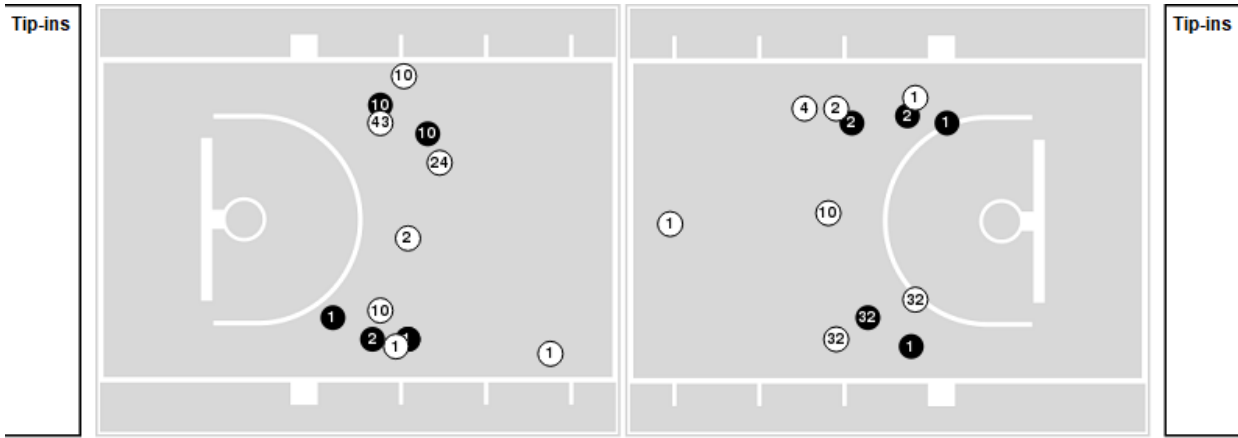

Blow Up Chart

● Made ○ Missed N - Player Number

Missouri	M/A	%
Field Goals	25/57	44
2 Points	12/31	39
3 Points	13/26	50
Free Throws	11/12	92

Missouri	M/A	%
Points in the Paint	22 (11 / 25)	44
Fast Break Points	2 (1/1)	100
Second Chance Points	6 (2/5)	40
Effective FG%	55