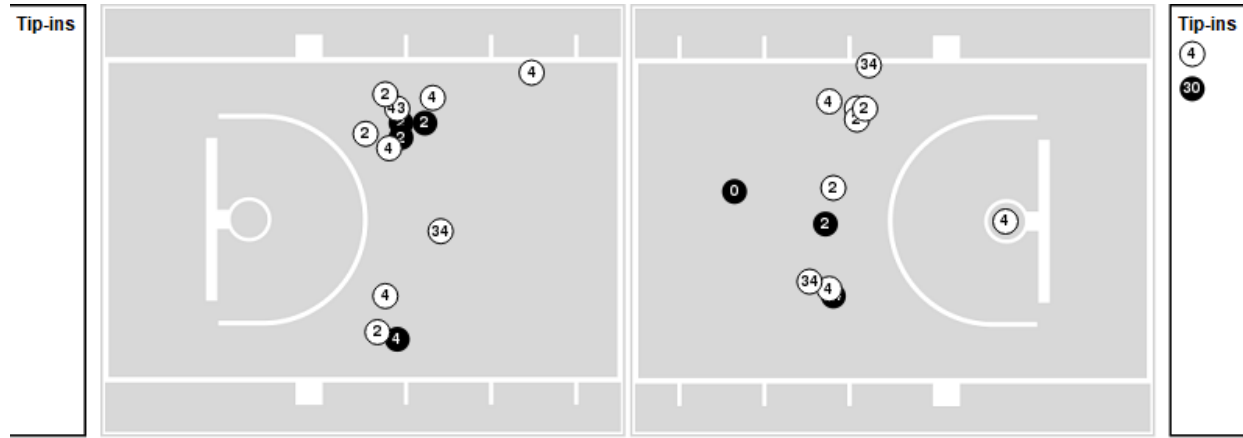

Blow Up Chart

● Made ○ Missed N - Player Number

Arkansas	M/A	%
Field Goals	22/67	33
2 Points	12/33	36
3 Points	10/34	29
Free Throws	12/14	86

Arkansas	M/A	%
Points in the Paint	18 (9 / 26)	35
Fast Break Points	2 (1/1)	100
Second Chance Points	12 (7/10)	70
Effective FG%	40