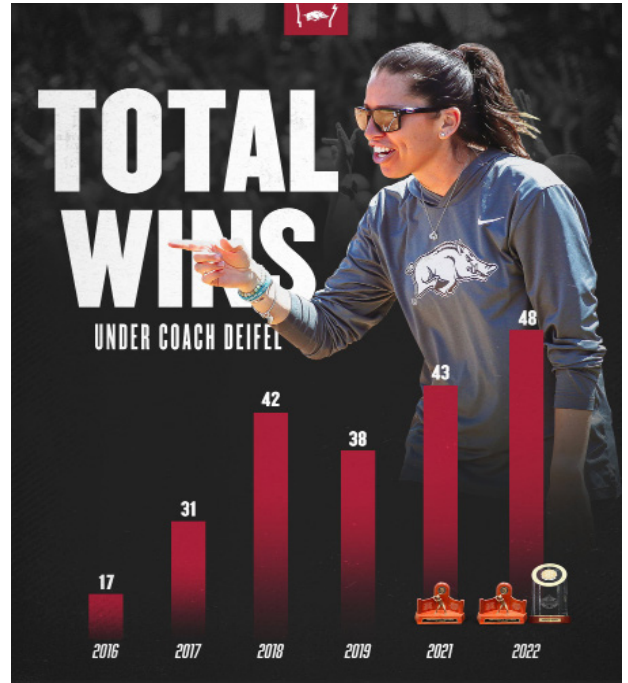

An All-American Duo

Arkansas is one of three DI softball programs to return multiple 2022 NFCA All-Americans. Hannah Gammill was named an NFCA First Team All-American and Chenise Delce was tabbed a Second Team All-American after sensational 2022 campaigns.

Homegrown Hogs

Arkansas' 2023 roster features seven Arkansans - the most of any state. Madi Conklin (Ft. Smith), Hannah Gammill (Beebe), Kaitlyn Howard (East End), Cally Kildow (Gravette), Chelsi Possage (Greenwood), Tymber Riley (Bentonville) and Ally Sockey (Greenwood) all hail from the Natural State.

Deifel Era Continues

Following a pair of historic seasons, including back-to-back Southeastern Conference (SEC) regular season championships and a 2022 SEC Softball Tournament title, Coach Courtney Deifel signed a new employment agreement in August that could keep her in the third base coaching box at Bogle Park through 2030.

Field of the Year

Bogle Park, home of the Arkansas Razorback softball team, was recognized by the National Fastpitch Coaches Association (NFCA) as the 2022 Netting Professionals/NFCA DI Field of the Year in October. The playing surface is tended by a crew led by Austin Freeman.

Back-to-Back Coach of the Year

Back-to-back SEC Coach of the Year Courtney Deifel returns for her eighth season at the helm. In seven seasons in Fayetteville, Deifel has orchestrated the Razorbacks' return to postseason play and guided the program to two SEC regular season championships, one SEC Tournament MVP and five NCAA Tournament appearances, which includes five consecutive berths from 2017-22. The Hogs have qualified for the national tournament every year it has been held since 2017. Deifel led the program to its first NCAA Tournament Super Regional appearances in 2018, 2021 and 2022. Since her first season in 2016, the Razorbacks have been ranked 71 times in the NFCA Coaches' Poll after being previously ranked only once in program history. Nine of the program's 10 NFCA All-American nods and 78 Easton/NFCA All-America Scholar-Athlete awards have been accumulated under Deifel.

Just a Kid from Beebe

Hailing from Beebe, Ark., First Team All-American Hannah Gammill returns to Razorback lineup for her junior season in 2023. Gammill became the Young Hog in program history to garner NFCA First Team All-American honors after doing so in 2022. Gammill started all 59 games at third and slashed .374/.781/.513 with 18 homers, 58 hits, 51 RBIs and 50 runs, which also earned her spots on the All-SEC First Team and All-SEC Defensive Team. Gammill ranked seventh in the SEC and third on the team in home runs with 18, which ties for fourth-most in single-season program history. A rock at the hot corner, Gammill compiled a .964 fielding percentage on 140 total chances and committed just one error during SEC play. Gammill's .781 slugging percentage ranks fourth in Arkansas' single-season history while her .513 on-base percentage ranks fifth in single-season program history. Her 51 RBIs tied for sixth-most in single-season program history while her 121 total bases ranked seventh in single-season program history. The slugger posted 15 multi-hit games, including four games with three hits, and registered 16 games with multiple RBIs. In addition, Gammill was hit by pitches a program-record 20 times last season.

Razor-Back-to-Back