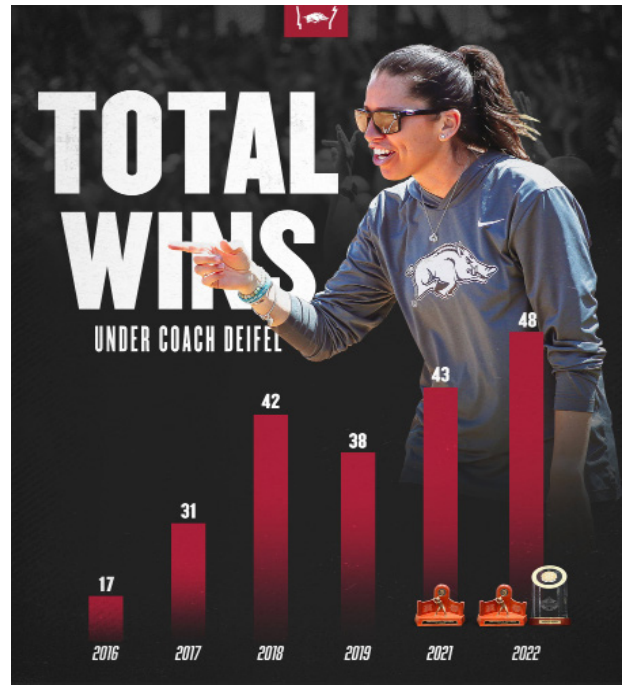

An All-American Duo

Arkansas is one of three DI softball programs to return multiple 2022 NFCA All-Americans. Hannah Gammill was named an NFCA First Team All-American and Chenise Delce was tabbed a Second Team All-American after sensational 2022 campaigns.

Homegrown Hogs

Arkansas' 2023 roster features seven Arkansans - the most of any state. Madi Conklin (Ft. Smith), Hannah Gammill (Beebe), Kaitlyn Howard (East End), Cally Kildow (Gravette), Chelsi Passage (Greenwood), Tymber Riley (Bentonville) and Ally Sockey (Greenwood) all hail from the Natural State.

Deifel Era Continues

Following a pair of historic seasons, including back-to-back Southeastern Conference (SEC) regular season championships and a 2022 SEC Softball Tournament title, Coach Courtney Deifel signed a new employment agreement in August that could keep her in the third base coaching box at Bogle Park through 2030.

Field of the Year

Bogle Park, home of the Arkansas Razorback softball team, was recognized by the National Fastpitch Coaches Association (NFCA) as the 2022 Netting Professionals/NFCA DI Field of the Year in October. The playing surface is tended by a crew led by Austin Freeman.

Back-to-Back Coach of the Year

Back-to-back SEC Coach of the Year Courtney Deifel returns for her eighth season at the helm. In seven seasons in Fayetteville, Deifel has orchestrated the Razorbacks' return to postseason play and guided the program to two SEC regular season championships, one SEC Tournament MVP and five NCAA Tournament appearances, which includes five consecutive berths from 2017-22. The Hogs have qualified for the national tournament every year it has been held since 2017. Deifel led the program to its first NCAA Tournament Super Regional appearances in 2018, 2021 and 2022. Since her first season in 2016, the Razorbacks have been ranked 71 times in the NFCA Coaches' Poll after being previously ranked only once in program history. Nine of the program's 10 NFCA All-American nods and 78 Easton/NFCA All-America Scholar-Athlete awards have been accumulated under Deifel.

Just a Kid from Beebe

Hailing from Beebe, Ark., First Team All-American Hannah Gammill returns to Razorback lineup for her junior season in 2023. Gammill became the Young Hog in program history to garner NFCA First Team All-American honors after doing so in 2022. Gammill started all 59 games at third and slashed .374/.781/.513 with 18 homers, 58 hits, 51 RBIs and 50 runs, which also earned her spots on the All-SEC First Team and All-SEC Defensive Team. Gammill ranked seventh in the SEC and third on the team in home runs with 18, which ties for fourth-most in single-season program history. A rock at the hot corner, Gammill compiled a .964 fielding percentage on 140 total chances and committed just one error during SEC play. Gammill's .781 slugging percentage ranks fourth in Arkansas' single-season history while her .513 on-base percentage ranks fifth in single-season program history. Her 51 RBIs tied for sixth-most in single-season program history while her 121 total bases ranked seventh in single-season program history. The slugger posted 15 multi-hit games, including four games with three hits, and registered 16 games with multiple RBIs. In addition, Gammill was hit by pitches a program-record 20 times last season.

Razor-Back-to-Back