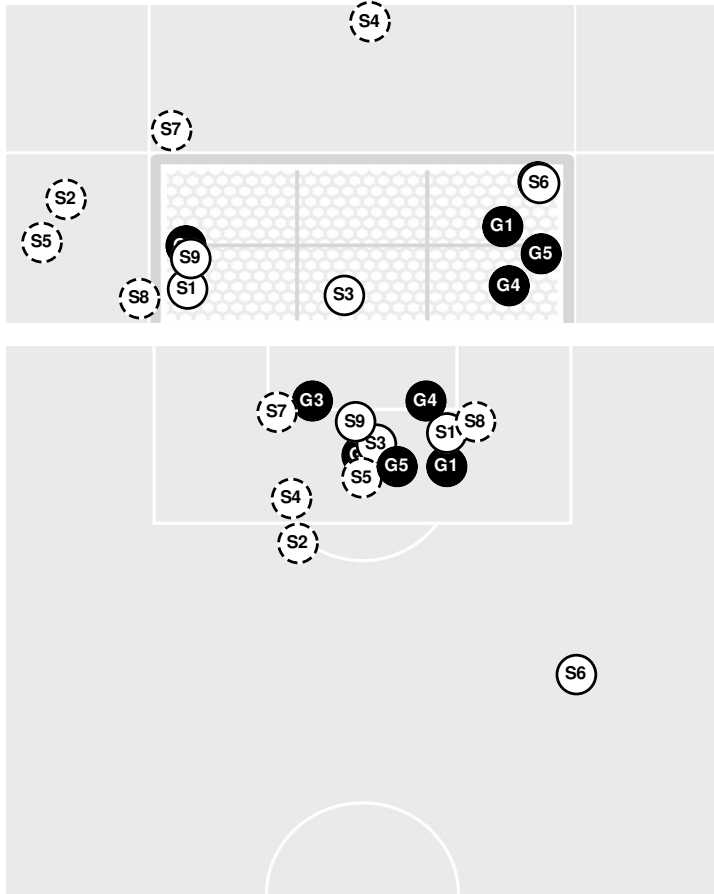

MILWAUKEE 1, ARKANSAS 2

- 85:06 Corner kick by Razorbacks [85:06].
- 88:04 Foul on Arkansas.
- 89:22 Shot by Panthers Recinos, Stephanie, SAVE Cota-Yarde, Sierra.
- 90:00 End of period [90:00].

MILWAUKEE 1, ARKANSAS 2

Officials: Richonne Clark, Shane Cowger, Daniel Ortega, Jose Lara

Shots by Half Intervals		1st Half	2nd Half
Razorbacks		9	5
Panthers		2	4

Shot Chart

RAZORBACKS

PANTHERS

S Shot Off Target
 S Shot On Target
 S Blocked
 G Goal / Own Goal