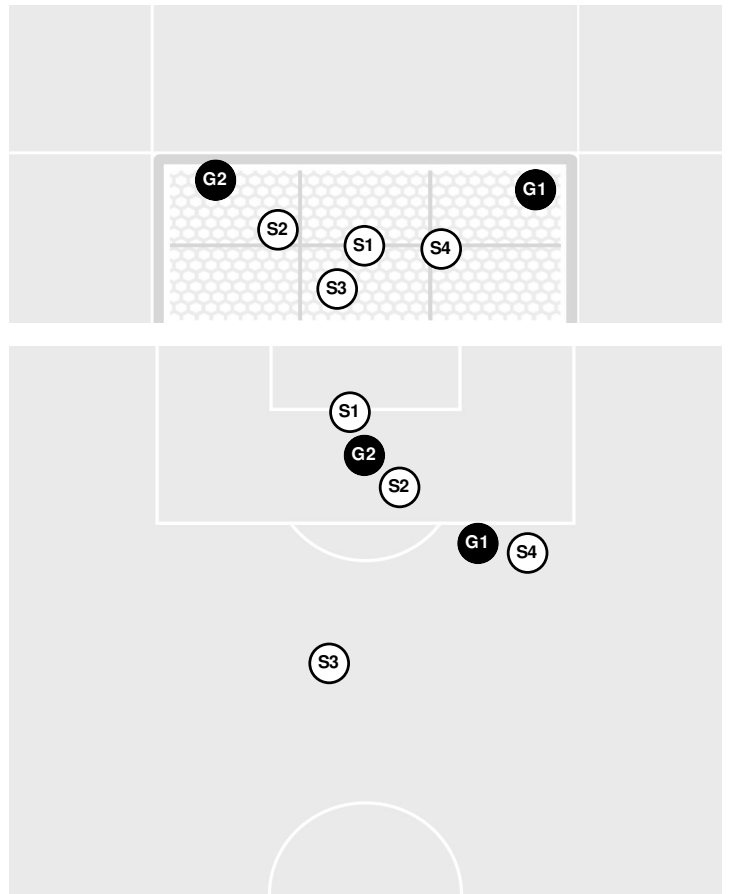

Officials: Richonne Clark, Shane Cowger, Daniel Ortega, Jose Lara

Shots by Half Intervals		1st Half	2nd Half
Razorbacks		9	5
Panthers		2	4

Shot Chart

RAZORBACKS

PANTHERS

S Shot Off Target
 S Shot On Target
 S Blocked
 G Goal / Own Goal

Shot Summary

Officials: Richonne Clark, Shane Cowger, Daniel Ortega, Jose Lara

RAZORBACKS

No	Time	Player	Description
G1	4'	21 , Ava Tankersley	
S1	16'	16 , Anna Podojil	Saved
S2	17'	34 , Morgan White	
G2	20'	1 , Sierra Cota-Yarde	
S3	26'	5 , Bella Field	Saved
S4	31'	36 , Taylor Berman	
S5	33'	8 , Bea Franklin	
S6	38'	5 , Bella Field	Saved
G3	43'	8 , Bea Franklin	
G4	53'	34 , Morgan White	
S7	62'	77 , Patricia Tsokos	
S8	67'	77 , Patricia Tsokos	
S9	80'	5 , Bella Field	Saved
G5	84'	27 , Kacie Laurie	