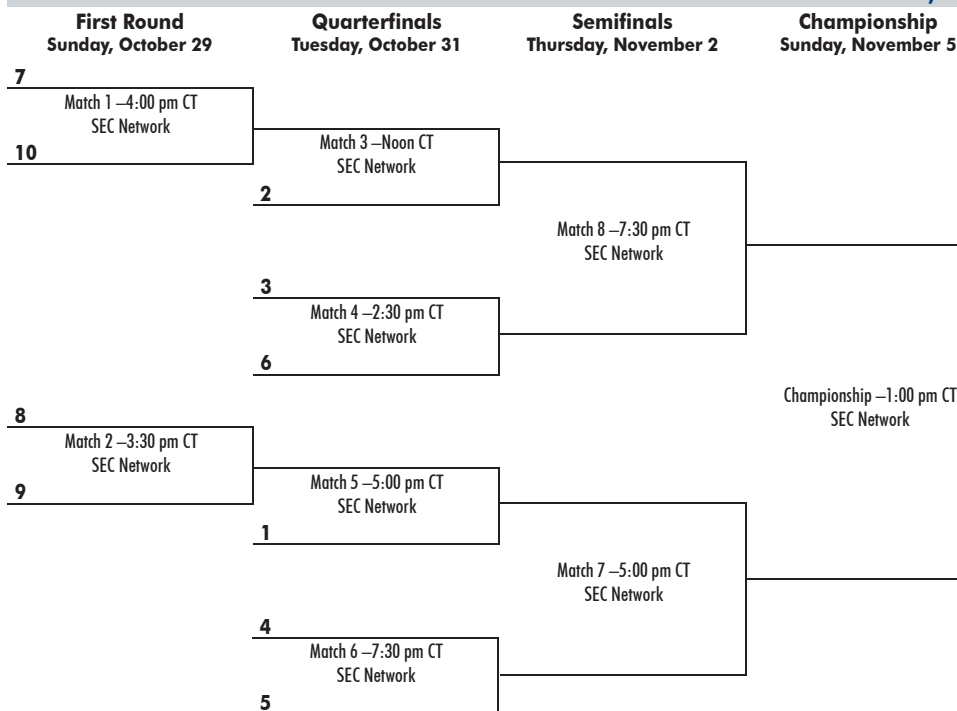

2023 SEC SOCCER TOURNAMENT – PENSACOLA, FLORIDA

There shall be a single-elimination tournament of the top ten teams played at the conclusion of the regular season schedule. The tournament champion shall be the Conference representative to the NCAA championship.

The top ten teams with the highest point total, regardless of divisions, will participate in the tournament, with the two division champions serving as the top two seeds. The following point system is utilized to determine regular season standings and seeding for the tournament: a win counts as three points, a tie as one, and a loss as zero points. If a game(s) is cancelled, neither team will receive a point and the standings will be determined by average points per game.

Tie-Breaker Procedures

The tournament will be seeded 1-14 based on the point system implemented to determine regular season standings. The two division champions shall be the top two seeds. If teams are tied, the following procedures, in order as follows, will be used to break the tie:

1. **Two-Team Tie:** The following procedure will be used in the following order until the tie is broken:

- A. Head-to-head competition between the tied teams.
- B. Points earned versus common opponents.
- C. Goal differential versus common opponents.
- D. Goals scored versus common opponents.
- E. Won-Lost record of the two teams versus highest seeded common opponent and proceeding through the No. 14 seed, if necessary.
- F. Goal differential versus highest seeded common opponent and proceeding through the No. 14 seed, if necessary.
- G. Goals scored versus highest seeded common opponent and proceeding through the No. 14 seed, if necessary.
- H. Coin flip by the Commissioner.

2. **Three-Team Tie (or more):** The following procedure will be used until the tie is broken. If at any time this tie breaker results in only two remaining tied teams, then the two-team tiebreaker will be used beginning with Subsection A in that procedure and continuing from that point:

A. If all teams have played one another, then most points earned in those matches only.

B. If all teams have not played, but one team has defeated all teams in the tie break, then that team breaks the tie and shall be placed highest. Remaining teams will continue with the tie break procedure.

C. If all teams have not played one another and a team does not have all wins over the tied teams, then use Subsection B in the two-team tie break procedures and continue through the two team tie-break procedures until ties between all teams are broken (except Subsection H will read “if three or more teams are still tied, the Commissioner will conduct a draw”).

All-Time SEC Tournament Champions