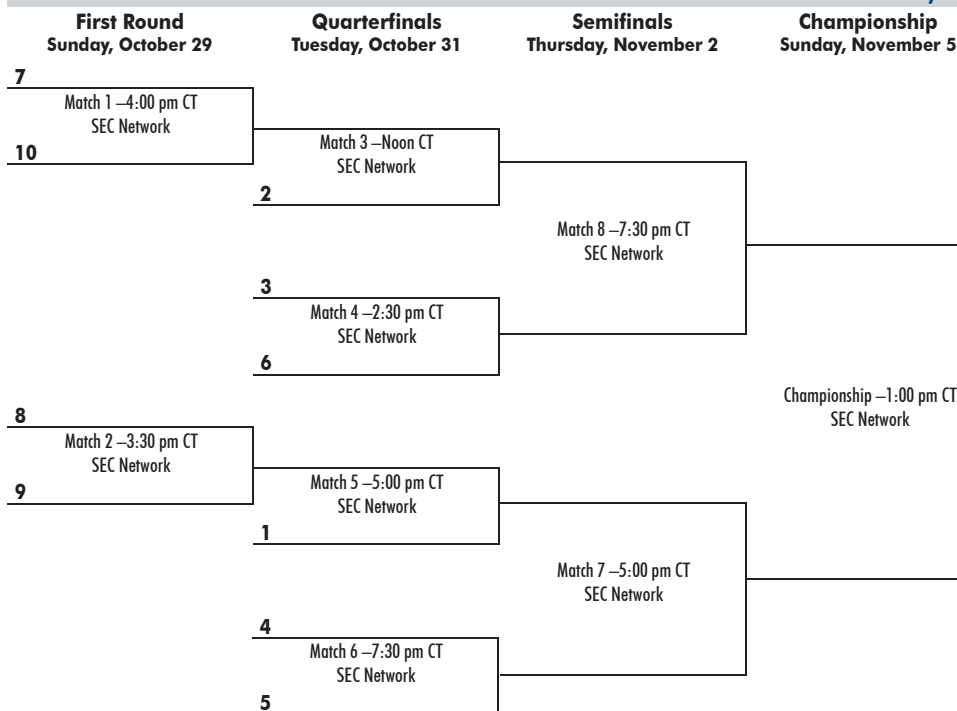

## 2023 SEC SOCCER TOURNAMENT – PENSACOLA, FLORIDA

There shall be a single-elimination tournament of the top ten teams played at the conclusion of the regular season schedule. The tournament champion shall be the Conference representative to the NCAA championship.