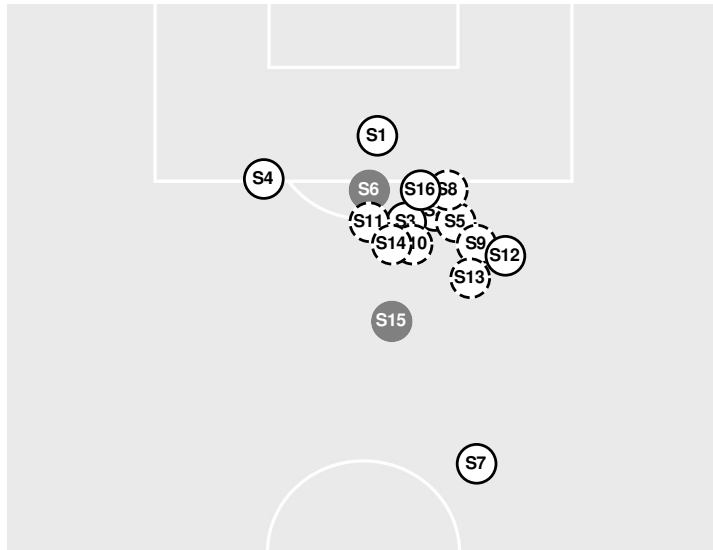

ARKANSAS 1, TEXAS A&M 0

- 75:07 Shot by Aggies Pounds, Taylor BLOCKED.
- 76:05 Shot by Razorbacks Wren, Avery BLOCKED.
- 76:09 Corner kick by Razorbacks [76:09].
- 76:41 Shot by Razorbacks Hauser, Emilee WIDE LEFT.
- 77:29 Corner kick by Razorbacks [77:29].
- 78:15 Corner kick by Razorbacks [78:15].
- 79:52 Aggies substitution: Pante, Mia for Becerra, Sydney.
- 79:52 Aggies substitution: Wilkinson, Jazmine for Williams, Andersen.
- 81:19 Foul on Arkansas.
- 81:41 Shot by Razorbacks Tankersley, Ava, SAVE McClellan, Grace.
- 82:51 Razorbacks substitution: Lien, Merrin for Ball, Kennedy.
- 82:51 Razorbacks substitution: Field, Bella for Erzen, Ainsley.
- 83:42 Corner kick by Razorbacks [83:42].
- 84:14 Foul on Arkansas.
- 86:33 Shot by Aggies Leb, Georgia, SAVE Carver, Phoebe.
- 87:09 Foul on Texas A&M.
- 88:25 Foul on Texas A&M.
- 90:00 End of period [90:00].

ARKANSAS 1, TEXAS A&M 0

Officials: Lorenzo Hernandez, Kristin Patterson, Chris Gordon, Kyle Phillips

Shots by Half Intervals	Aggies	1st Half	2nd Half
		Razorbacks	8
		1	8

Shot Chart

AGGIES

RAZORBACKS

S Shot Off Target
 S Shot On Target
 S Blocked
 G Goal / Own Goal

Shot Summary

Official Soccer Shot Chart - Final
Arkansas vs Texas A&M
9/24/2023 Ellis Field, Bryan-College Station, Texas
2023-24 Women's Soccer

Match Time: 2:00 PM
Match Duration: 02:00
Attendance: 2305