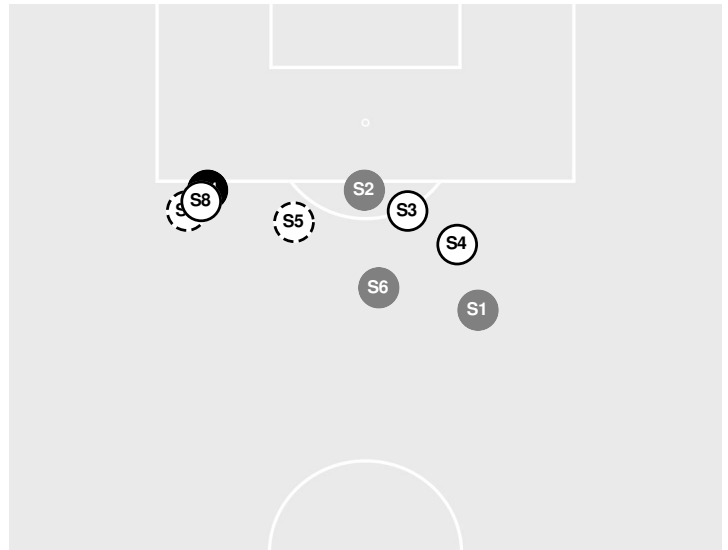

ARKANSAS 1, TEXAS A&M 0

- 75:07 Shot by Aggies Pounds, Taylor BLOCKED.
- 76:05 Shot by Razorbacks Wren, Avery BLOCKED.
- 76:09 Corner kick by Razorbacks [76:09].
- 76:41 Shot by Razorbacks Hauser, Emilee WIDE LEFT.
- 77:29 Corner kick by Razorbacks [77:29].
- 78:15 Corner kick by Razorbacks [78:15].
- 79:52 Aggies substitution: Pante, Mia for Becerra, Sydney.
- 79:52 Aggies substitution: Wilkinson, Jazmine for Williams, Andersen.
- 81:19 Foul on Arkansas.
- 81:41 Shot by Razorbacks Tankersley, Ava, SAVE McClellan, Grace.
- 82:51 Razorbacks substitution: Lien, Merrin for Ball, Kennedy.
- 82:51 Razorbacks substitution: Field, Bella for Erzen, Ainsley.
- 83:42 Corner kick by Razorbacks [83:42].
- 84:14 Foul on Arkansas.
- 86:33 Shot by Aggies Leb, Georgia, SAVE Carver, Phoebe.
- 87:09 Foul on Texas A&M.
- 88:25 Foul on Texas A&M.
- 90:00 End of period [90:00].

ARKANSAS 1, TEXAS A&M 0

Officials: Lorenzo Hernandez, Kristin Patterson, Chris Gordon, Kyle Phillips

Shots by Half Intervals	Aggies	1st Half	2nd Half
		Razorbacks	8
		1	8

Shot Chart

AGGIES

RAZORBACKS

S Shot Off Target
 S Shot On Target
 S Blocked
 G Goal / Own Goal

Shot Summary

Official Soccer Shot Chart - Final
Arkansas vs Texas A&M
9/24/2023 Ellis Field, Bryan-College Station, Texas
2023-24 Women's Soccer

Match Time: 2:00 PM
Match Duration: 02:00
Attendance: 2305