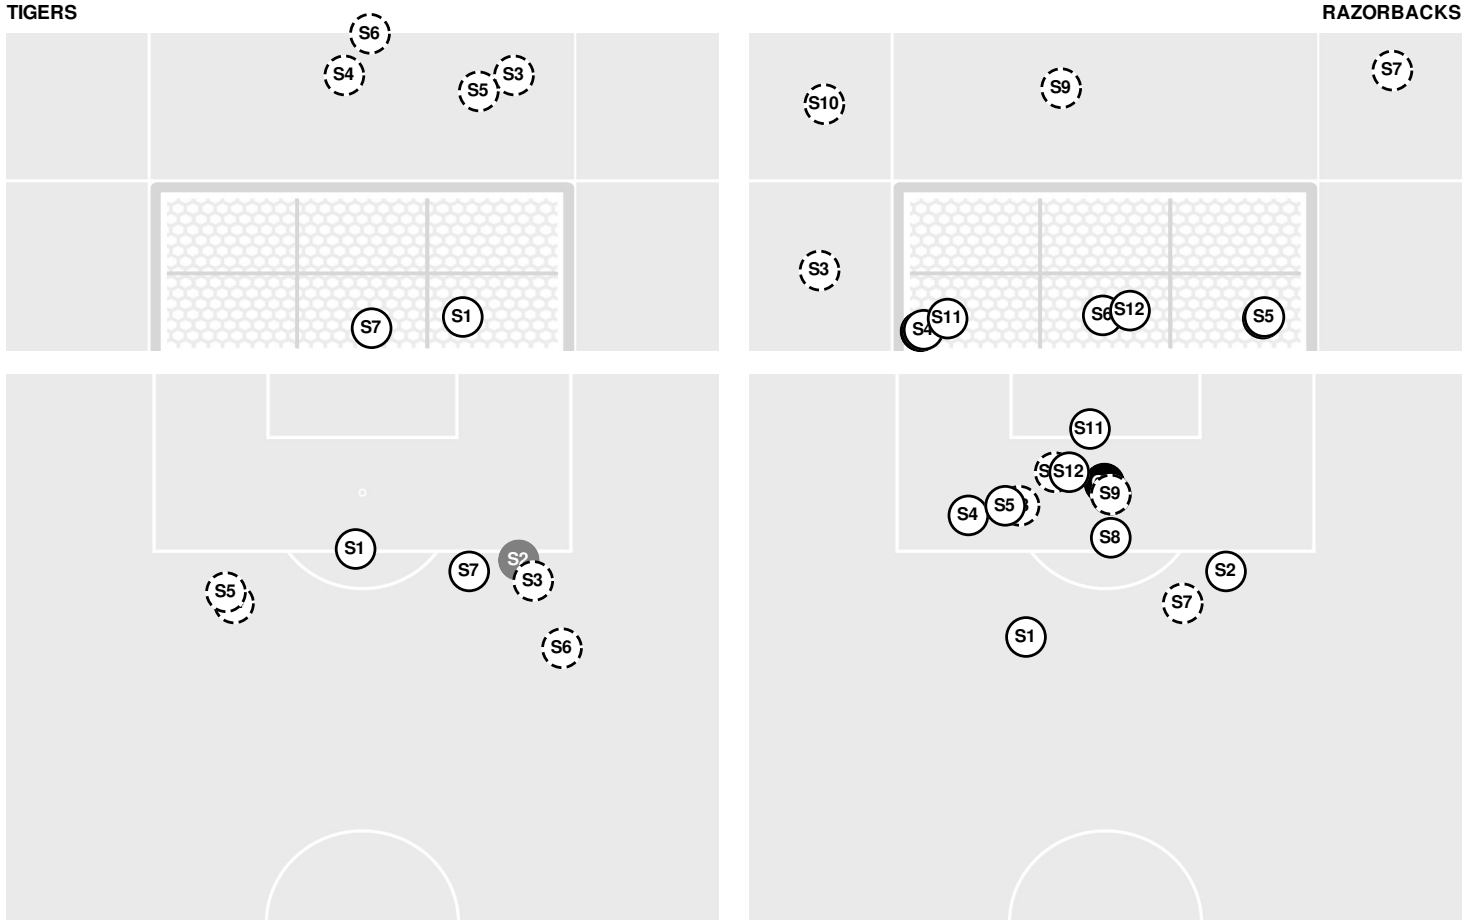

Official Soccer Shot Chart - Final

Arkansas vs Missouri

9/28/2023 Walton Stadium, Columbia
2023-24 Women's Soccer

Match Time: 6:00 PM

Match Duration: 01:55

Attendance: 715

Officials: Tim Wagner, Justin Tomicich, Michael Heath, Ben Gochnauer

Shots by Half Intervals		1st Half	2nd Half
Tigers		1	6
Razorbacks		9	4

Shot Chart

S Shot Off Target
S Shot On Target
S Blocked
G Goal / Own Goal

Shot Summary