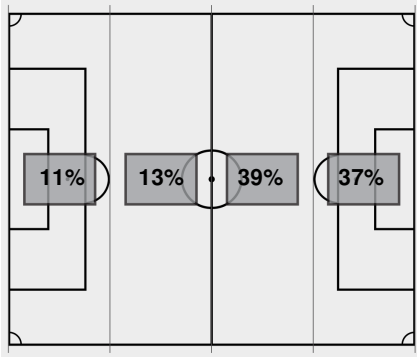

Officials: Tim Wagner, Justin Tomicich, Michael Heath, Ben Gochnauer

Attacking Direction →

13	TOTAL SHOTS	7
9	SHOTS ON TARGET	2
2	SAVES	8
8	CORNERS	4
5	OFFSIDES	0
1	YELLOW CARDS	0
0	RED CARDS	0
51%	POSSESSION TOTAL	49%