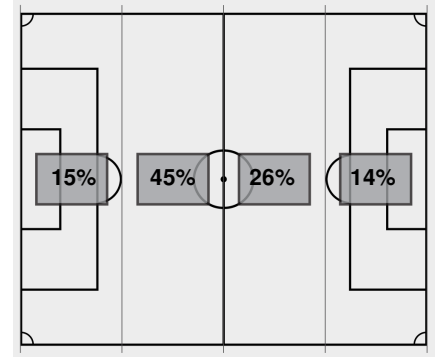

Arkansas vs Missouri

9/28/2023 Walton Stadium, Columbia
2023-24 Women's Soccer

Match Time: 6:00 PM

Match Duration: 01:55

Attendance: 715

Officials: Tim Wagner, Justin Tomicich, Michael Heath, Ben Gochnauer

Attacking Direction →

9	TOTAL SHOTS	1
7	SHOTS ON TARGET	1
1	SAVES	6
7	CORNERS	1
1	OFFSIDES	0
0	YELLOW CARDS	0
0	RED CARDS	0
55%	POSSESSION TOTAL	45%

← Attacking Direction

Official's signature

Arkansas vs Missouri