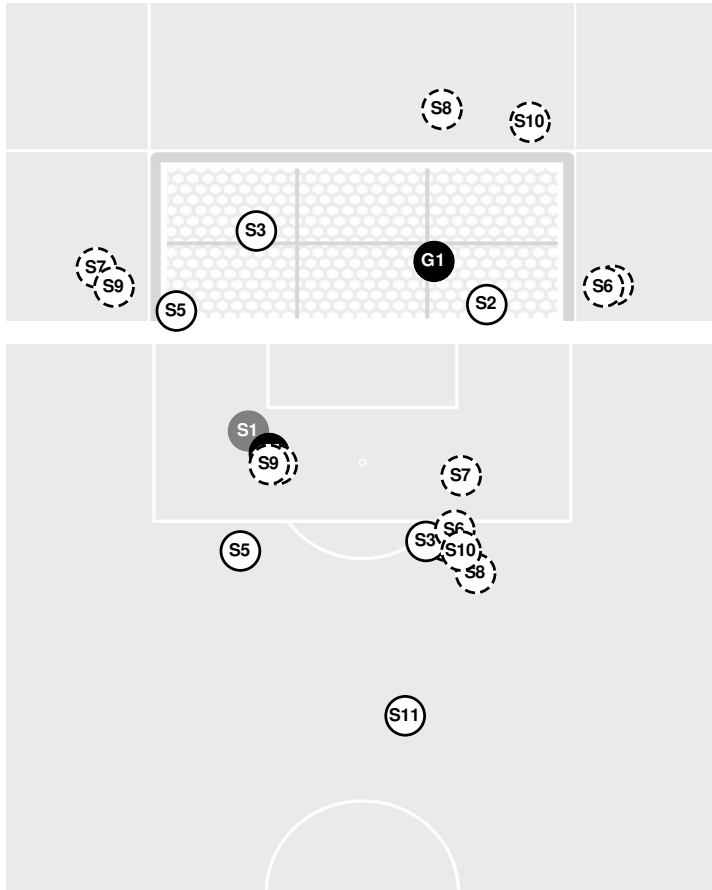

ARKANSAS 0, CLEMSON 0

Officials: Sergio Gonzalez, Rick Rogers, Wilmer Soriano, David Erbacher

Shots by Half Intervals		1st Half	2nd Half
Tigers		7	5
Razorbacks		4	10

Shot Chart

TIGERS

RAZORBACKS

S Shot Off Target
 S Shot On Target
 S Blocked
 G Goal / Own Goal

Shot Summary

Official Soccer Shot Chart - Final
Arkansas vs Clemson
9/7/2023 Historic Riggs Field, Clemson
2023-24 Women's Soccer

Match Time: 7:00 PM
Match Duration: 02:03
Attendance: 507

Officials: Sergio Gonzalez, Rick Rogers, Wilmer Soriano, David Erbacher