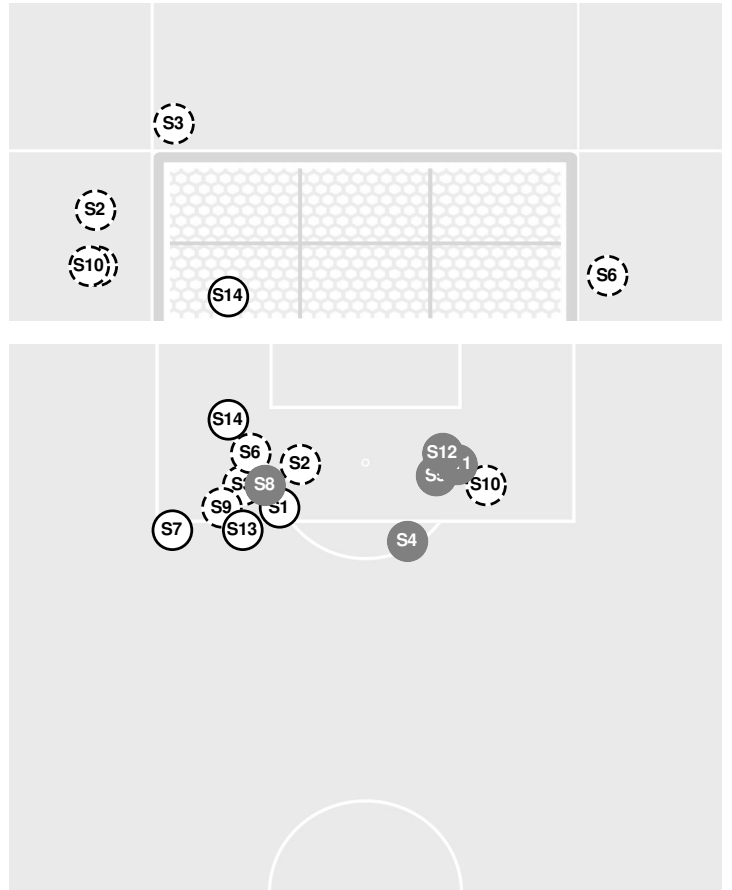

ARKANSAS 0, CLEMSON 0

Officials: Sergio Gonzalez, Rick Rogers, Wilmer Soriano, David Erbacher

Shots by Half Intervals		1st Half	2nd Half
Tigers		7	5
Razorbacks		4	10

Shot Chart

TIGERS

RAZORBACKS

S Shot Off Target
 S Shot On Target
 S Blocked
 G Goal / Own Goal

Shot Summary

Official Soccer Shot Chart - Final
Arkansas vs Clemson
9/7/2023 Historic Riggs Field, Clemson
2023-24 Women's Soccer

Match Time: 7:00 PM
Match Duration: 02:03
Attendance: 507

Officials: Sergio Gonzalez, Rick Rogers, Wilmer Soriano, David Erbacher