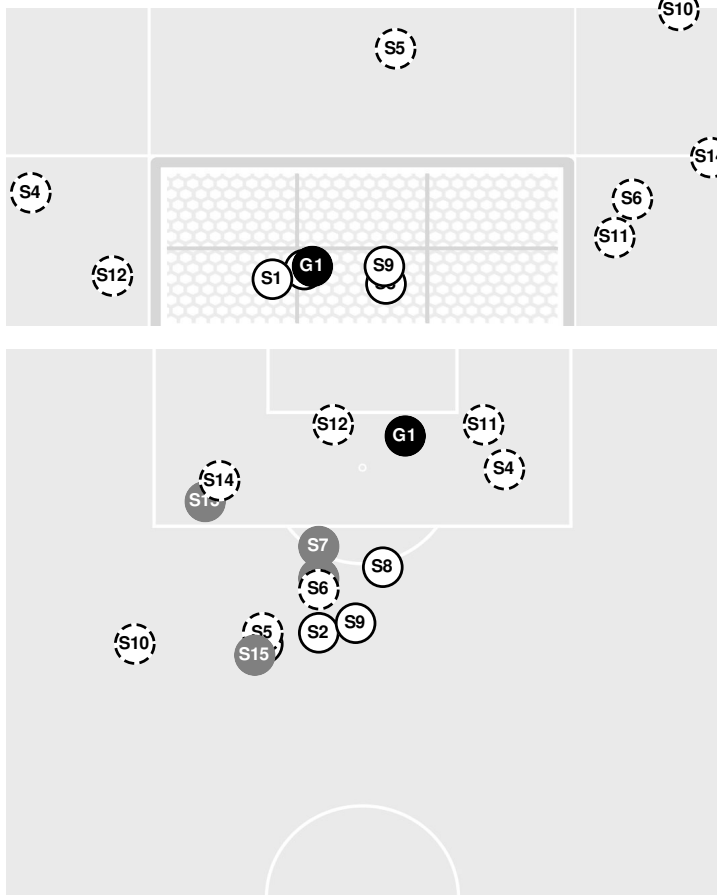

Official Soccer Shot Chart - Final
Arkansas vs Tennessee
9/15/2023 Regal Soccer Stadium, Knoxville
2023-24 Women's Soccer

Match Time: 7:00 PM
Match Duration: 01:54
Attendance: 1924

Officials: Brandon Marion, Matt Drew, Nicole Steiner, Chip Fuller

Shots by Half Intervals	Volunteers	1st Half	2nd Half
		5	11
	Razorbacks	7	3

Shot Chart

VOLUNTEERS