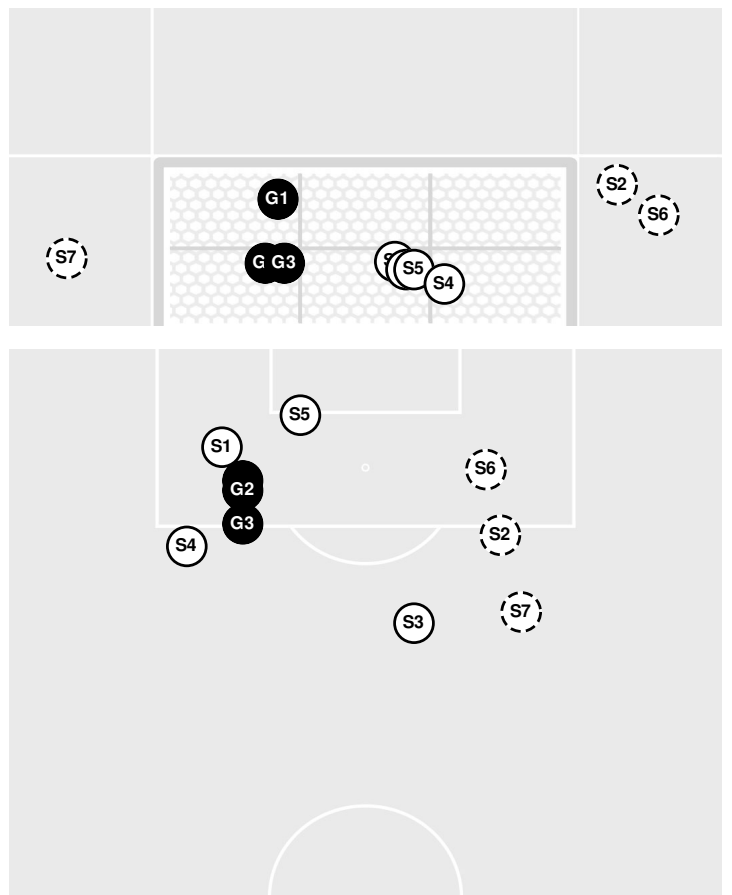

72:00 GOAL by Razorbacks Aragon, Sophia (FIRST GOAL), Assist by Hauser, Emilee, goal number 3 for season.

ARKANSAS 1, TENNESSEE 0

72:57 Razorbacks substitution: Tankersley, Ava for Podojil, Anna.
72:57 Razorbacks substitution: Ball, Kennedy for Field, Bella.
73:52 Foul on Arkansas.
74:42 Volunteers substitution: Midgley, Macaira for Stayart, Jenna.
74:42 Razorbacks substitution: Podojil, Anna for Aragon, Sophia.
75:24 Foul on Tennessee.
76:00 Foul on Arkansas.
76:38 Foul on Tennessee.
78:19 Volunteers substitution: Agresti, Samantha for Washington, Giselle.
78:19 Razorbacks substitution: Field, Bella for Ball, Kennedy.
78:19 Razorbacks substitution: Aragon, Sophia for Hauser, Emilee.
79:06 Corner kick by Razorbacks [79:06].
80:55 Corner kick by Volunteers [80:55].
81:27 Shot by Volunteers Fusco, Jordan WIDE RIGHT.
81:57 Foul on Tennessee.
83:09 Offside against Arkansas.
83:40 Volunteers substitution: Lawton, Sizzy for Hennessey, Sydney.
84:15 Shot by Volunteers Runyon, Kate WIDE LEFT.
84:44 Offside against Arkansas.
85:16 Razorbacks substitution: Hauser, Emilee for White, Morgan.
85:20 Foul on Arkansas.
85:59 Foul on Arkansas.
88:07 Shot by Volunteers Fusco, Jordan BLOCKED.
88:13 Corner kick by Volunteers [88:13].
88:39 Shot by Volunteers Agresti, Samantha WIDE RIGHT.
89:34 Shot by Volunteers Lawton, Sizzy BLOCKED.
89:40 Corner kick by Volunteers [89:40].
90:00 End of period [90:00].

Officials: Brandon Marion, Matt Drew, Nicole Steiner, Chip Fuller

| Shots by Half Intervals | Volunteers | 1st Half | 2nd Half |
|-------------------------|------------|----------|----------|
| | | 5 | 11 |
| | Razorbacks | 7 | 3 |

Shot Chart

VOLUNTEERS

RAZORBACKS

S Shot Off Target
 S Shot On Target
 S Blocked
 G Goal / Own Goal

Shot Summary

Official Soccer Shot Chart - Final
Arkansas vs Tennessee
9/15/2023 Regal Soccer Stadium, Knoxville
2023-24 Women's Soccer