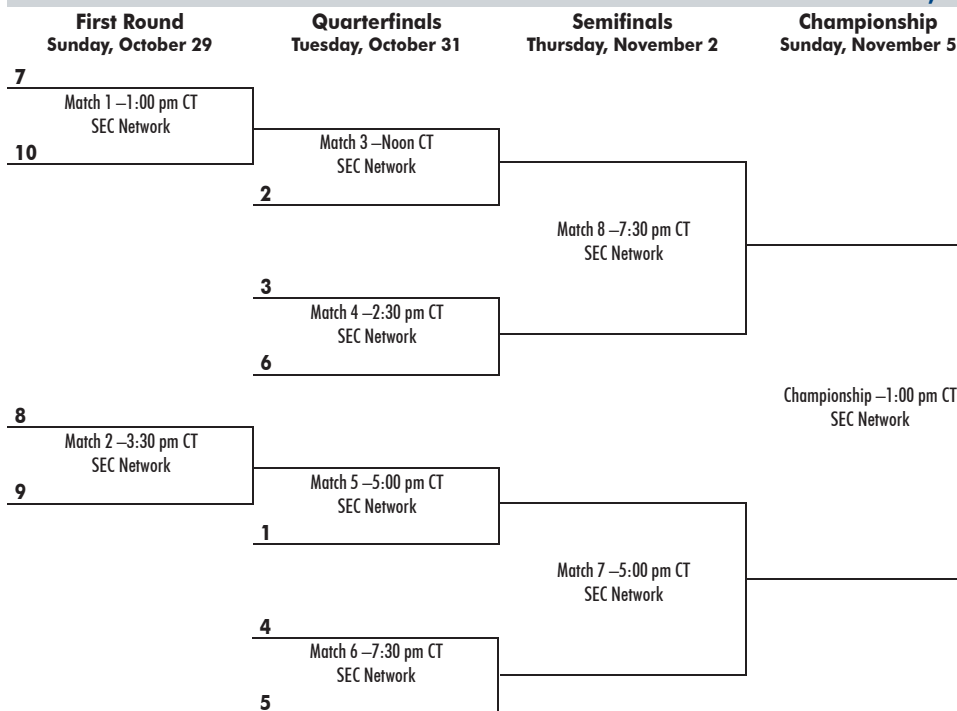

2023 SEC SOCCER TOURNAMENT – PENSACOLA, FLORIDA

There shall be a single-elimination tournament of the top ten teams played at the conclusion of the regular season schedule. The tournament champion shall be the Conference representative to the NCAA championship.

The top ten teams with the highest point total, regardless of divisions, will participate in the tournament, with the two division champions serving as the top two seeds. The following point system is utilized to determine regular season standings and seeding for the tournament: a win counts as three points, a tie as one, and a loss as zero points. If a game(s) is cancelled, neither team will receive a point and the standings will be determined by average points per game.

Tie-Breaker Procedures

The tournament will be seeded 1-14 based on the point system implemented to determine regular season standings. The two division champions shall be the top two seeds. If teams are tied, the following procedures, in order as follows, will be used to break the tie:

1. **Two-Team Tie:** The following procedure will be used in the following order until the tie is broken:

- A. Head-to-head competition between the tied teams.
- B. Points earned versus common opponents.
- C. Goal differential versus common opponents.
- D. Goals scored versus common opponents.
- E. Won-Lost record of the two teams versus highest seeded common opponent and proceeding through the No. 14 seed, if necessary.
- F. Goal differential versus highest seeded common opponent and proceeding through the No. 14 seed, if necessary.
- G. Goals scored versus highest seeded common opponent and proceeding through the No. 14 seed, if necessary.
- H. Coin flip by the Commissioner.

2. **Three-Team Tie (or more):** The following procedure will be used until the tie is broken. If at any time this tie breaker results in only two remaining tied teams, then the two-team tiebreaker will be used beginning with Subsection A in that procedure and continuing from that point:

A. If all teams have played one another, then most points earned in those matches only.

B. If all teams have not played, but one team has defeated all teams in the tie break, then that team breaks the tie and shall be placed highest. Remaining teams will continue with the tie break procedure.

C. If all teams have not played one another and a team does not have all wins over the tied teams, then use Subsection B in the two-team tie break procedures and continue through the two team tie-break procedures until ties between all teams are broken (except Subsection H will read “if three or more teams are still tied, the Commissioner will conduct a draw”).

All-Time SEC Tournament Champions