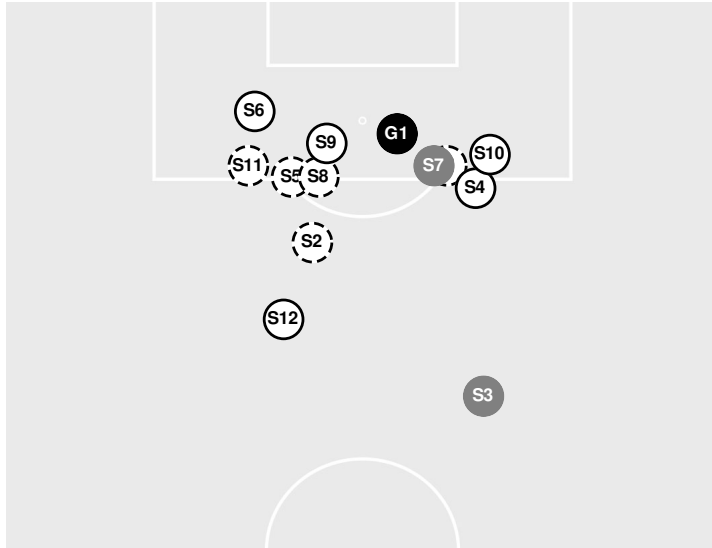

RAZORBACKS

S Shot Off Target
S Shot On Target
S Blocked
G Goal / Own Goal

Shot Summary