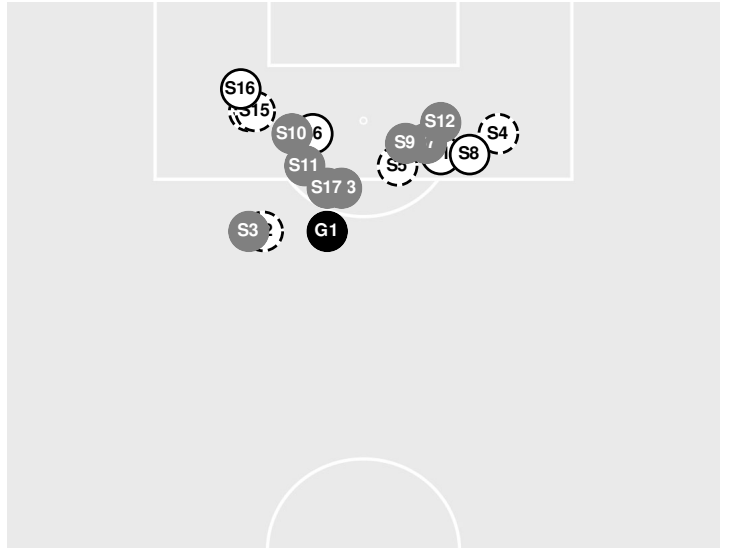

RAZORBACKS

S Shot Off Target
S Shot On Target
S Blocked
G Goal / Own Goal

Shot Summary