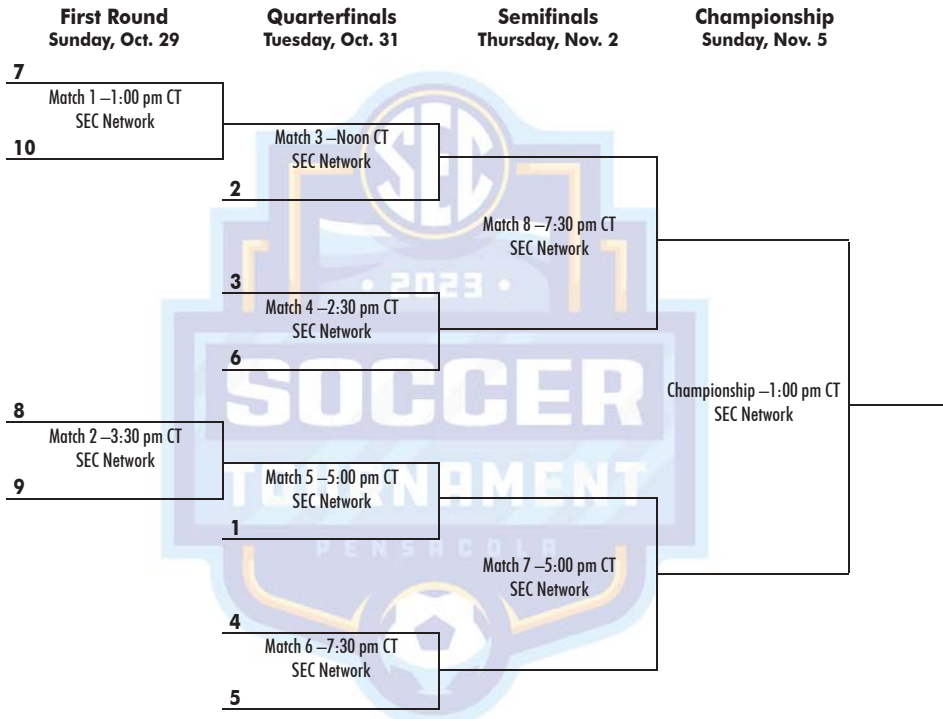

2023 SEC SOCCER TOURNAMENT – PENSACOLA, FLORIDA

There shall be a single-elimination tournament of the top ten teams played at the conclusion of the regular season schedule. The tournament champion shall be the Conference representative to the NCAA championship.

The top ten teams with the highest point total, regardless of divisions, will participate in the tournament, with the two division champions serving as the top two seeds. The following point system is utilized to determine regular season standings and seeding for the tournament: a win counts as three points, a tie as one, and a loss as zero points. If a game(s) is cancelled, neither team will receive a point and the standings will be determined by average points per game.

Tie-Breaker Procedures

The tournament will be seeded 1-14 based on the point system implemented to determine regular season standings. The two division champions shall be the top two seeds. If teams are tied, the following procedures, in order as follows, will be used to break the tie:

1. **Two-Team Tie:** The following procedure will be used in the following order until the tie is broken:
  - A. Head-to-head competition between the tied teams.
  - B. Points earned versus common opponents.
  - C. Goal differential versus common opponents.
  - D. Goals scored versus common opponents.
  - E. Won-Lost record of the two teams versus highest seeded common opponent and proceeding through the No. 14 seed, if necessary.
  - F. Goal differential versus highest seeded common opponent and proceeding through the No. 14 seed, if necessary.
  - G. Goals scored versus highest seeded common opponent and proceeding through the No. 14 seed, if necessary.
  - H. Coin flip by the Commissioner.

The Road To Pensacola (as of Oct. 16)

DIVISION CHAMPIONS

Eastern	Pts	East	Matches Remaining
1. ^ Georgia	10	3-0-1	UK, at SC
South Carolina	6	1-0-3	UG, at UF
Kentucky	6	1-0-3	at UG, MO
Tennessee	5	1-1-2	at MO, at VU

^—Georgia is currently Eastern Division Champion
x—Eliminated: UF, MO, VU

Western	Pts	West	Matches Remaining
1. *Texas A&M	10	3-1-1	at LS
Mississippi State	6	2-2-0	at UA, at AR
Arkansas	6	2-1-0	at LS, UM, MS
Alabama	6	2-2-0	at UM, MS
LSU	3	1-2-0	AR, at AU, AM

*—Texas A&M is currently Western Division Champion
x—Eliminated: AU, UM

TOURNAMENT SEEDS

Overall	Pts	SEC	Matches Remaining
1. &Georgia ^	11	3-2-2	UK, at SC, AU
2. &Texas A&M*	11	3-2-2	SC, at UT, at LS
3. Arkansas	18	6-1-0	at LS, UM, MS
4. $Mississippi State	13	4-2-1	VU, at UA, at AR
5. $South Carolina	13	3-0-4	at AM, UG, at UF
6. %Kentucky	10	2-1-4	at UG, MO, at UM
7. %Alabama	10	3-3-1	at UM, MS, at MO
8. !Vanderbilt	9	3-4-0	at MS, UF, UT
9. !LSU	9	3-4-0	AR, at AU, AM
10. #Auburn	8	2-3-2	at UF, LS, at UG
11. #Ole Miss	8	2-3-2	UA, at AR, UK
12. Tennessee	6	1-3-3	at MO, AM, at VU
13. Florida	5	1-4-2	AU, at VU, SC
14. Missouri	4	1-5-1	UT, at UK, UA

*—Current Western Division Champion

^—Current Eastern Division Champion

&—Georgia is 1st, Texas A&M is 2nd

Georgia and Texas A&M have the same number of total points in overall conference competition