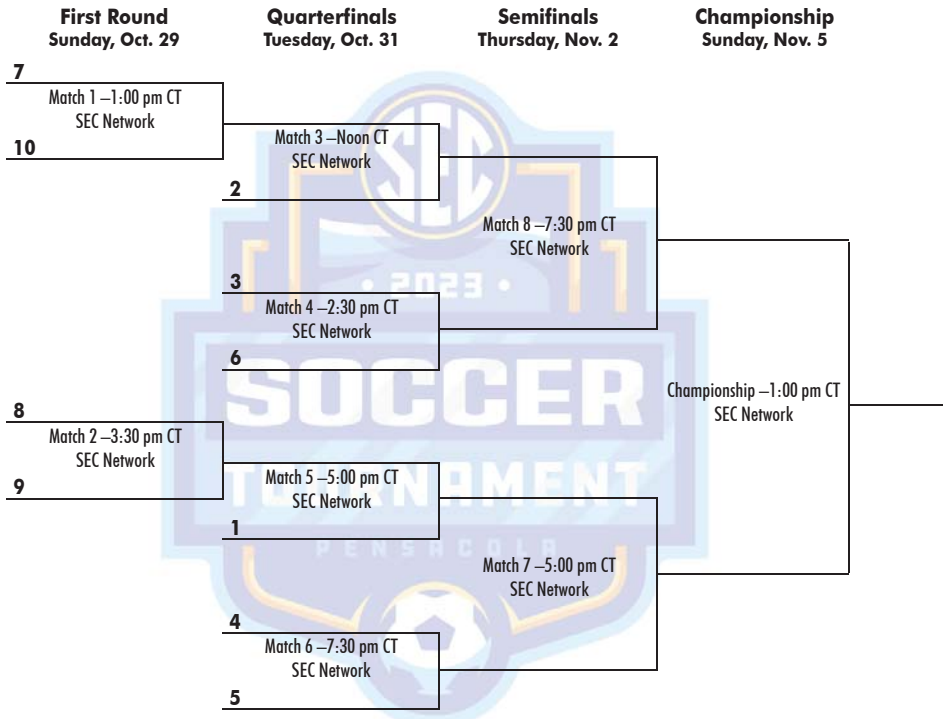

2023 SEC SOCCER TOURNAMENT – PENSACOLA, FLORIDA

The Road To Pensacola (as of Oct. 23)

DIVISION CHAMPIONS

Eastern Pts East Matches Remaining

1. ^ Georgia 13 4-1-1 at SC
2. ^—Georgia is Eastern Division Champion
   x—Eliminated: UF, UK, MO, SC, UT, VU

Western Pts West Matches Remaining

1. *Arkansas 10 3-1-1 MS
2. .. Texas A&M 10 3-1-1 at LS
3. Mississippi State 9 3-2-0 at AR

*—Arkansas is currently Western Division Champion
2A. AR won the regular season meeting with AM (1-0)
x—Eliminated: UA, AU, , LS, UM

TOURNAMENT SEEDS

Overall Pts SEC Matches Remaining

1. Arkansas* 22 7-1-1 MS
2. Georgia^ 14 4-3-2 AU
3. South Carolina 19 5-0-4 at UF
4. Mississippi State 17 5-2-2 at AR
5. Texas A&M 14 4-3-2 at LS
6. %Kentucky 13 3-2-4 at UM
7. %Alabama 13 4-4-1 at MO
8. #Vanderbilt 11 3-4-2 UT
9. #Auburn 11 3-4-2 at UG
10. LSU 10 3-5-1 AM
11. $Tennessee 9 2-4-3 at VU
12. $Florida 9 2-4-3 SC
13. Ole Miss 8 2-5-2 UK
14. Missouri 4 1-7-1 UA

^—Eastern Division Champion
*—Current Western Division Champion
%—Kentucky is 6th, Alabama is 7th
2A. UK won the regular season meeting with UA (2-0)
#—Vanderbilt is 8th, Auburn is 9th
2A. AU and VU do not meet in regular season
2B. Points earned versus common opponents
AU: UA-L, UF-L, UM-T, MS-L, MO-W, SC-L, AM-T = 5pt
VU: UA-L, UF-T, UM-W, MS-T, MO-W, SC-L, AM-W = 11pt
$—Tennessee is 11th, Florida is 12th
2A. UT won the regular season meeting with UF (2-0)

There shall be a single-elimination tournament of the top ten teams played at the conclusion of the regular season schedule. The tournament champion shall be the Conference representative to the NCAA championship.

The top ten teams with the highest point total, regardless of divisions, will participate in the tournament, with the two division champions serving as the top two seeds. The following point system is utilized to determine regular season standings and seeding for the tournament: a win counts as three points, a tie as one, and a loss as zero points. If a game(s) is cancelled, neither team will receive a point and the standings will be determined by average points per game.

Tie-Breaker Procedures

The tournament will be seeded 1-14 based on the point system implemented to determine regular season standings. The two division champions shall be the top two seeds. If teams are tied, the following procedures, in order as follows, will be used to break the tie:

1. **Two-Team Tie:** The following procedure will be used in the following order until the tie is broken:
   1. Head-to-head competition between the tied teams.
   2. Points earned versus common opponents.
   3. Goal differential versus common opponents.
   4. Goals scored versus common opponents.
   5. Won-Lost record of the two teams versus highest seeded common opponent and proceeding through the No. 14 seed, if necessary.
   6. Goal differential versus highest seeded common opponent and proceeding through the No. 14 seed, if necessary.
   7. Goals scored versus highest seeded common opponent and proceeding through the No. 14 seed, if necessary.
   8. Coin flip by the Commissioner.