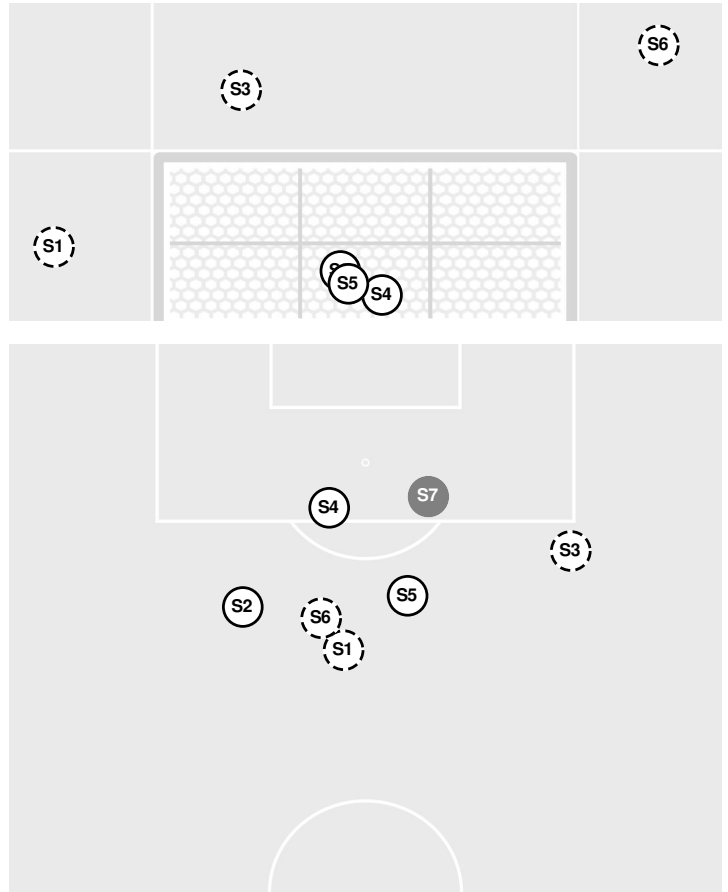

Official Soccer Shot Chart - Final
Mississippi St. vs Arkansas

11/2/2023 Ashton Brosnaham Park, Pensacola, FL
 2023-24 Women's Soccer

Match Time: 4:00 PM
Match Duration: 01:56

Officials: Aaron Hernandez, Jennifer Politz, Katarzyna Wasiak, Mario Maric

Shots by Half Intervals		1st Half	2nd Half
Razorbacks		9	8
Bulldogs		3	4

Shot Chart

RAZORBACKS

BULLDOGS

(S) Shot Off Target (S) Shot On Target (S) Blocked (G) Goal / Own Goal

Shot Summary

Official Soccer Shot Chart - Final
Mississippi St. vs Arkansas