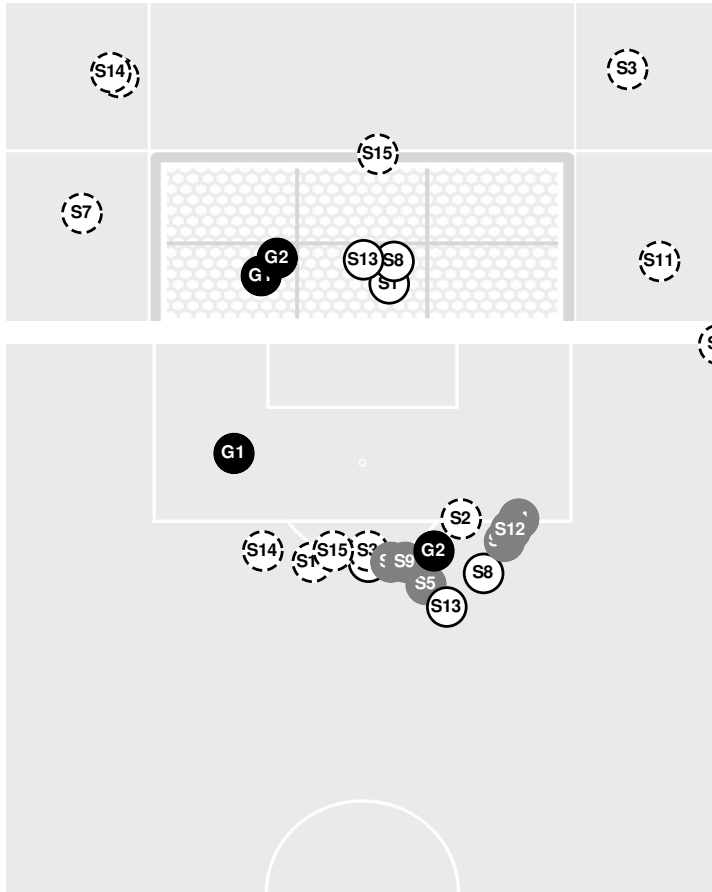

Official Soccer Shot Chart - Final
Mississippi St. vs Arkansas

11/2/2023 Ashton Brosnaham Park, Pensacola, FL
 2023-24 Women's Soccer

Match Time: 4:00 PM
Match Duration: 01:56

Officials: Aaron Hernandez, Jennifer Politz, Katarzyna Wasiak, Mario Maric

Shots by Half Intervals		1st Half	2nd Half
Razorbacks		9	8
Bulldogs		3	4

Shot Chart

RAZORBACKS

BULLDOGS

(S) Shot Off Target (S) Shot On Target (S) Blocked (G) Goal / Own Goal

Shot Summary

Official Soccer Shot Chart - Final
Mississippi St. vs Arkansas