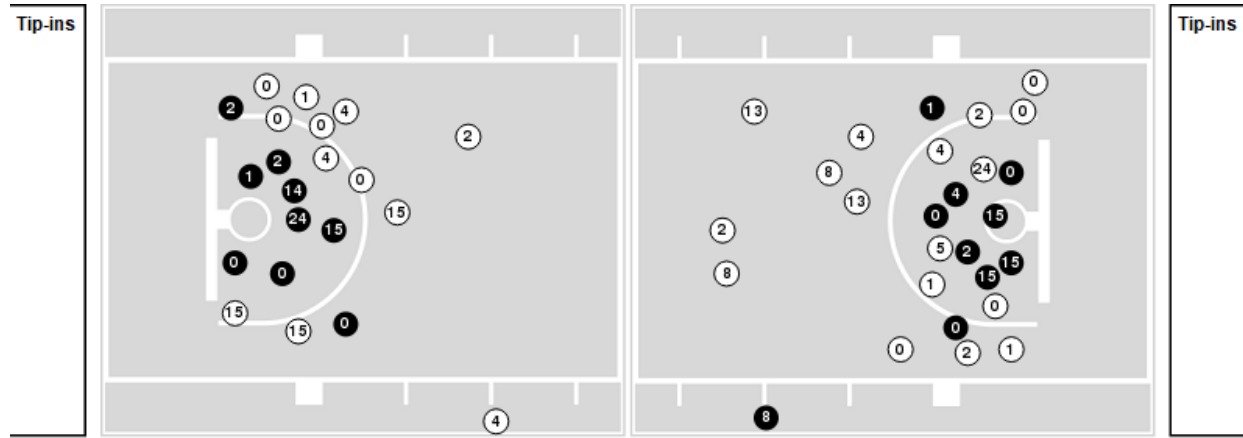

Blow Up Chart

N Made   **O** Missed   N - Player Number

Gardner-Webb	M/A	%
Field Goals	25/72	35
2 Points	19/49	39
3 Points	6/23	26
Free Throws	12/21	57

Gardner-Webb	M/A	%
Points in the Paint	36 (18 / 46)	39
Fast Break Points	9 (6/6)	100
Second Chance Points	14 (9/14)	64
Effective FG%	39