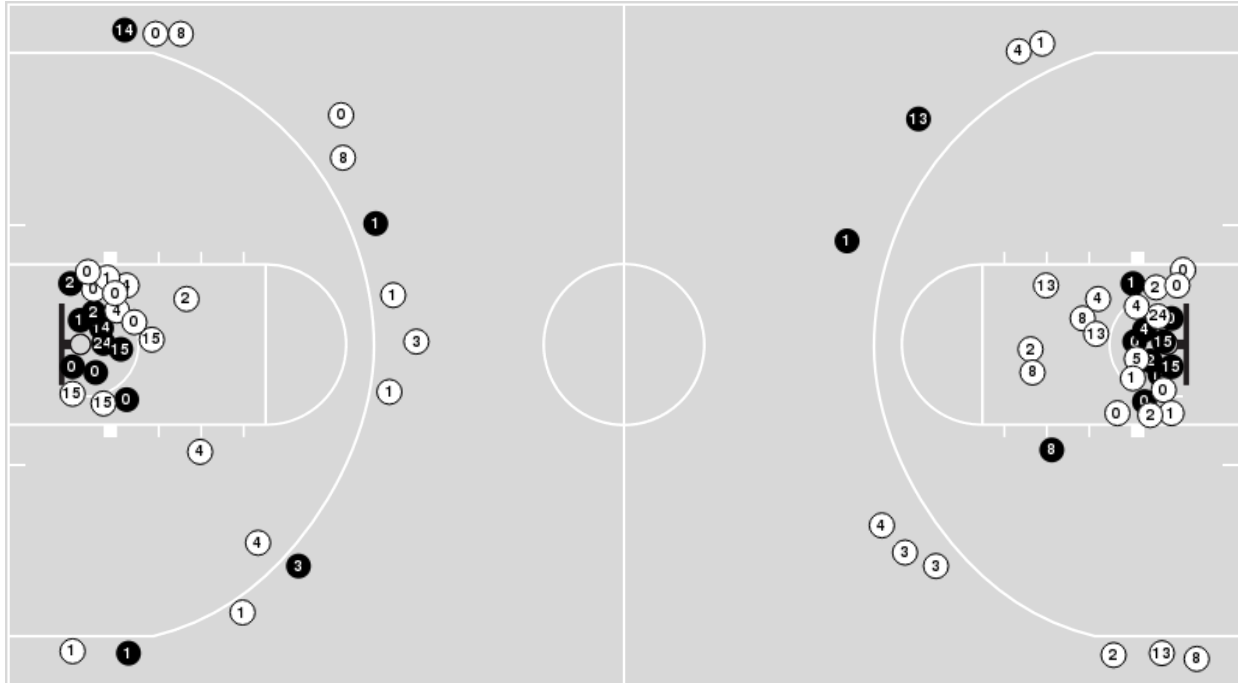

Players => 0, 1, 2, 3, 4, 5, 6, 7, 8, 10, 11, 13, 14, 15, 21, 24, 31, 35 FG Types=>All Results=>All

Gardner-Webb

All Field Goals