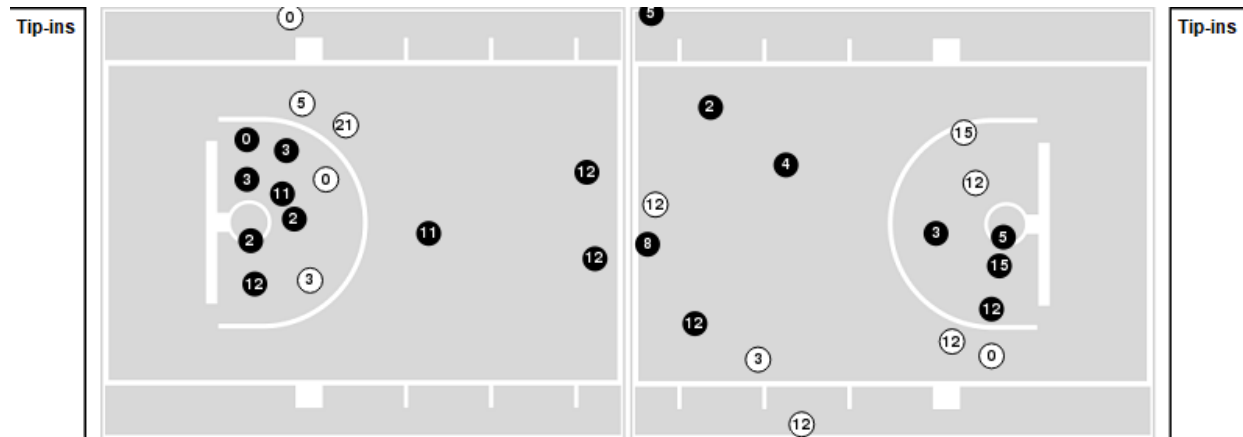

Blow Up Chart

● Made   ○ Missed   N - Player Number

Arkansas	M/A	%
Field Goals	30/60	50
2 Points	23/42	55
3 Points	7/18	39
Free Throws	19/31	61

Arkansas	M/A	%
Points in the Paint	36 (18 / 28)	64
Fast Break Points	16 (10/11)	91
Second Chance Points	7 (4/6)	67
Effective FG%	56