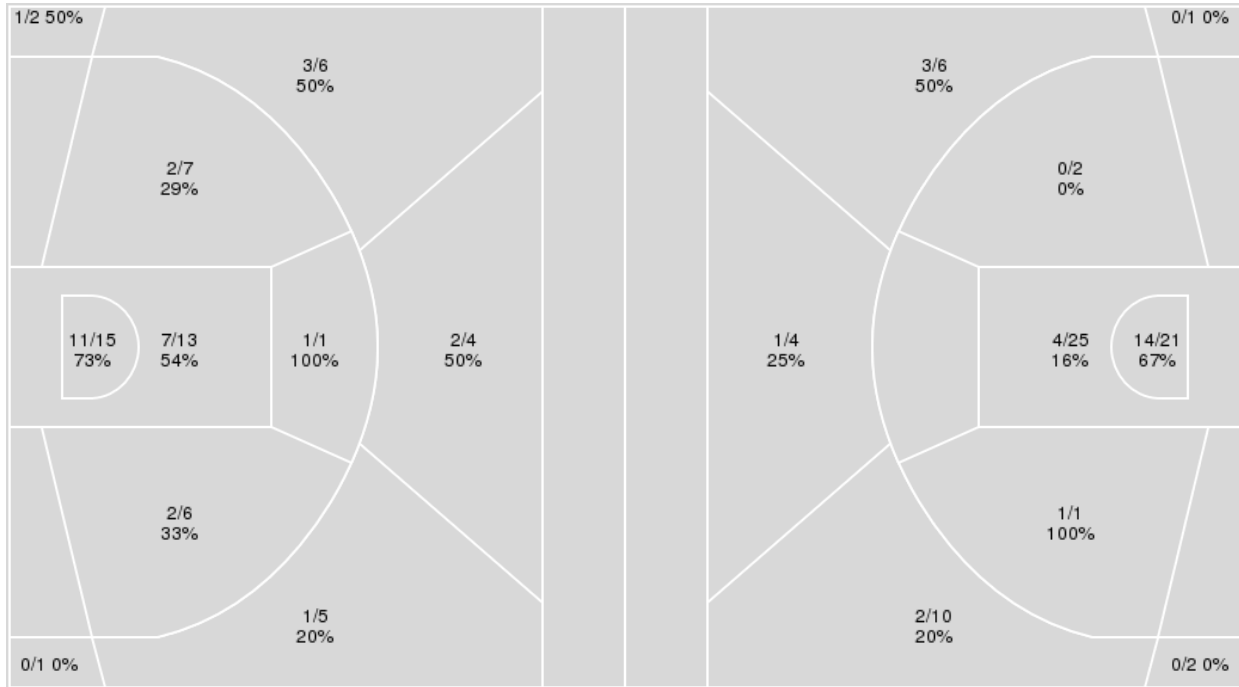

Officials: Todd Austin, Chris Ford, Matt Jarman

{ Players => 0, 1, 2, 3, 4, 5, 6, 7, 8, 10, 11, 12, 15, 21, 24, 45; } FG
Types => All; Results => All;

{ Players => 0, 1, 2, 3, 4, 5, 6, 7, 8, 10, 11, 13, 14, 15, 21, 24, 31, 35; }
FG Types => All; Results => All;

Arkansas

Gardner-Webb

Arkansas	M/A	%
Field Goals	30/60	50
2 Points	23/42	55
3 Points	7/18	39
Free Throws	19/31	61

Gardner-Webb	M/A	%
Field Goals	25/72	35
2 Points	19/49	39
3 Points	6/23	26
Free Throws	12/21	57