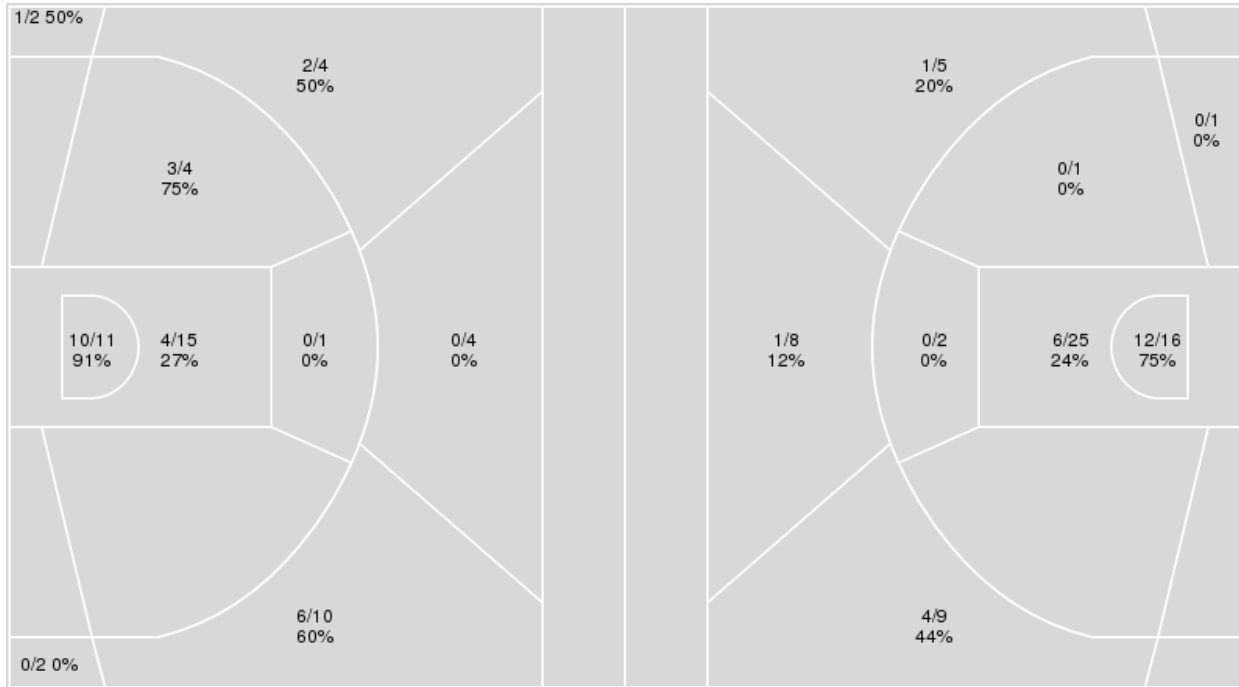

Officials: Terry Oglesby, Doug Shows, Steven Anderson

{ Players => 0, 1, 2, 3, 4, 5, 6, 7, 8, 10, 11, 12, 15, 21, 24, 45; } FG
Types => All; Results => All;

{ Players => All; } FG Types => All; Results => All;

Arkansas

Duke

Arkansas	M/A	%
Field Goals	26/53	49
2 Points	17/31	55
3 Points	9/22	41
Free Throws	19/30	63

Duke	M/A	%
Field Goals	24/67	36
2 Points	18/45	40
3 Points	6/22	27
Free Throws	21/31	68