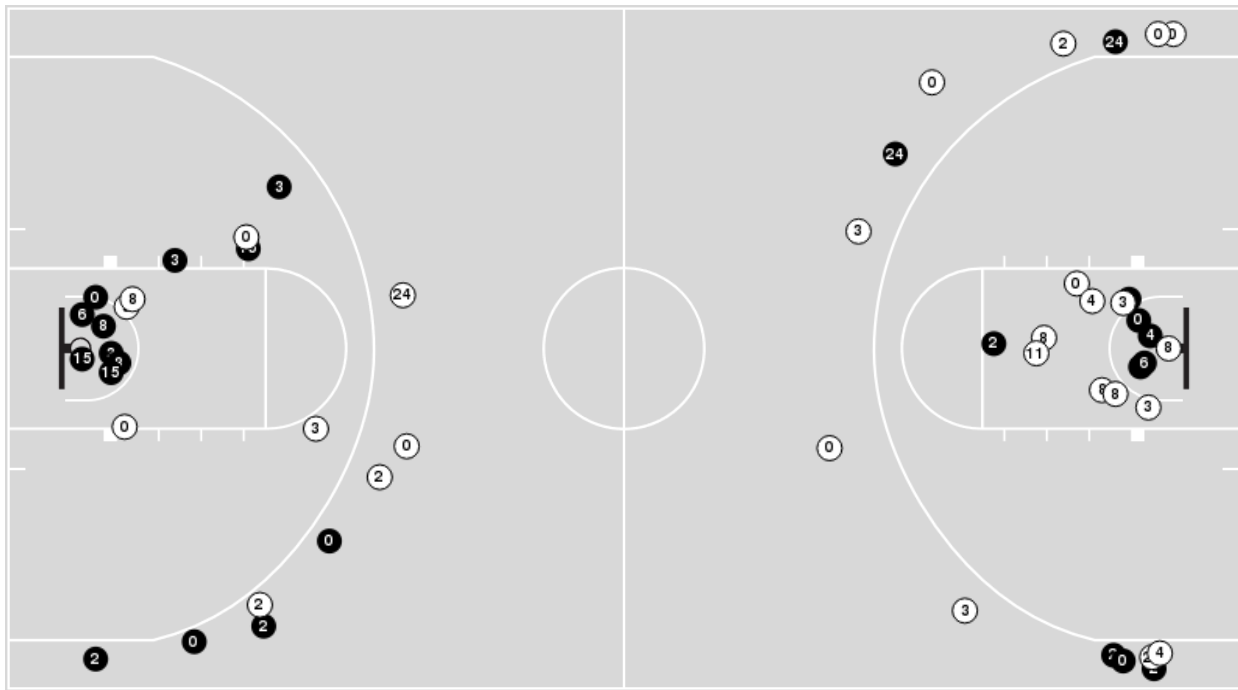

Officials: Terry Oglesby, Doug Shows, Steven Anderson

Players => 0, 1, 2, 3, 4, 5, 6, 7, 8, 10, 11, 12, 15, 21, 24, 45FG Types=>AllResults=>All

Arkansas

All Field Goals