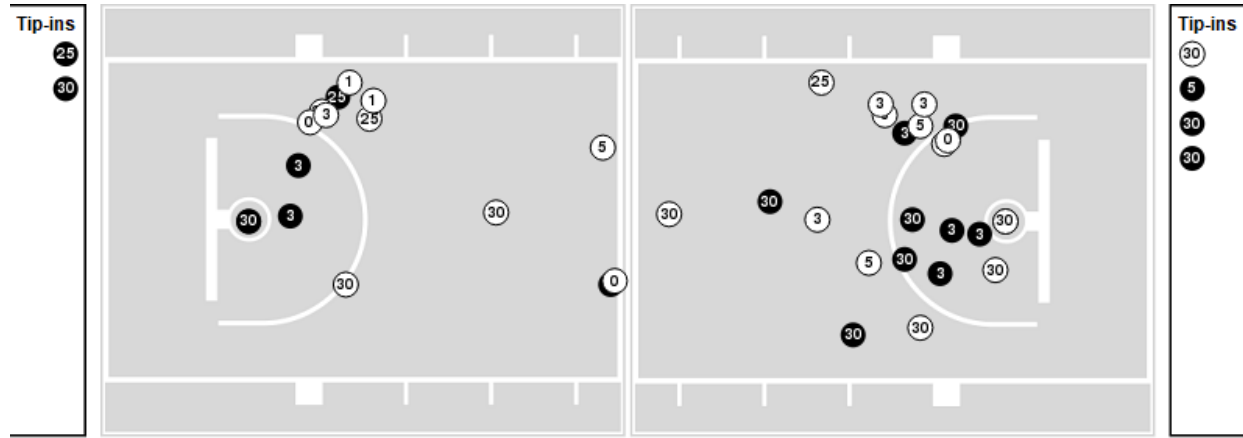

Blow Up Chart

● Made   ○ Missed   N - Player Number

Duke	M/A	%
Field Goals	24/67	36
2 Points	18/45	40
3 Points	6/22	27
Free Throws	21/31	68

Duke	M/A	%
Points in the Paint	36 (18 / 41)	44
Fast Break Points	24 (15/18)	83
Second Chance Points	14 (8/14)	57
Effective FG%	40