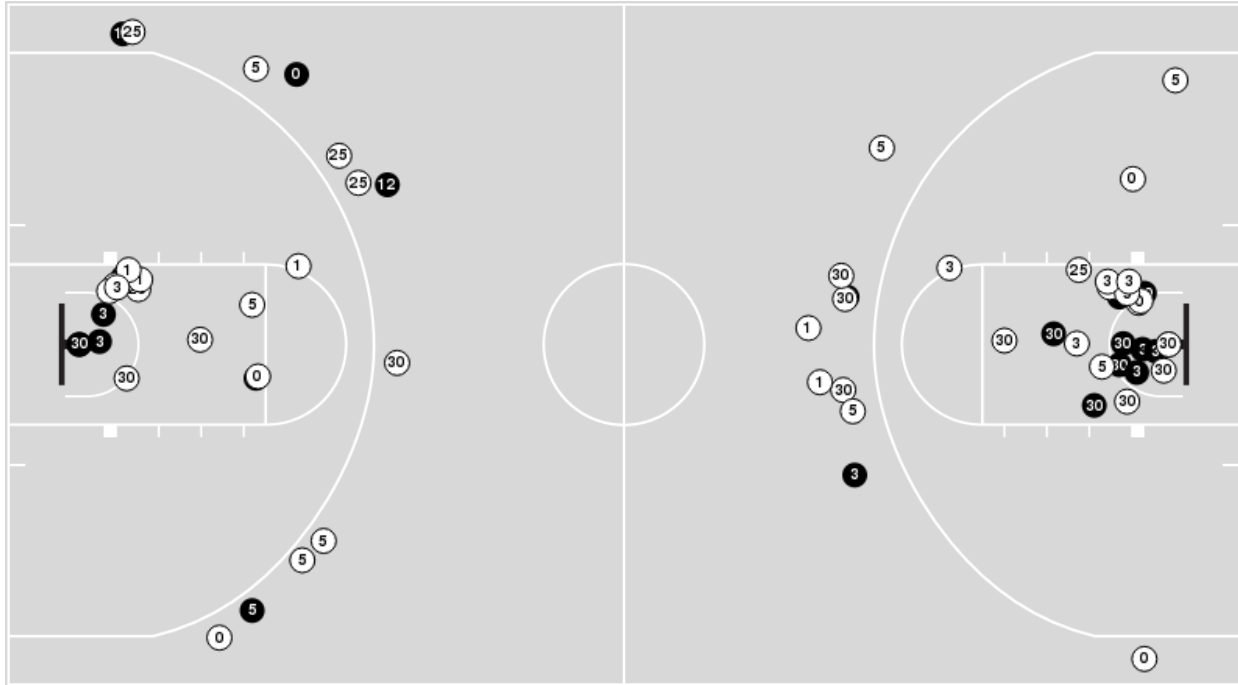

Officials: Terry Oglesby, Doug Shows, Steven Anderson

Players => AllFG Types=>AllResults=>All
Duke

All Field Goals