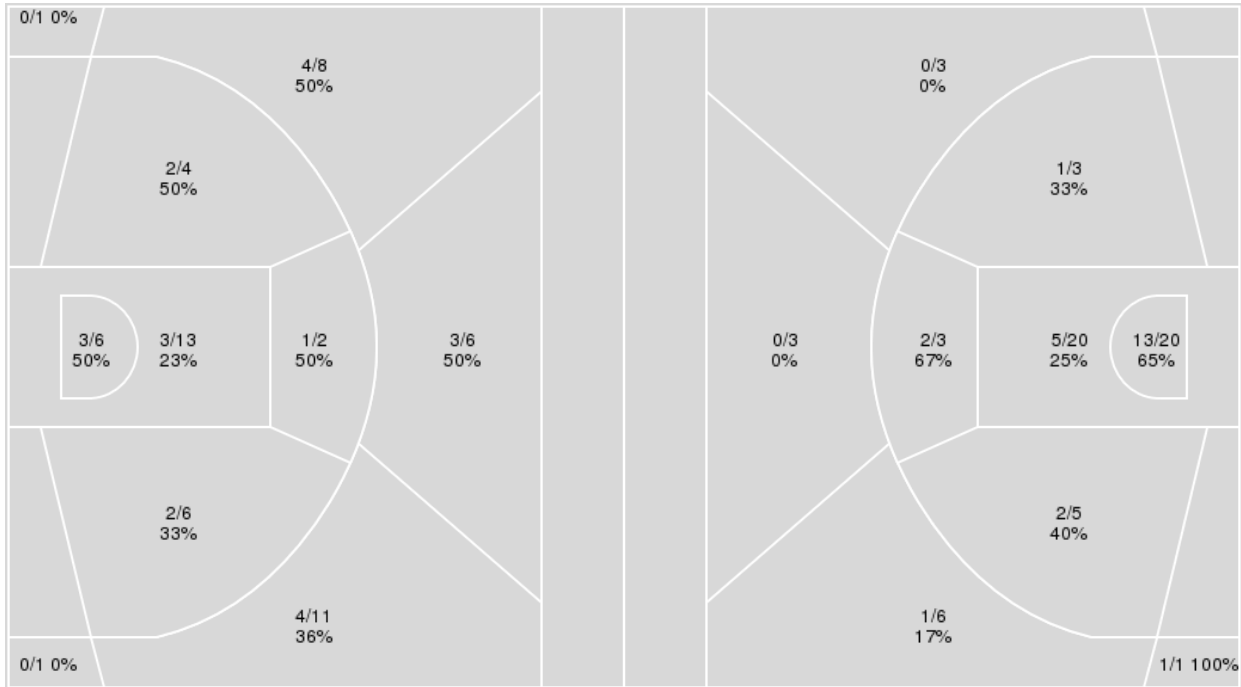

UIC at Arkansas

12/21/23 Student Life Center, Keiser University, West Palm Beach
2023-24 Women's Basketball

Officials: Troy Winders, Dawn Marsh, Natosha Harris

{ Players => 0, 2, 4, 8, 10, 13, 20, 21, 23, 30, 34, 43, 44, 55; } FG
Types => All; Results => All;

{ Players => 0, 1, 2, 3, 4, 5, 10, 11, 13, 14, 15, 20, 22, 23, 24, 25, 35; }
FG Types => All; Results => All;

Arkansas

UIC

Arkansas	M/A	%
Field Goals	22/58	38
2 Points	11/31	35
3 Points	11/27	41
Free Throws	11/13	85

UIC	M/A	%
Field Goals	25/64	39
2 Points	23/51	45
3 Points	2/13	15
Free Throws	6/9	67