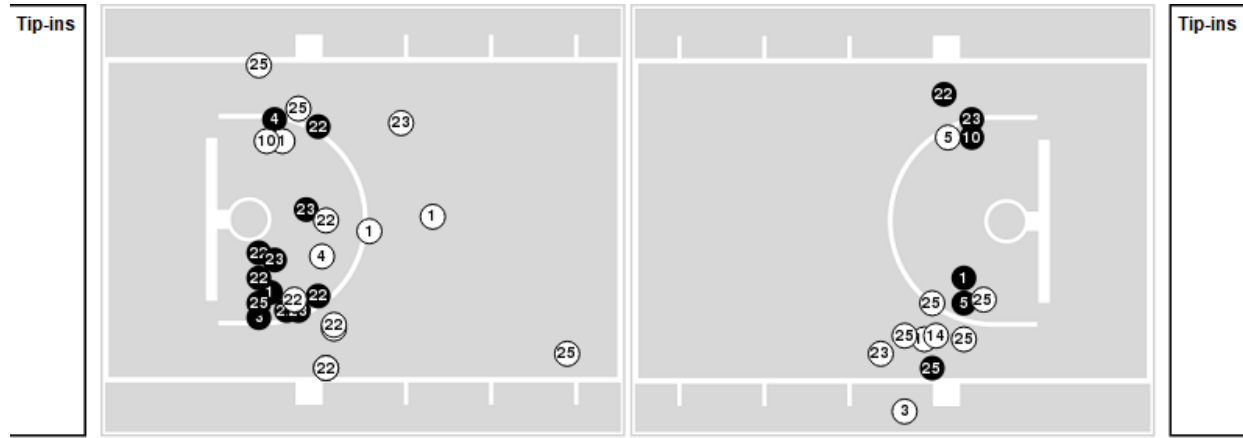

Blow Up Chart

● Made ○ Missed N - Player Number

UIC	M/A	%
Field Goals	25/64	39
2 Points	23/51	45
3 Points	2/13	15
Free Throws	6/9	67

UIC	M/A	%
Points in the Paint	36 (18 / 40)	45
Fast Break Points	13 (8/8)	100
Second Chance Points	8 (4/9)	44
Effective FG%	41