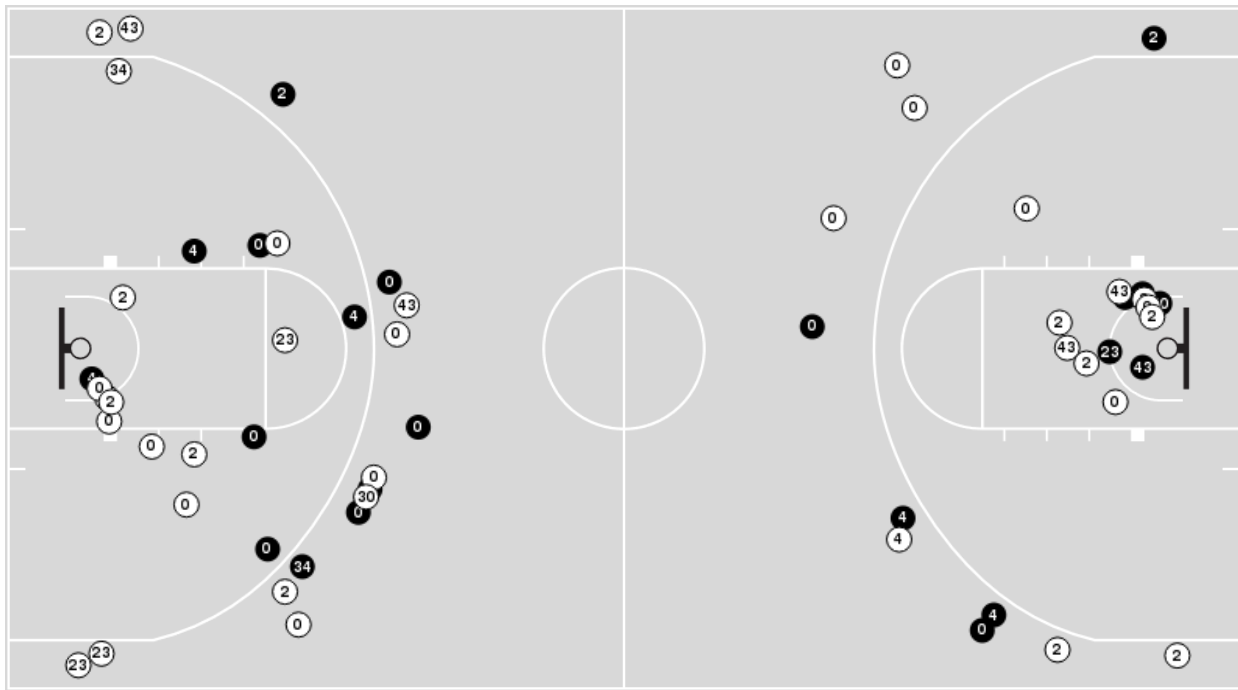

Players => 0, 2, 4, 8, 10, 13, 20, 21, 23, 30, 34, 43, 44, 55FG Types=>AllResults=>All

Arkansas

All Field Goals