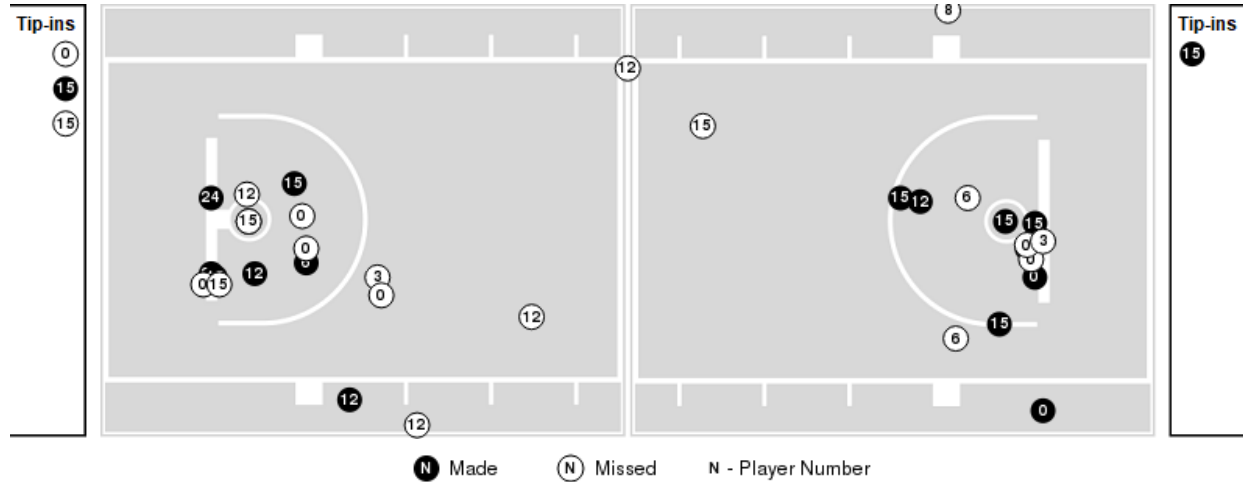

Blow Up Chart

● Made ○ Missed N - Player Number

Arkansas	M/A	%
Field Goals	23/59	39
2 Points	19/44	43
3 Points	4/15	27
Free Throws	28/34	82

Arkansas	M/A	%
Points in the Paint	28 (14 / 30)	47
Fast Break Points	7 (4/5)	80
Second Chance Points	19 (12/15)	80
Effective FG%	42