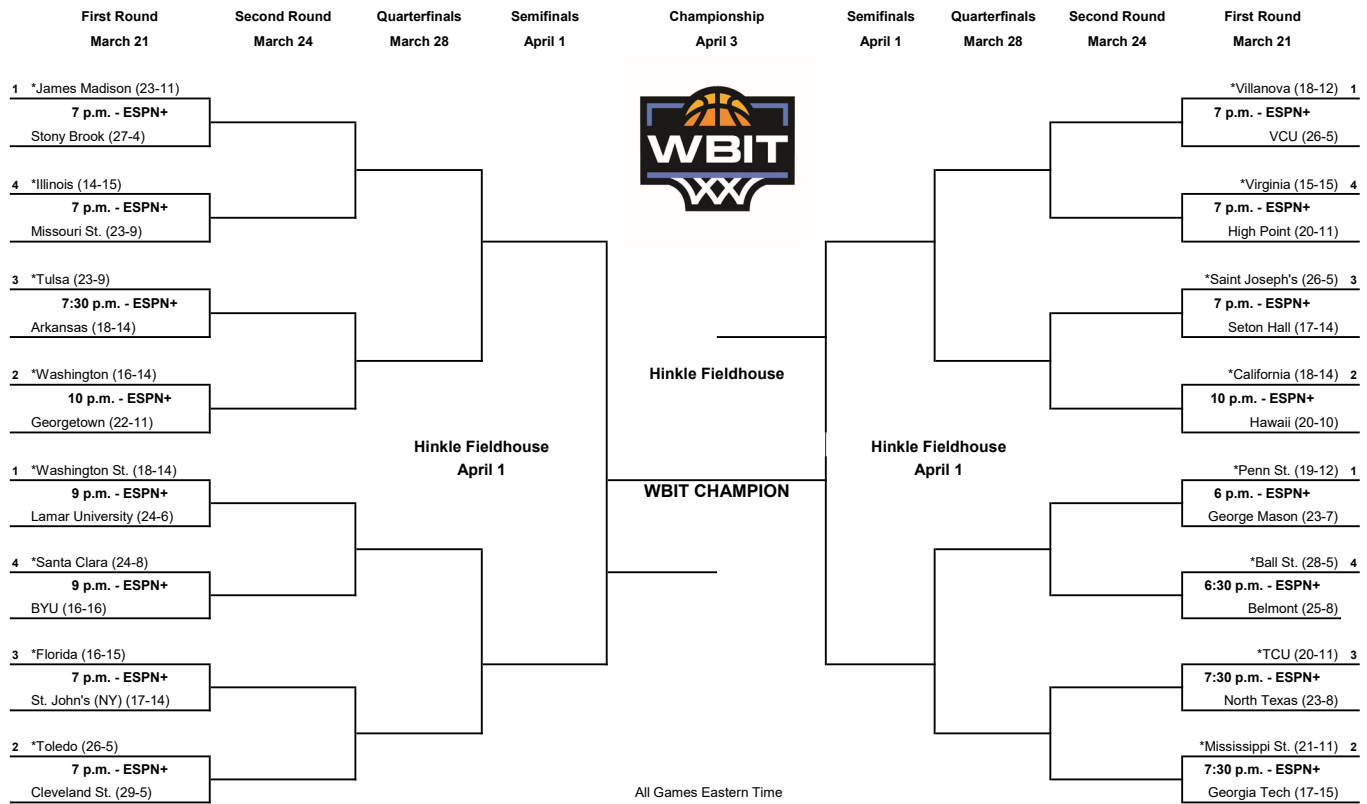

2024 WOMEN'S BASKETBALL INVITATION TOURNAMENT

All Games Eastern Time
*Indicates host institution

© Copyright 2024 WBIT, L.L.C.