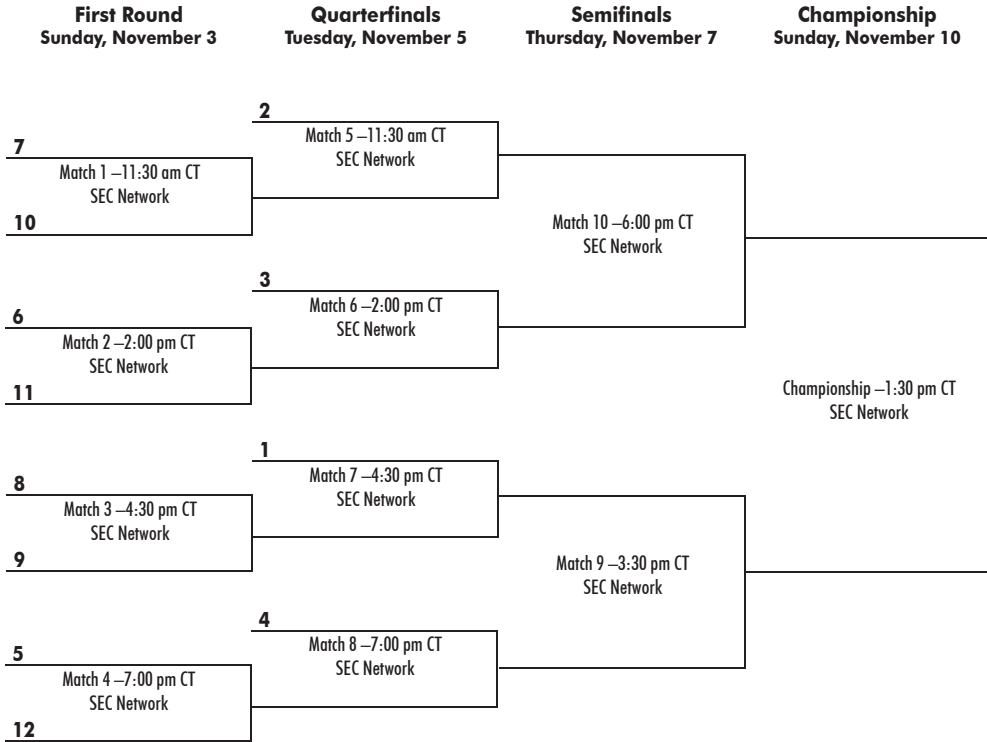

2024 SEC SOCCER TOURNAMENT – PENSACOLA, FLORIDA

There shall be a single-elimination tournament of the top 12 teams played at the conclusion of the regular season schedule. The tournament champion shall be the Conference representative to the NCAA championship.

The top 12 teams with the highest point total will participate in the tournament. The following point system is utilized to determine regular season standings and seeding for the tournament: a win counts as three points, a tie as one, and a loss as zero points. If a game(s) is cancelled, neither team will receive a point and the standings will be determined by average points per game.

Tie-Breaker Procedures

1. **Two-Team Tie:** The following procedure will be used in the following order until the tie is broken:
  - A. Head-to-head competition between the tied teams.
  - B. Points earned versus common opponents.
  - C. Goal differential versus common opponents.
  - D. Goals scored versus common opponents.
  - E. Won-Lost record of the two teams versus highest seeded common opponent and proceeding through the No. 16 seed, if necessary.
  - F. Goal differential versus highest seeded common opponent and proceeding through the No. 16 seed, if necessary.
  - G. Goals scored versus highest seeded common opponent and proceeding through the No. 16 seed, if necessary.
  - H. Coin flip by the Commissioner.

2. **Three-Team Tie (or more):** The following procedure will be used until the tie is broken. If at any time this tie breaker results in only two remaining tied teams, then the two-team tiebreaker will be used beginning with Subsection A in that procedure and continuing from that point:

- A. If all teams have played one another, then most points earned in those matches only.
- B. If all teams have not played, but one team has defeated all teams in the tie break, then that team breaks the tie and shall be placed highest. Remaining teams will continue with the tie break procedure.
- C. If all teams have not played one another and a team does not have all wins over the tied teams, then use Subsection B in the two-team tie break procedures and continue through the two team tie-break procedures until ties between all teams are broken (except Subsection H will read "if three or more teams are still tied, the Commissioner will conduct a draw").

All-Time SEC Tournament Champions