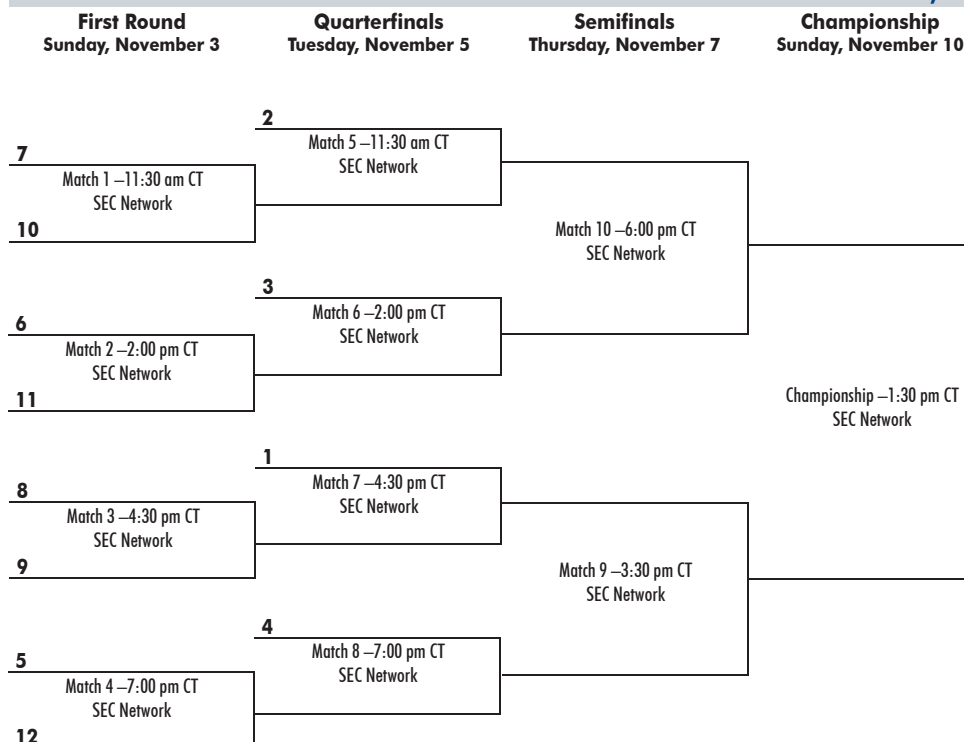

2024 SEC SOCCER TOURNAMENT – PENSACOLA, FLORIDA

There shall be a single-elimination tournament of the top 12 teams played at the conclusion of the regular season schedule. The tournament champion shall be the Conference representative to the NCAA championship.

The top 12 teams with the highest point total will participate in the tournament. The following point system is utilized to determine regular season standings and seeding for the tournament: a win counts as three points, a tie as one, and a loss as zero points. If a game(s) is cancelled, neither team will receive a point and the standings will be determined by average points per game.

Tie-Breaker Procedures

1. **Two-Team Tie:** The following procedure will be used in the following order until the tie is broken:

- A. Head-to-head competition between the tied teams.
- B. Points earned versus common opponents.
- C. Goal differential versus common opponents.
- D. Goals scored versus common opponents.
- E. Won-Lost record of the two teams versus highest seeded common opponent and proceeding through the No. 16 seed, if necessary.
- F. Goal differential versus highest seeded common opponent and proceeding through the No. 16 seed, if necessary.
- G. Goals scored versus highest seeded common opponent and proceeding through the No. 16 seed, if necessary.
- H. Coin flip by the Commissioner.

2. **Three-Team Tie (or more):** The following procedure will be used until the tie is broken. If at any time this tie breaker results in only two remaining tied teams, then the two-team tiebreaker will be used beginning with Subsection A in that procedure and continuing from that point:

- A. If all teams have played one another, then most points earned in those matches only.
- B. If all teams have not played, but one team has defeated all teams in the tie break, then that team breaks the tie and shall be placed highest. Remaining teams will continue with the tie break procedure.
- C. If all teams have not played one another and a team does not have all wins over the tied teams, then use Subsection B in the two-team tie break procedures and continue through the two team tie-break procedures until ties between all teams are broken (except Subsection H will read "if three or more teams are still tied, the Commissioner will conduct a draw").

All-Time SEC Tournament Champions