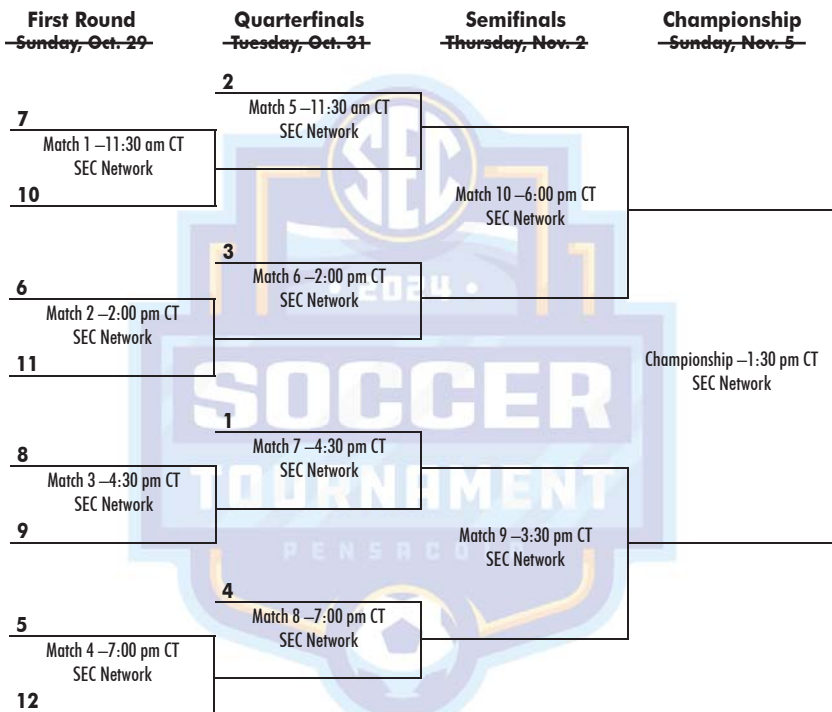

The Road to Pensacola (Nov. 3-10)

There shall be a single-elimination tournament of the top 12 teams played at the conclusion of the regular season schedule. The tournament champion shall be the Conference representative to the NCAA championship.

The top 12 teams with the highest point total will participate in the tournament. The following point system is utilized to determine regular season standings and seeding for the tournament: a win counts as three points, a tie as one, and a loss as zero points. If a game(s) is cancelled, neither team will receive a point and the standings will be determined by average points per game.

Tie-Breaker Procedures

1. **Two-Team Tie:** The following procedure will be used in the following order until the tie is broken:

1. Head-to-head competition between the tied teams.
2. Points earned versus common opponents.
3. Goal differential versus common opponents.
4. Goals scored versus common opponents.
5. Won-Lost record of the two teams versus highest seeded common opponent and proceeding through the No. 16 seed, if necessary.
6. Goal differential versus highest seeded common opponent and proceeding through the No. 16 seed, if necessary.
7. Goals scored versus highest seeded common opponent and proceeding through the No. 16 seed, if necessary.
8. Coin flip by the Commissioner.

2. **Three-Team Tie (or more):** The following procedure will be used until the tie is broken. If at any time this tie breaker results in only two remaining tied teams, then the two-team tiebreaker will be used beginning with Subsection A in that procedure and continuing from that point:

1. If all teams have played one another, then most points earned in those matches only.
2. If all teams have not played, but one team has defeated all teams in the tie break, then that team breaks the tie and shall be placed highest. Remaining teams will continue with the tie break procedure.
3. If all teams have not played one another and a team does not have all wins over the tied teams, then use Subsection B in the two-team tie break procedures and continue through the two team tie-break procedures until ties between all teams are broken (except Subsection H will read "if three or more teams are still tied, the Commissioner will conduct a draw").

The Road To Pensacola (as of October 25)

Overall	Pts	SEC	Matches Remaining
1. Mississippi State	24	8-0-0	at AM, at SC
2. Arkansas	22	7-1-1	at UM
3. Auburn	16	4-1-4	at SC
4. Texas	16	5-3-1	at UG
5. South Carolina	15	4-1-3	AU, MS
6. &Georgia	13	3-2-4	TX
7. &Vanderbilt	13	3-2-4	UA
8. %Alabama	11	2-2-5	at VU
9. %Texas A&M	11	3-4-2	MS
10. #Missouri	10	3-5-1	LS
11. #Kentucky	10	2-3-4	UT
12. %Tennessee	9	2-3-3	at UK, at UF
13. LSU	8	2-5-2	at MO
14. Oklahoma	7	2-5-1	at UF
15. Florida	5	1-5-2	OU, UT
16. Ole Miss	1	0-8-1	AR

Due to weather postponements, Florida, Mississippi State, South Carolina and Tennessee each have two games remaining while everyone else has one.

§—Auburn 3rd; Texas 4th

2A. AU and TX do not meet in regular season

2B. Points earned versus common opponents