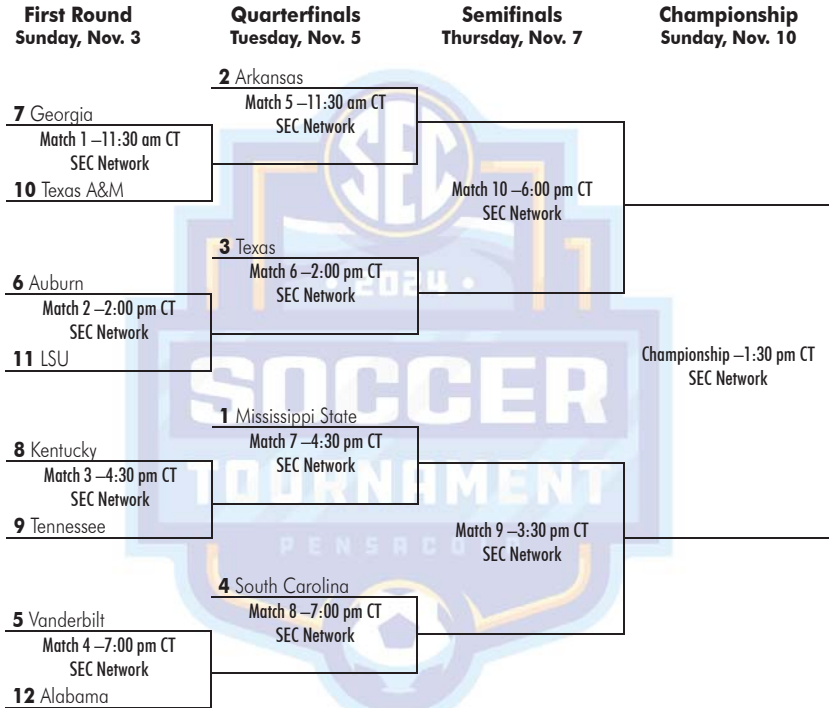

2024 SEC SOCCER TOURNAMENT – PENSACOLA, FLORIDA

The Road To Pensacola (Final)

Overall	Pts	SEC	Matches Remaining
1. Mississippi State	30	10-0-0	
2. Arkansas	25	8-1-1	
3. Texas	19	6-3-1	
4. South Carolina	18	5-2-3	
5. &Vanderbilt	16	4-2-4	
6. &Auburn	16	4-2-4	
7. #Georgia	13	3-3-4	
8. #Kentucky	13	3-3-4	
9. Tennessee	12	3-4-3	
10. $Texas A&M	11	3-5-2	
11. $LSU	11	3-5-2	
12. $Alabama	11	2-3-5	
13. %Missouri	10	3-6-1	
14. %Oklahoma	10	3-5-1	
15. Florida	5	1-7-2	
16. Ole Miss	1	0-9-1	

Tiebreakers:

- &—Vanderbilt 5th, Auburn 6th
  - 2A. AU and VU tied in their head-to-head meeting (2-2)
  - 2B. Points earned versus common opponents
    AU: UA-T; UF-W; UG-T; UK-T; LS-W; SC-L; UT-W; AM-L = 12 pts
    VU: UA-W; UF-W; UG-L; UK-W; LS-T; SC-T; UT-T; AM-W = 15 pts
- #—Georgia is 7th, Kentucky is 8th
  - 2A. UG and UK tied in their head-to-head meeting (1-1)
  - 2B. Points earned versus common opponents
    UG: UA-T; AU-T; UF-T; MS-L; OU-W; SC-L; UT-W; VU-W = 12 pts
    UK: UA-W; AU-T; UF-T; MS-L; OU-T; SC-L; UT-W; VU-L = 9 pts
- $—Texas A&M is 10th, LSU is 11th, Alabama is 12th
  - 3A. Points earned against tied teams
    All teams have not played one another
  - 3B. One team has defeated the others in tie
    No team has defeated others involved in tie
  - 2B. Points earned versus common opponents
    UA: AU-T; MO-T; TX-T; VU-L = 3 pts
    LS: AU-L; MO-W; TX-L; VU-T = 4 pts
    AM: AU-W; MO-W; TX-L; VU-L = 6 pts
- %—Missouri is 13th, Oklahoma is 14th
  - 2A. MO won the head-to-head meeting with OU (3-1)

There shall be a single-elimination tournament of the top 12 teams played at the conclusion of the regular season schedule. The tournament champion shall be the Conference representative to the NCAA championship.

The top 12 teams with the highest point total will participate in the tournament. The following point system is utilized to determine regular season standings and seeding for the tournament: a win counts as three points, a tie as one, and a loss as zero points. If a game(s) is cancelled, neither team will receive a point and the standings will be determined by average points per game.

Tie-Breaker Procedures

1. **Two-Team Tie:** The following procedure will be used in the following order until the tie is broken:
  - A. Head-to-head competition between the tied teams.
  - B. Points earned versus common opponents.
  - C. Goal differential versus common opponents.
  - D. Goals scored versus common opponents.
  - E. Won-Lost record of the two teams versus highest seeded common opponent and proceeding through the No. 16 seed, if necessary.
  - F. Goal differential versus highest seeded common opponent and proceeding through the No. 16 seed, if necessary.
  - G. Goals scored versus highest seeded common opponent and proceeding through the No. 16 seed, if necessary.
  - H. Coin flip by the Commissioner.