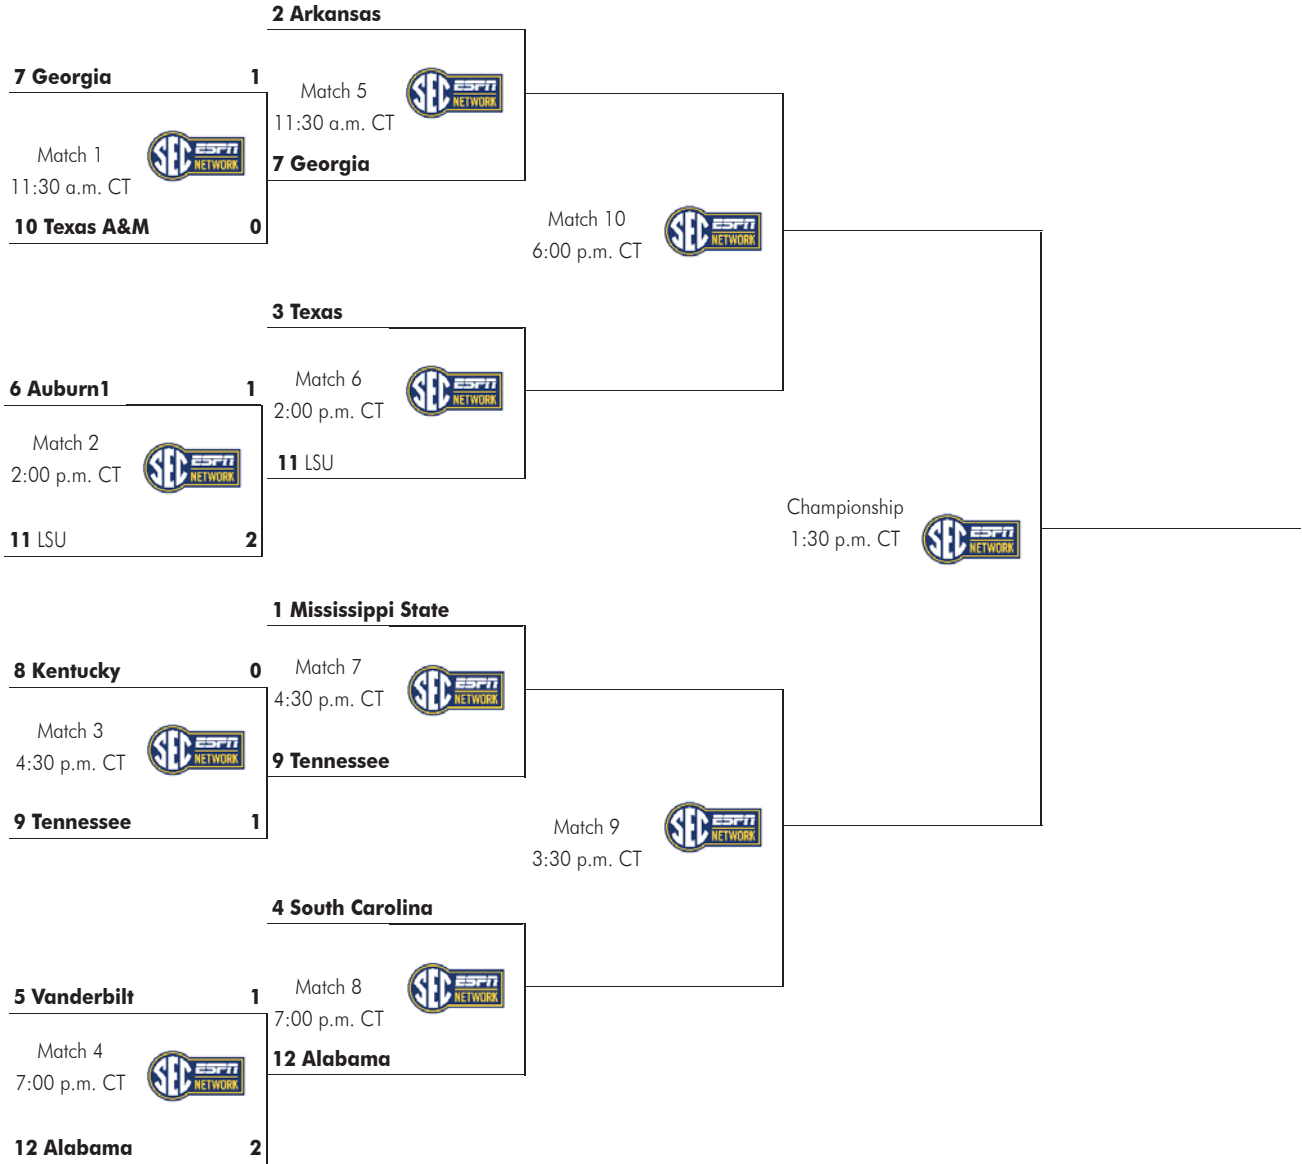

2024 SEC TOURNAMENT

Ashton Brosnahan Soccer Complex • Pensacola, Fla.

First Round
Sunday
November 3

Quarterfinals
Tuesday
November 5

Semifinals
Thursday
November 7

Championship
Sunday
November 10

PERSONAL

Born: Aug. 8, 1976