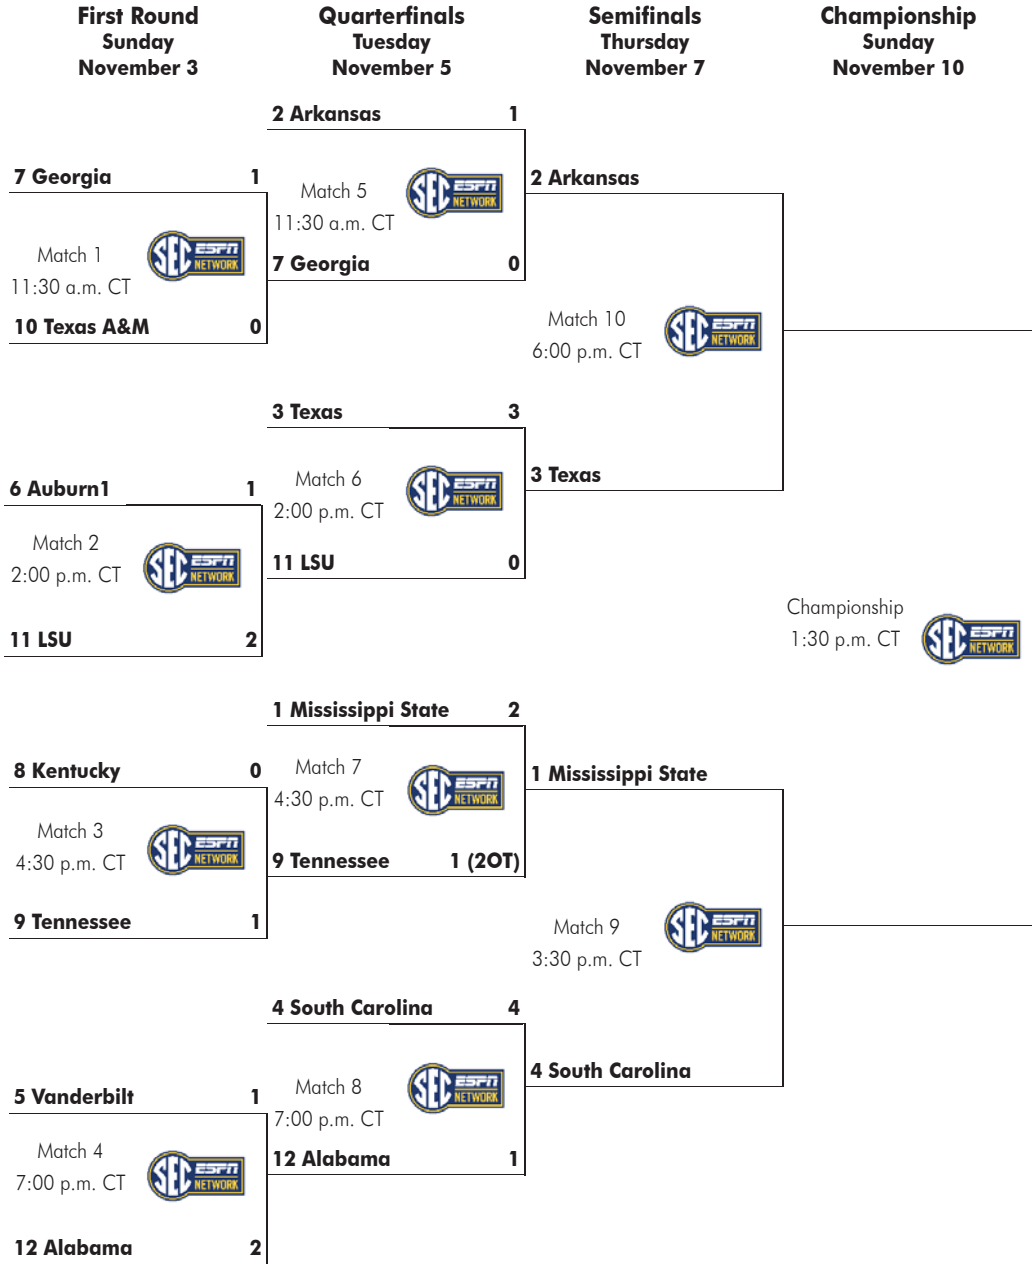

2024 SEC TOURNAMENT

Ashton Brosnahan Soccer Complex • Pensacola, Fla.