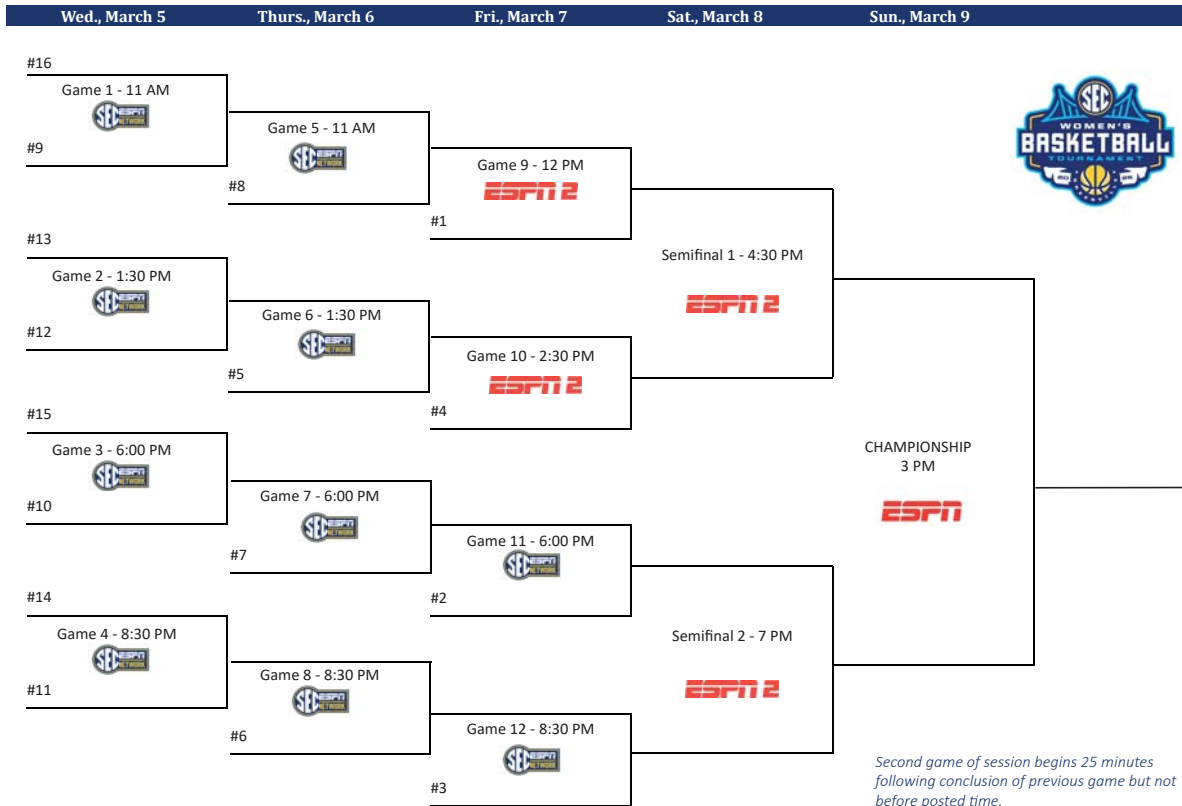

Since 2001 the tournament has enjoyed many new sites, including Memphis (2001), Nashville (2002, 2004, 2008, 2011, 2012, 2018, 2022), Little Rock, Ark. (2003, 2006, 2009, 2015), Greenville, S.C. (2005, 2017, 2018, 2019, 2020, 2021, 2023, 2024, 2025), Duluth, Ga. (2007, 2010, 2013, 2014) and Jacksonville, Fla. (2016).

The conference announced a three-year extension with Greenville, S.C. to host the SEC Women's Basketball Tournament in 2026, 2027 and 2028.

The winner of the tournament receives the league's automatic bid to the NCAA Tournament.

The event has helped set the stage for SEC teams in the NCAA Tournament, as 31 of the conference tournament champions have advanced to at least the Sweet 16. Four of the last 14 SEC Tournament champions have gone on to win the national championship. The SEC Tournament Champion has failed to win at least one NCAA Tournament game only twice.

Tennessee leads the league with 17 SEC Tournament titles. South Carolina is second with eight, Vanderbilt has six, while Auburn, Georgia, each have four. LSU has two with Kentucky, Mississippi State and Texas A&M having each won one SEC Tournament championship.

2025 SEC Women's Basketball Tournament March 5-9 • Greenville, S.C. • Bon Secours Wellness Arena