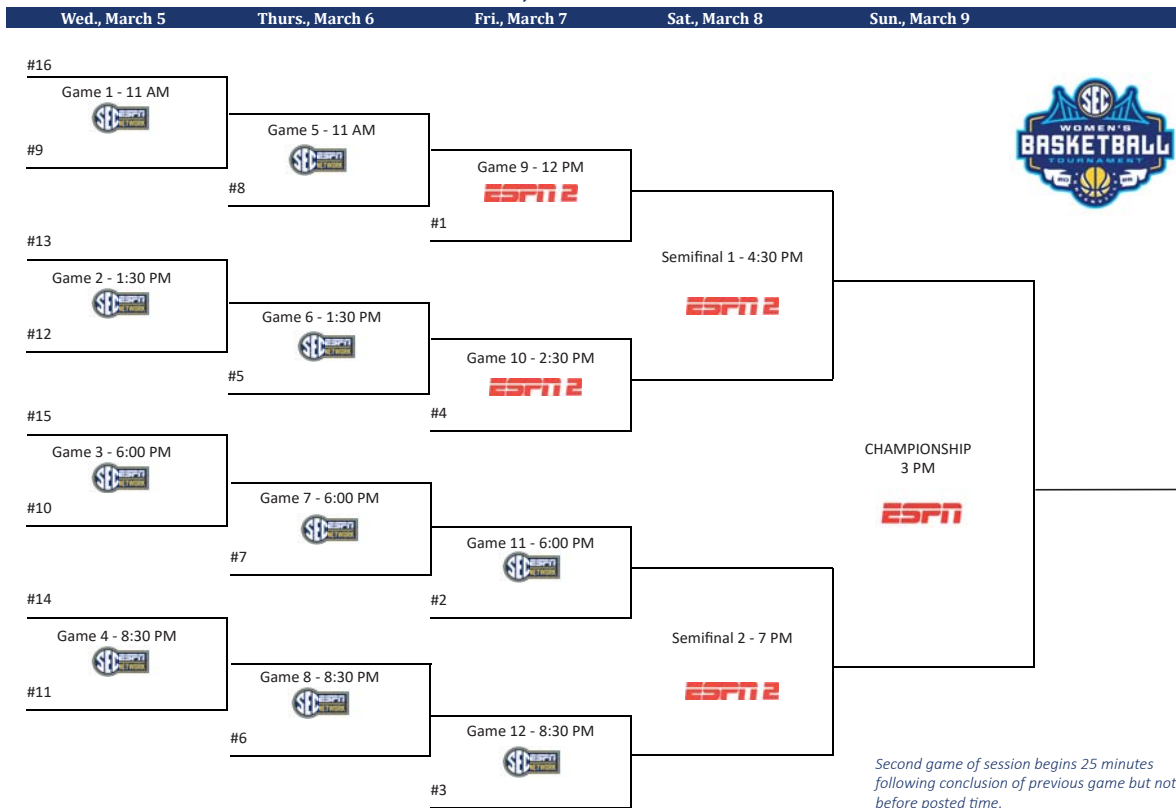

Since 2001 the tournament has enjoyed many new sites, including Memphis (2001), Nashville (2002, 2004, 2008, 2011, 2012, 2018, 2022), Little Rock, Ark. (2003, 2006, 2009, 2015), Greenville, S.C. (2005, 2017, 2018, 2019, 2020, 2021, 2023, 2024, 2025), Duluth, Ga. (2007, 2010, 2013, 2014) and Jacksonville, Fla. (2016).

The conference announced a three-year extension with Greenville, S.C. to host the SEC Women's Basketball Tournament in 2026, 2027 and 2028.

The winner of the tournament receives the league's automatic bid to the NCAA Tournament.

The event has helped set the stage for SEC teams in the NCAA Tournament, as 31 of the conference tournament champions have advanced to at least the Sweet 16. Four of the last 14 SEC Tournament champions have gone on to win the national championship. The SEC Tournament Champion has failed to win at least one NCAA Tournament game only twice.

Tennessee leads the league with 17 SEC Tournament titles. South Carolina is second with eight, Vanderbilt has six, while Auburn, Georgia, each have four. LSU has two with Kentucky, Mississippi State and Texas A&M having each won one SEC Tournament championship.

2025 SEC Women's Basketball Tournament March 5-9 • Greenville, S.C. • Bon Secours Wellness Arena