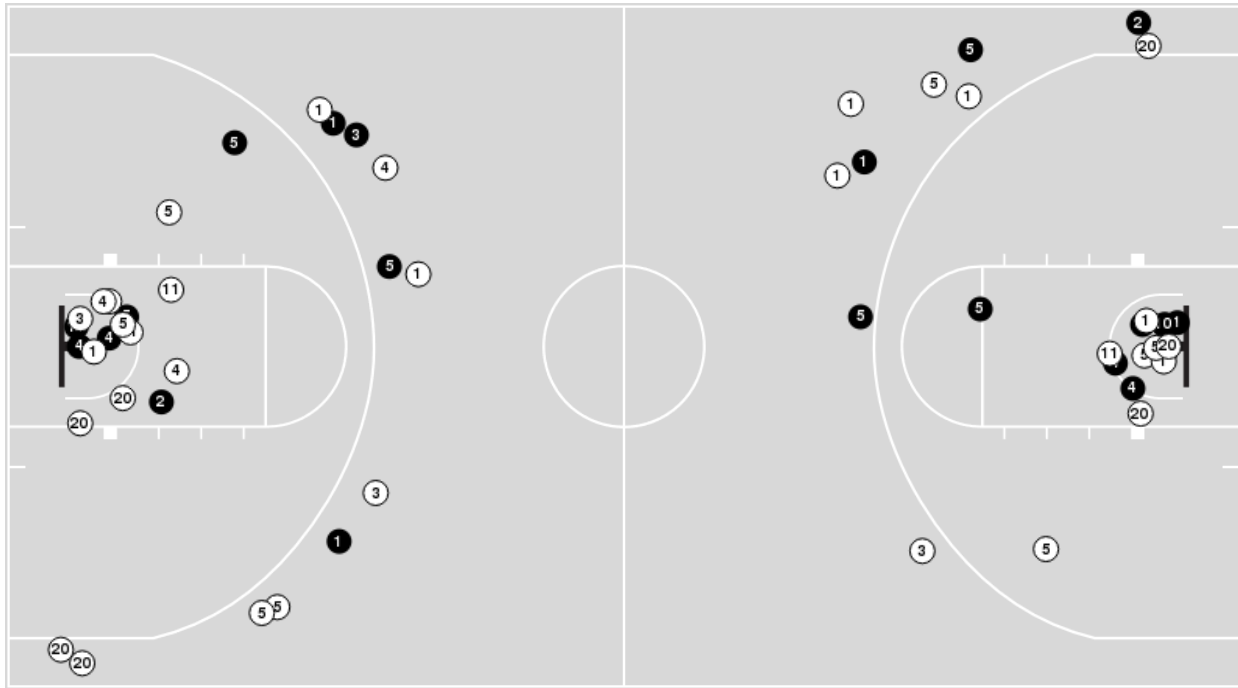

Arkansas at LSU

01/14/25 Maravich Assembly Center, Baton Rouge
2024-25 Men's Basketball

Officials: Jeb Hartness, Olandis Poole, A.J. Desai

Players => 0, 1, 2, 3, 4, 5, 6, 7, 8, 9, 10, 11, 14, 15, 20, 25FG Types=>AllResults=>All

LSU

All Field Goals