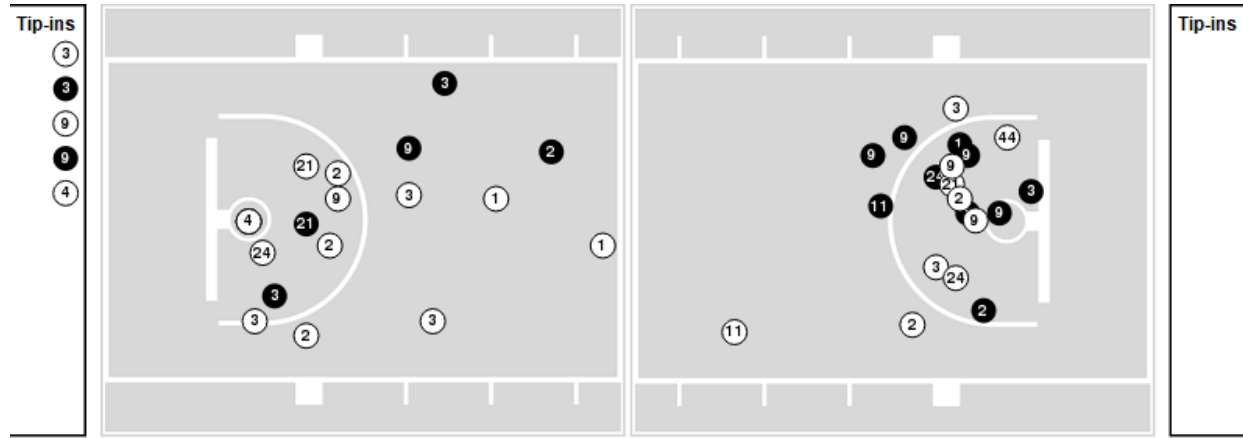

Blow Up Chart

● Made   ○ Missed   N - Player Number

Arkansas	M/A	%
Field Goals	27/69	39
2 Points	18/49	37
3 Points	9/20	45
Free Throws	11/13	85

Arkansas	M/A	%
Points in the Paint	34 (17 / 41)	41
Fast Break Points	16 (7/7)	100
Second Chance Points	11 (6/14)	43
Effective FG%	46