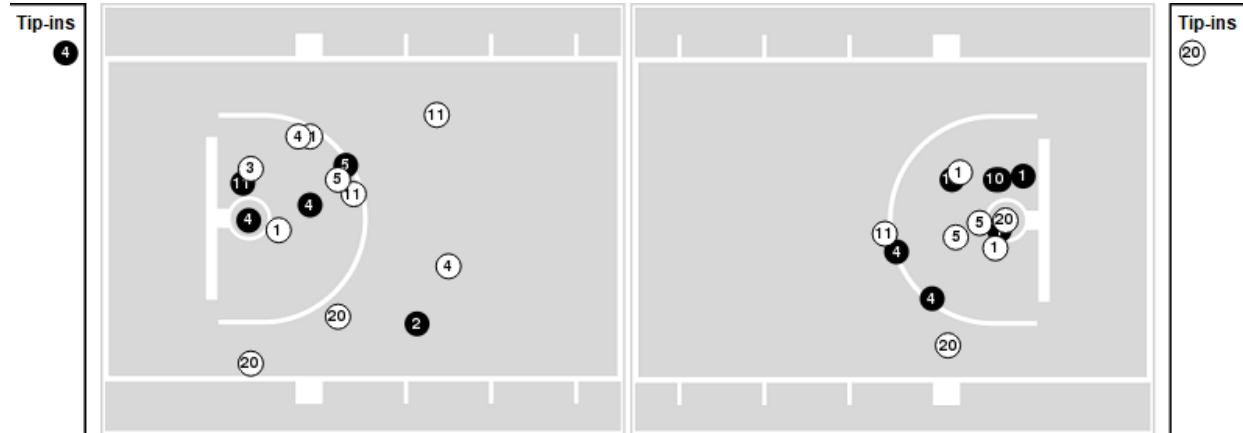

Officials: Jeb Hartness, Olandis Poole, A.J. Desai

Players => 0, 1, 2, 3, 4, 5, 6, 7, 8, 9, 10, 11, 14, 15, 20, 25FG Types=>AllResults=>All

**LSU**

**All Field Goals**

**Blow Up Chart**

● Made    ○ Missed    N - Player Number