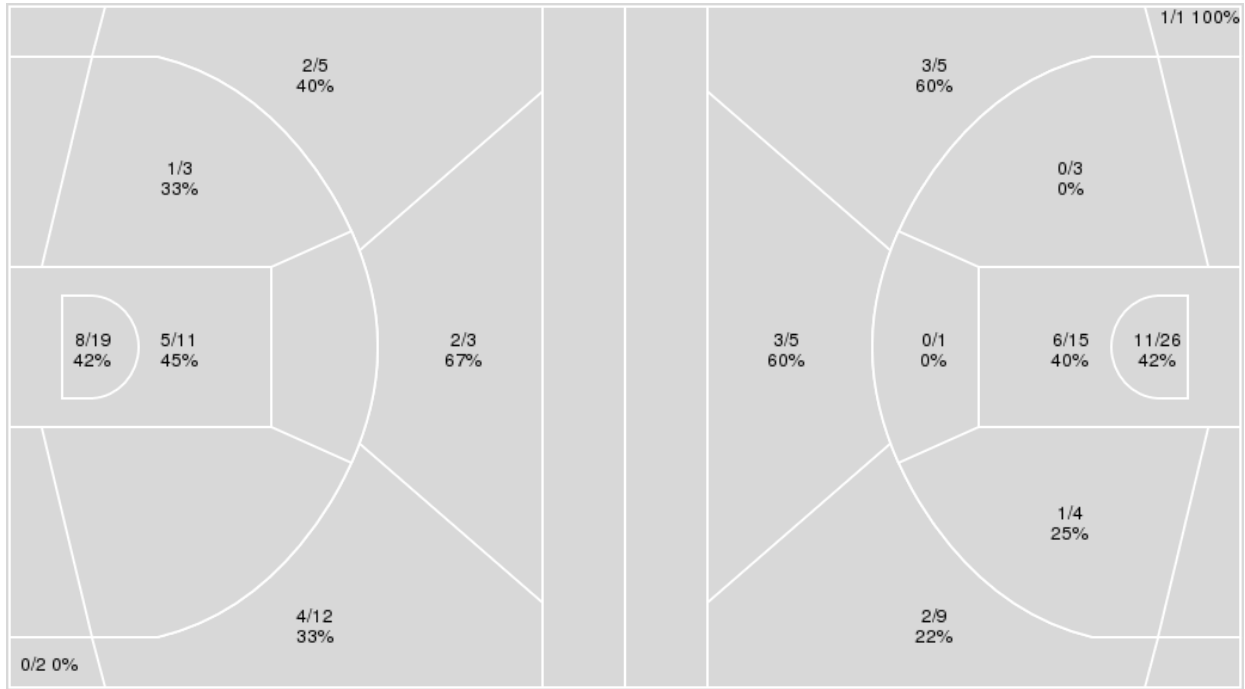

Arkansas at LSU

01/14/25 Maravich Assembly Center, Baton Rouge
2024-25 Men's Basketball

Officials: Jeb Hartness, Olandis Poole, A.J. Desai

{ Players => 0, 1, 2, 3, 4, 5, 6, 7, 8, 9, 10, 11, 14, 15, 20, 25; } FG Types { Players => All; } FG Types => All; Results => All;
=> All; Results => All;

LSU

Arkansas

LSU	M/A	%
Field Goals	22/55	40
2 Points	14/33	42
3 Points	8/22	36
Free Throws	26/28	93

Arkansas	M/A	%
Field Goals	27/69	39
2 Points	18/49	37
3 Points	9/20	45
Free Throws	11/13	85