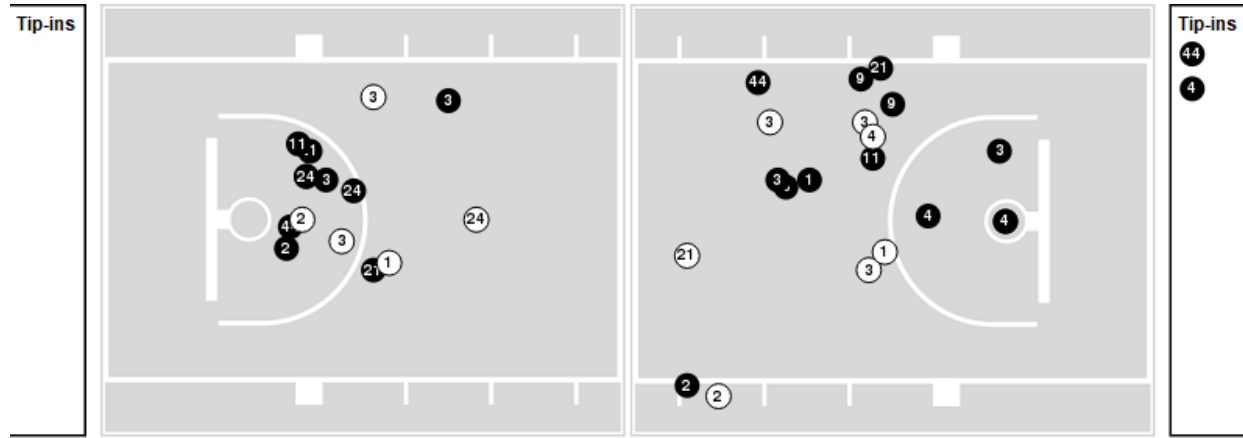

Blow Up Chart

● Made   ○ Missed   N - Player Number

Arkansas	M/A	%
Field Goals	28/63	44
2 Points	23/40	57
3 Points	5/23	22
Free Throws	4/8	50

Arkansas	M/A	%
Points in the Paint	42 (21 / 32)	66
Fast Break Points	6 (4/6)	67
Second Chance Points	10 (5/10)	50
Effective FG%	48