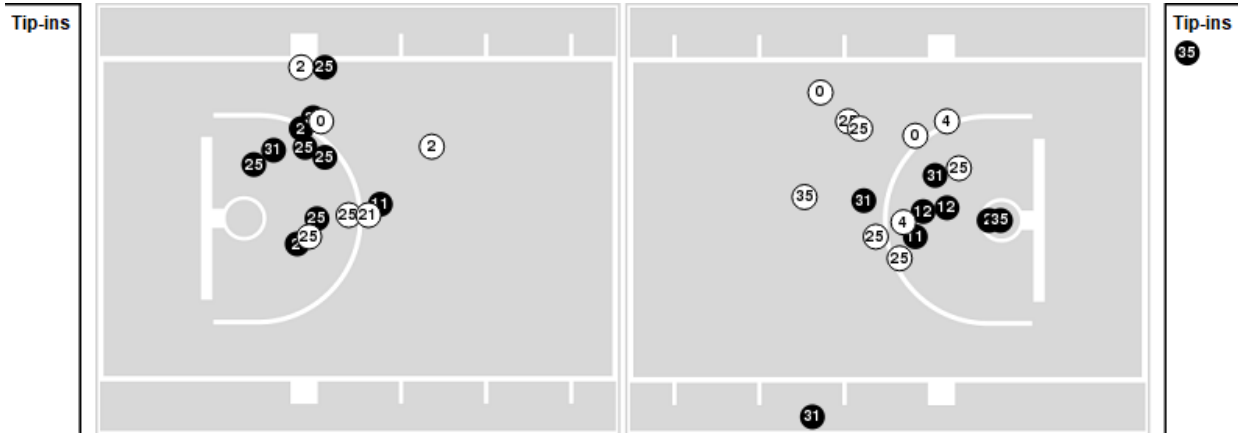

Officials: Doug Shows, Keith Kimble, Lucas Santos

Players => 0, 1, 2, 4, 5, 6, 7, 10, 11, 12, 15, 17, 21, 23, 25, 31, 33, 35FG Types=>AllResults=>All

**Missouri**

**All Field Goals**

**Blow Up Chart**

● Made ○ Missed N - Player Number