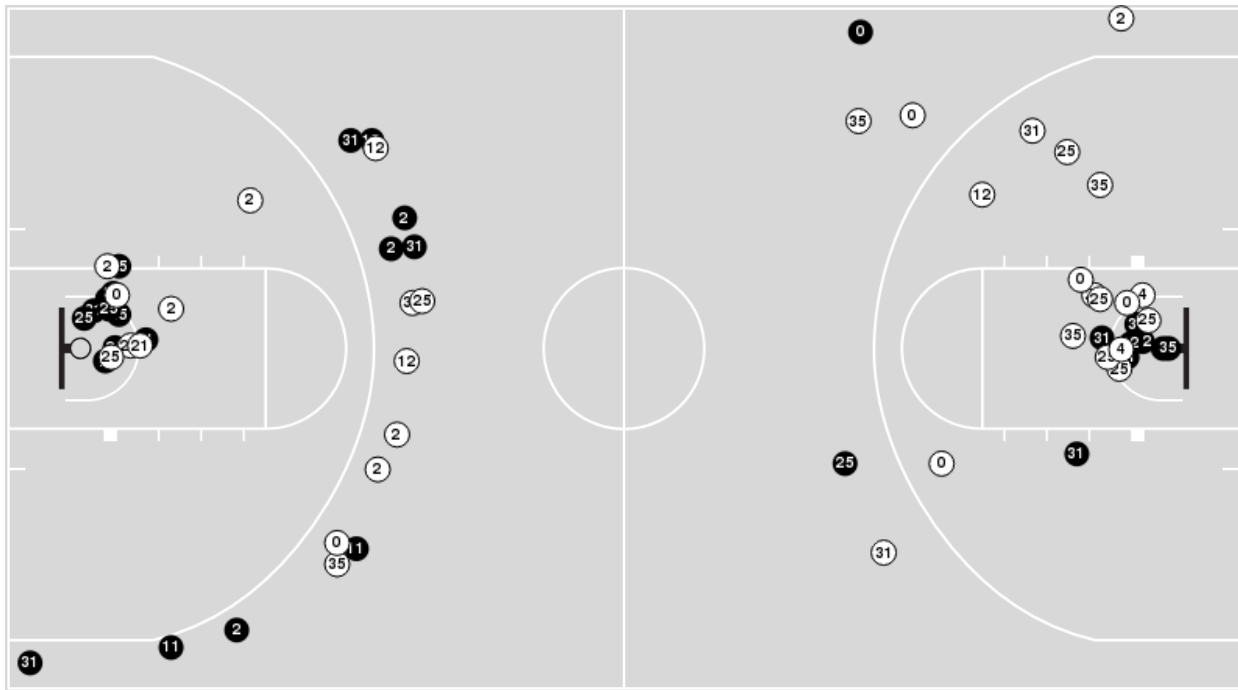

Arkansas at Missouri

01/18/25 Mizzou Arena, Columbia
2024-25 Men's Basketball

Officials: Doug Shows, Keith Kimble, Lucas Santos

Players => 0, 1, 2, 4, 5, 6, 7, 10, 11, 12, 15, 17, 21, 23, 25, 31, 33, 35FG Types=>AllResults=>All

Missouri

All Field Goals