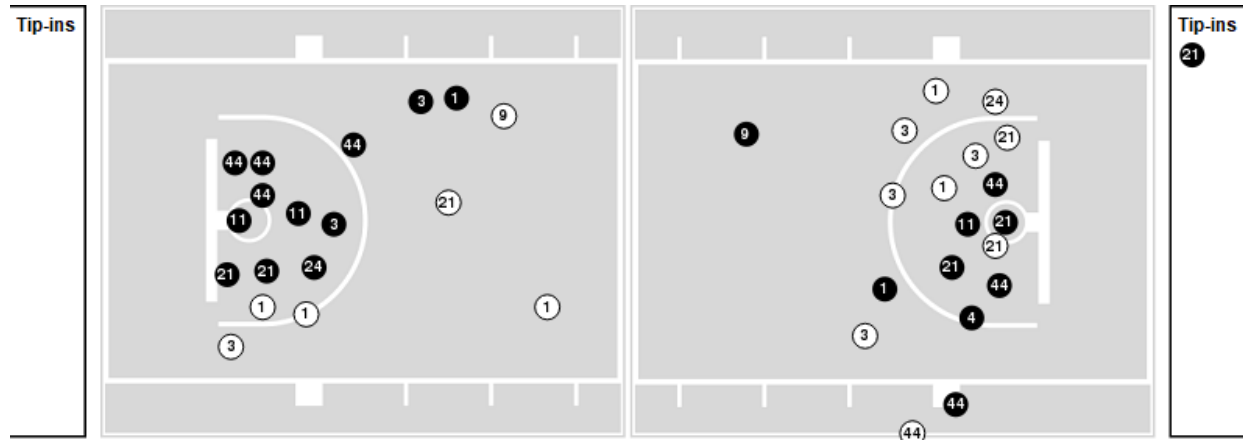

Blow Up Chart

● Made   ○ Missed   N - Player Number

Arkansas	M/A	%
Field Goals	28/54	52
2 Points	24/42	57
3 Points	4/12	33
Free Throws	10/17	59

Arkansas	M/A	%
Points in the Paint	40 (20 / 35)	57
Fast Break Points	7 (4/5)	80
Second Chance Points	6 (3/6)	50
Effective FG%	56