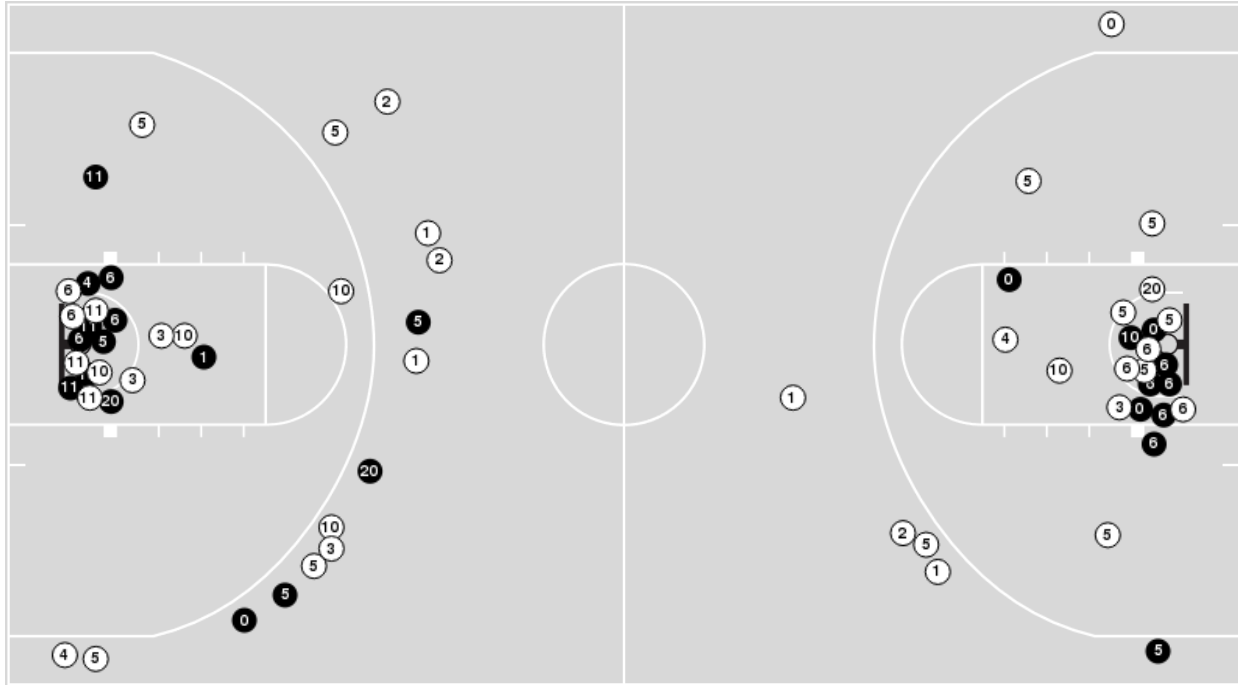

Officials: Joe Lindsay, Kipp Kissinger, Tony Chiazza

Players => 0, 1, 2, 3, 4, 5, 6, 7, 8, 9, 10, 11, 14, 15, 20, 25FG Types=>AllResults=>All

LSU

All Field Goals