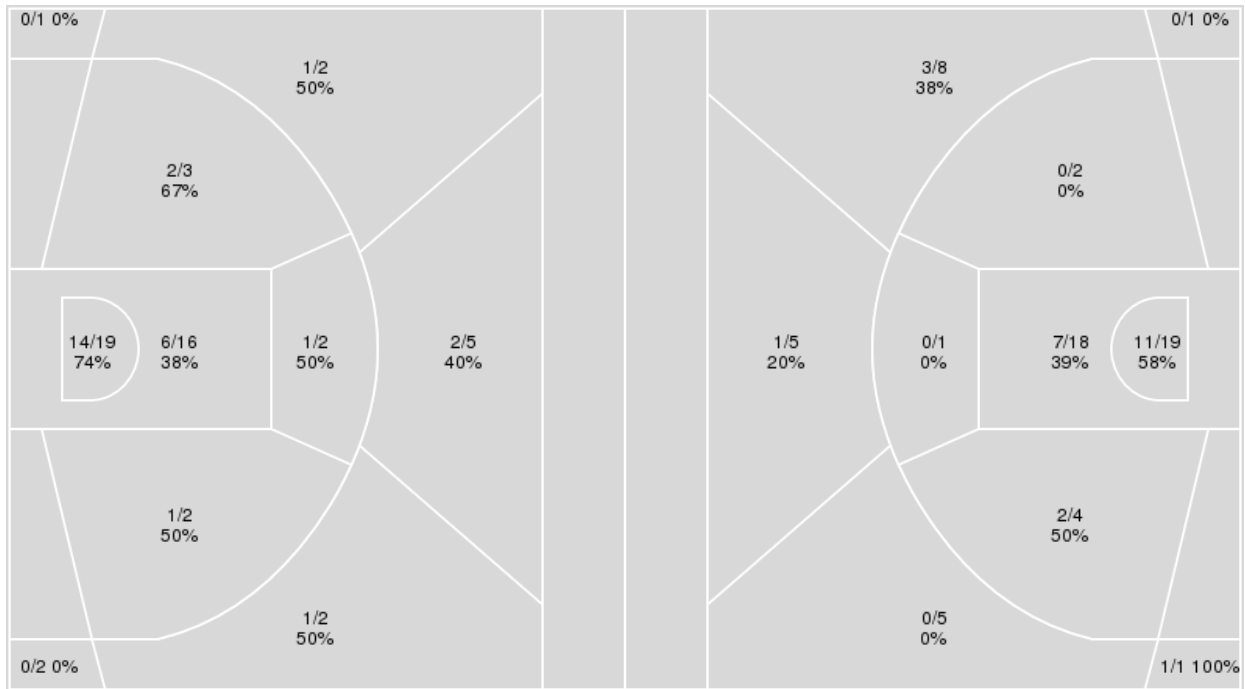

LSU at Arkansas

02/12/25 Bud Walton Arena, Fayetteville, Ark.
2024-25 Men's Basketball

Game Time: 8:00 PM
Game Duration: 1:55
Attendance: 19,200

Officials: Joe Lindsay, Kipp Kissinger, Tony Chiazza

{ Players => 0, 1, 2, 3, 4, 5, 8, 9, 11, 14, 21, 24, 25, 44, 45; } FG Types
=> All; Results => All;

{ Players => 0, 1, 2, 3, 4, 5, 6, 7, 8, 9, 10, 11, 14, 15, 20, 25; } FG Types
=> All; Results => All;

Arkansas

LSU

Arkansas	M/A	%
Field Goals	28/54	52
2 Points	24/42	57
3 Points	4/12	33
Free Throws	10/17	59

LSU	M/A	%
Field Goals	25/64	39
2 Points	20/44	45
3 Points	5/20	25
Free Throws	3/6	50