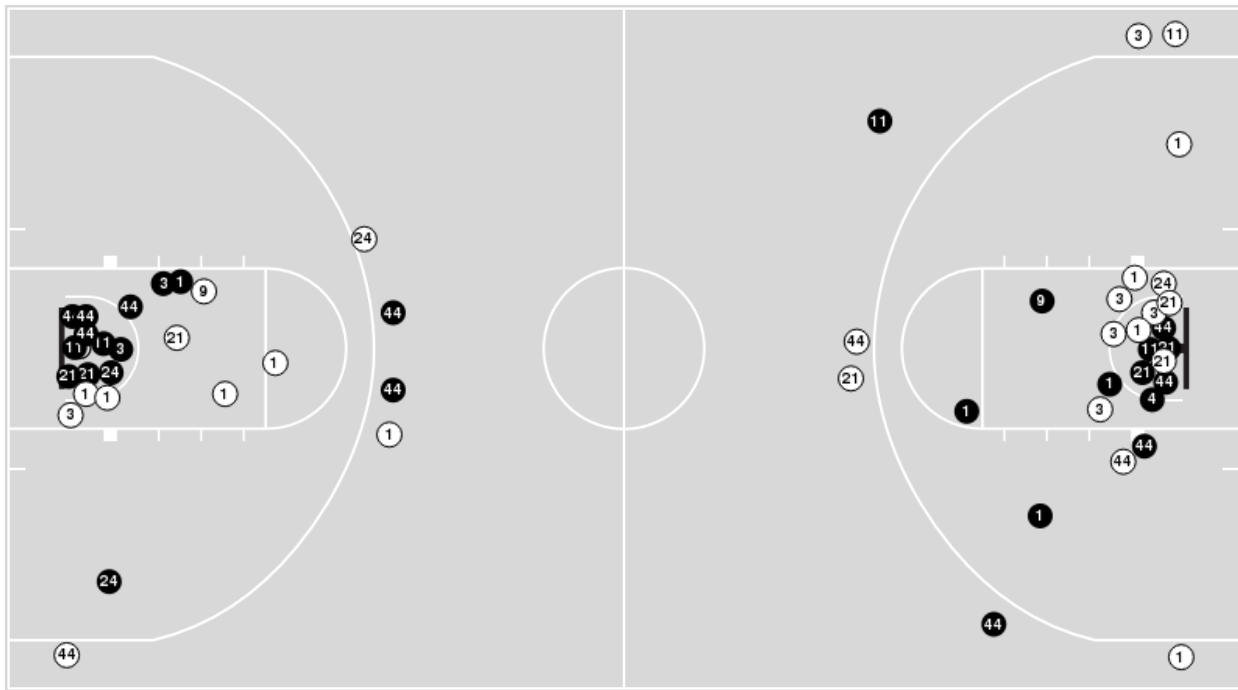

Officials: Joe Lindsay, Kipp Kissinger, Tony Chiazza

Players => 0, 1, 2, 3, 4, 5, 8, 9, 11, 14, 21, 24, 25, 44, 45FG Types=>AllResults=>All

Arkansas

All Field Goals