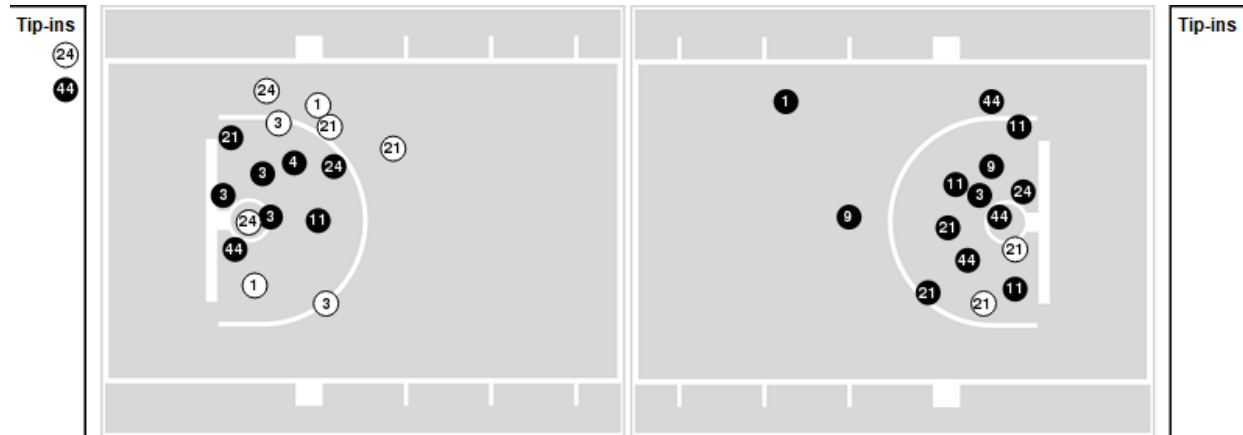

Officials: Courtney Green, Wil Howard, Josue Nieves

Players => 0, 1, 2, 3, 4, 5, 8, 9, 11, 14, 21, 24, 25, 44, 45FG Types=>AllResults=>All

Arkansas

All Field Goals

Blow Up Chart

● Made ○ Missed N - Player Number