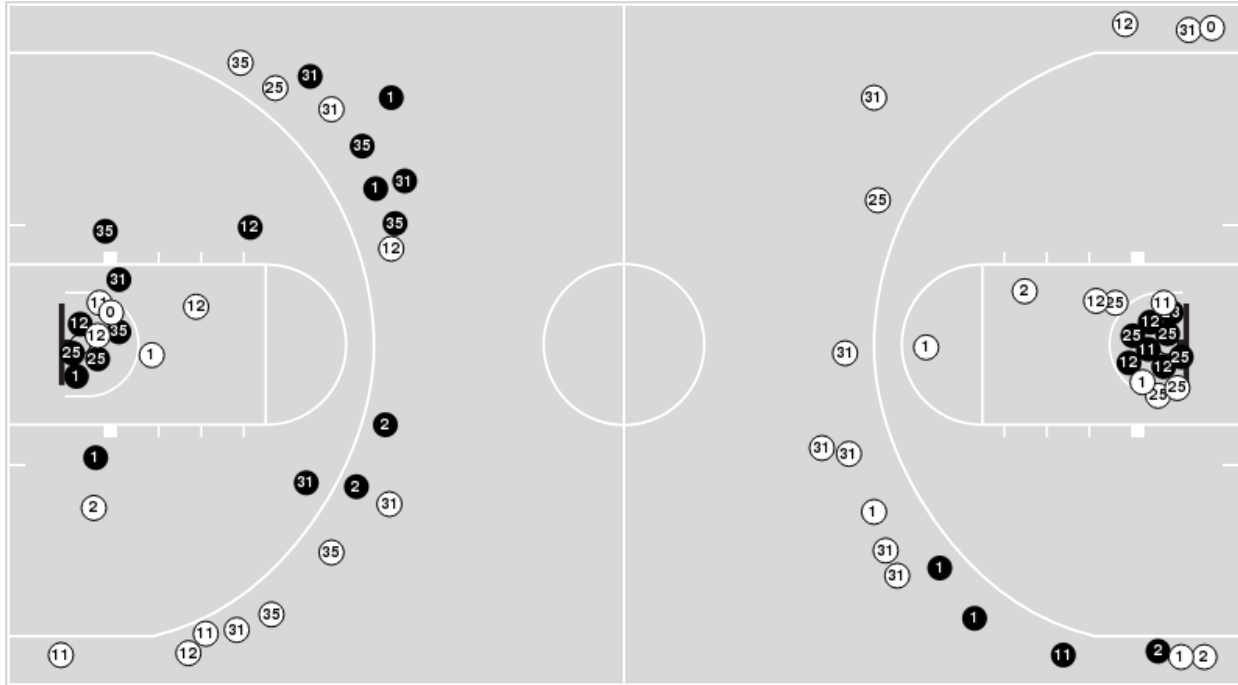

Officials: Courtney Green, Wil Howard, Josue Nieves

Players => 0, 1, 2, 4, 5, 6, 7, 10, 11, 12, 15, 17, 21, 23, 25, 31, 33, 35FG Types=>AllResults=>All

Missouri

All Field Goals