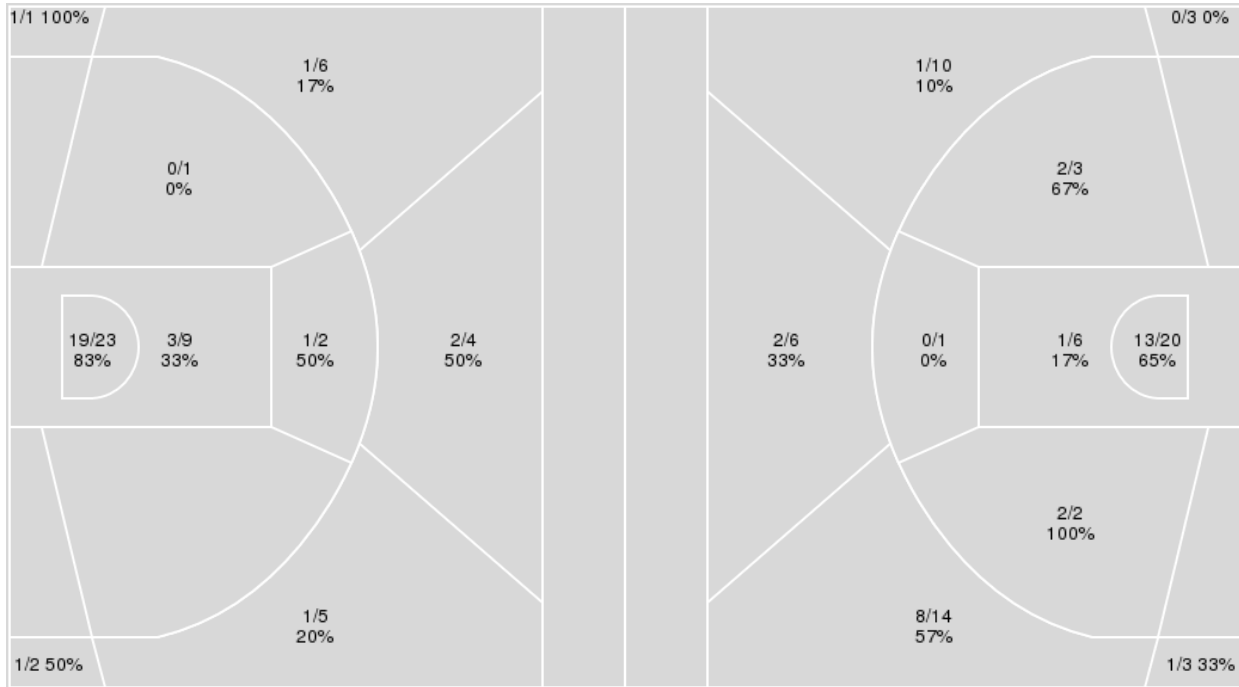

Officials: Courtney Green, Wil Howard, Josue Nieves

{ Players => 0, 1, 2, 3, 4, 5, 8, 9, 11, 14, 21, 24, 25, 44, 45; } FG Types
=> All; Results => All;

{ Players => 0, 1, 2, 4, 5, 6, 7, 10, 11, 12, 15, 17, 21, 23, 25, 31, 33, 35; }
FG Types => All; Results => All;

Arkansas

Missouri

Arkansas	M/A	%
Field Goals	29/53	55
2 Points	23/35	66
3 Points	6/18	33
Free Throws	28/37	76

Missouri	M/A	%
Field Goals	30/68	44
2 Points	18/32	56
3 Points	12/36	33
Free Throws	13/17	76