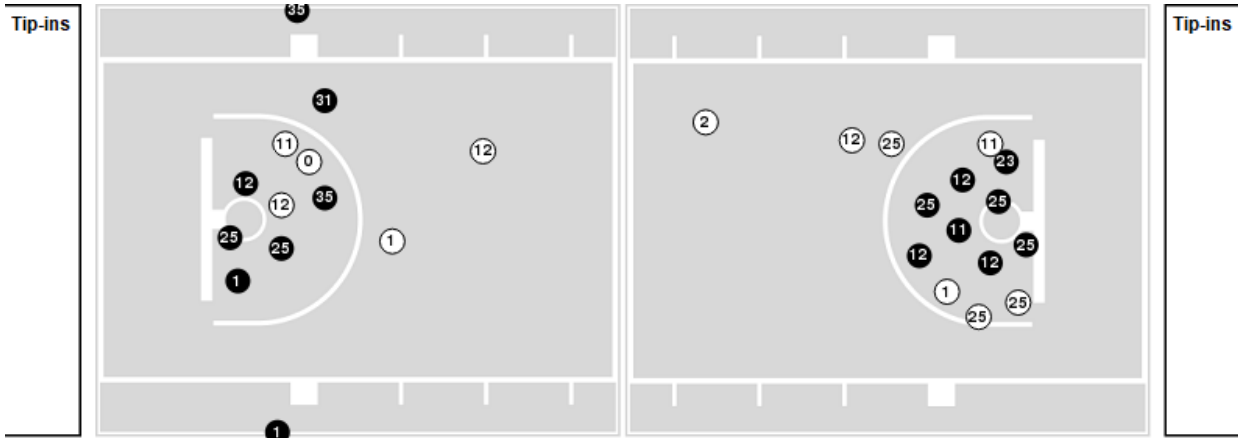

Officials: Courtney Green, Wil Howard, Josue Nieves

Players => 0, 1, 2, 4, 5, 6, 7, 10, 11, 12, 15, 17, 21, 23, 25, 31, 33, 35FG Types=>AllResults=>All

Missouri

All Field Goals

Blow Up Chart

● Made ○ Missed N - Player Number