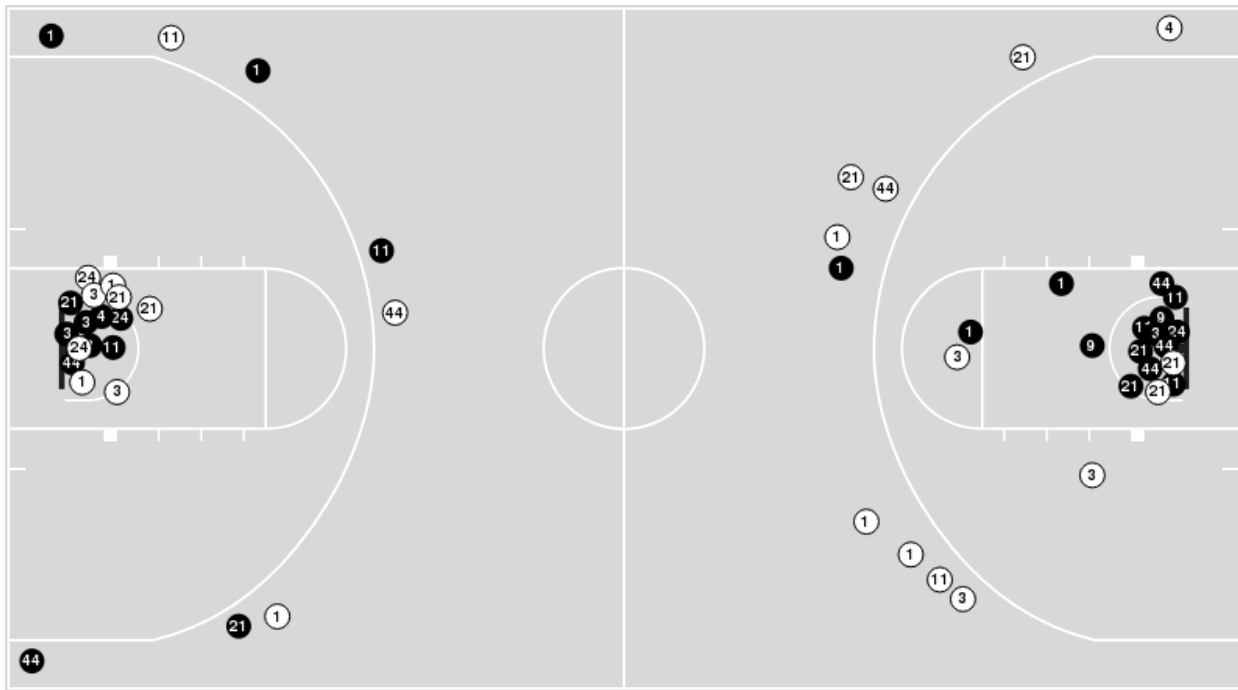

Officials: Courtney Green, Wil Howard, Josue Nieves

Players => 0, 1, 2, 3, 4, 5, 8, 9, 11, 14, 21, 24, 25, 44, 45FG Types=>AllResults=>All

Arkansas

All Field Goals