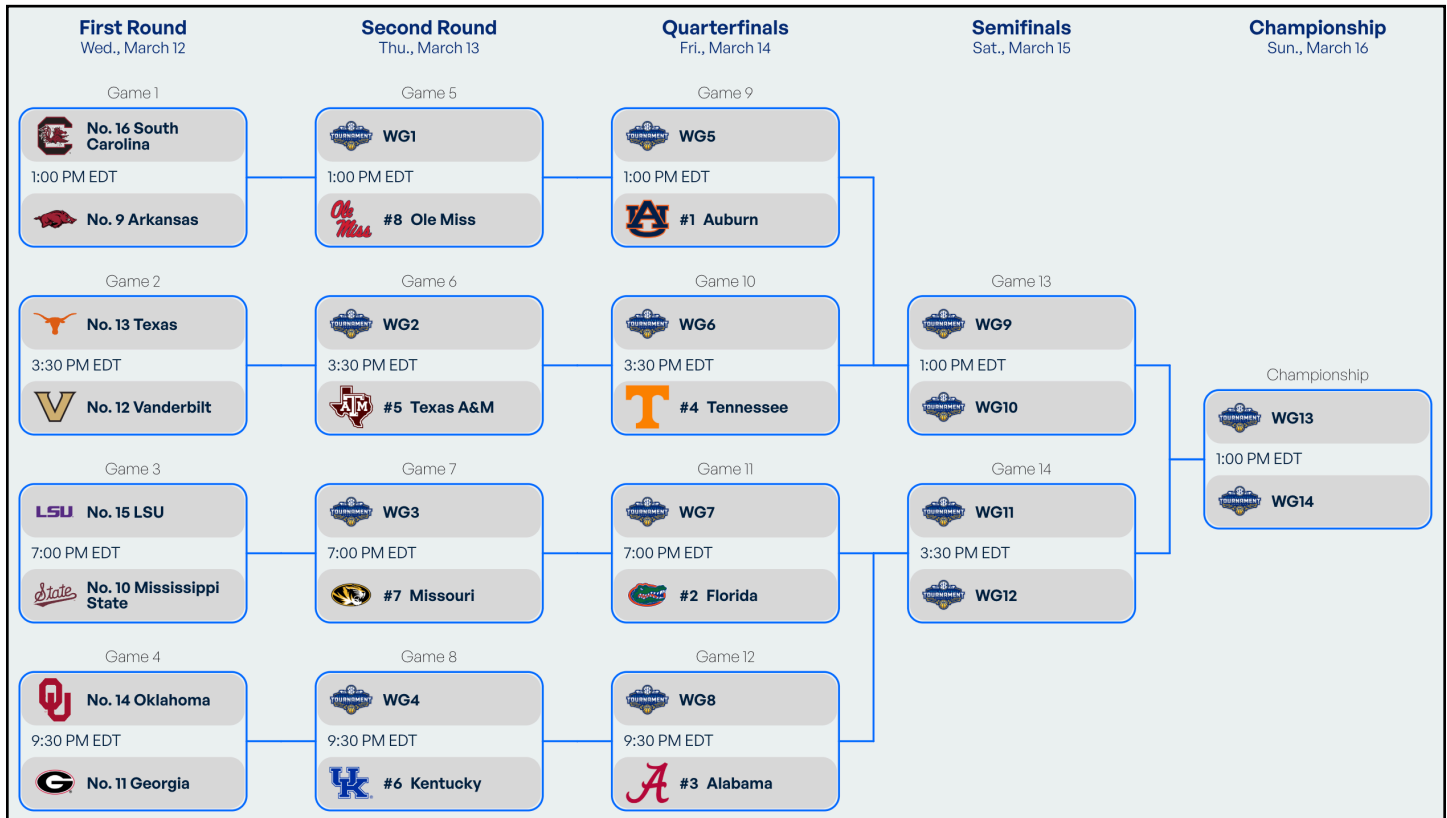

2025 SEC TOURNAMENT

OLE MISS AT THE SEC TOURNAMENT

SEC TOURNAMENT, TEAM-BY-TEAM (33-60)

Opponent	Record	Last Meeting
Alabama	2-6	2019 (2nd Rd, L)
Arkansas	0-1	2017 (2nd Rd, L)
Auburn	2-1	2012 (1st Rd, W)
Florida	3-4	2013 (Finals, W)
Georgia	2-9	2020 (1st Rd, L)
<i>Georgia Tech</i>	<i>1-1</i>	<i>1939 (1st Rd, W)</i>
Kentucky	0-15	2011 (2nd Rd, L)
LSU	3-6	2021 (2nd Rd, L)
Mississippi State	1-1	2014 (1st Rd, W)
Missouri	2-1	2022 (1st Rd, L)
Oklahoma	0-0	--
South Carolina	6-5	2023 (1st Rd, W)
Tennessee	7-6	2023 (2nd Rd, L)
Texas	0-0	--
Texas A&M	0-1	2024 (2nd Rd, L)
Vanderbilt	4-3	2013 (Semis, W)

SEC TOURNAMENT NOTES, ALL-TIME

Overall: 33-60 (62 tournaments since 1933)
Titles: 2 (1981, 2013)

First Round: 12-24
Last Win: March 8, 2023, vs. South Carolina, 67-61

Second Round: 13-24
Last Win: March 11, 2021, vs. South Carolina, 76-59

Quarterfinals: 1-3
Last Win: March 15, 2013, vs. Missouri, 64-62

Semifinals: 5-6
Last Win: March 16, 2013, vs. Vanderbilt, 61-51

Championship Game: 2-3
Last Win: March 17, 2013, vs. Florida, 66-63