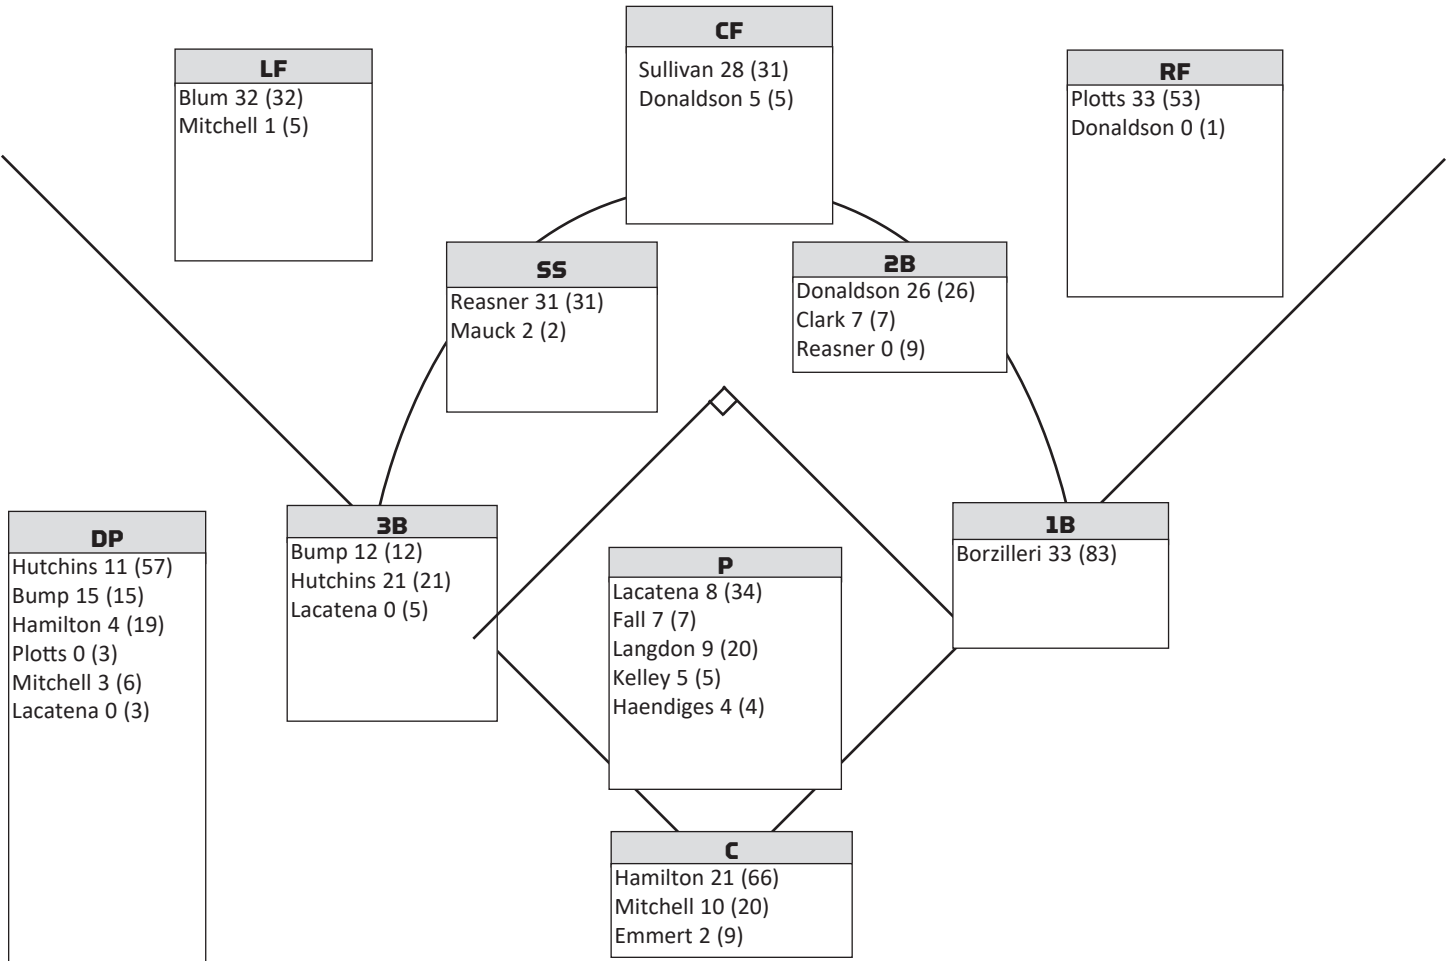

2025 STARTS BY BATTING ORDER

Player	1	2	3	4	5	6	7	8	9
Allie Blum	2	5	14	.	.	1	.	.	10
Lauryn Borzilleri	.	1	10	.	.	9	8	.	5
McKenzie Bump	8	16	3	.	.	.	.	.	.
Maddy Clark	.	6	.	.	.	.	.	1	.
Emory Donaldson	.	.	.	.	.	1	6	12	12
Ava Emmert	.	.	.	.	.	.	.	.	.
Ella Emmert	.	.	.	.	.	.	2	.	.
Carson Fall	.	.	.	.	.	.	.	.	.
Sarah Haendiges	.	.	.	.	.	.	.	.	.
Karissa Hamilton	.	3	1	.	7	5	9	.	.
Ally Hutchins	23	1	2	.	6	.	.	.	.
Julie Kelley	.	.	.	.	.	.	.	.	.
Alexia Lacatena	.	.	.	.	.	.	.	.	.
Sydney Langdon	.	.	.	.	.	.	.	.	.
Anna Mauck	.	.	.	.	.	.	2	.	.
Lindsey Miller	.	.	.	.	.	.	.	.	.
Hallie Mitchell	.	.	3	.	1	6	4	.	.
Peyton Plotts	.	.	.	29	4	.	.	.	.
Cassie Reasner	.	.	.	4	15	10	2	.	.
Delani Sullivan	.	1	.	.	.	1	.	20	6

STARTS BY POSITION IN 2025 (UK CAREER)