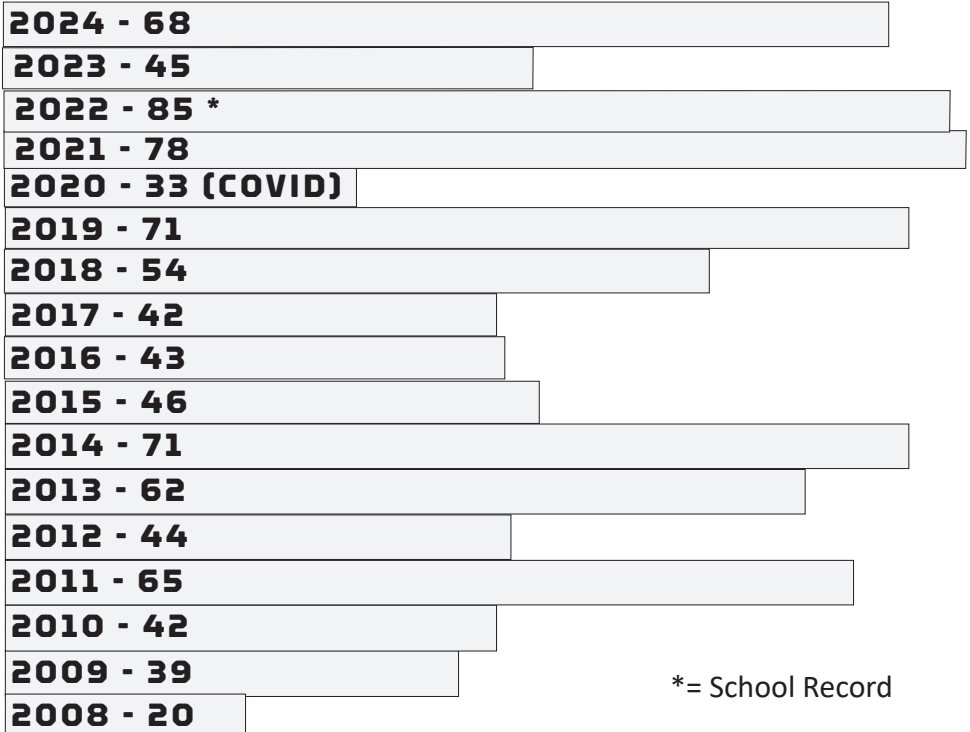

KENTUCKY HOME RUN TRACKER UNDER COACH KRISTINE HIMES

2025

31 home runs

*= School Record