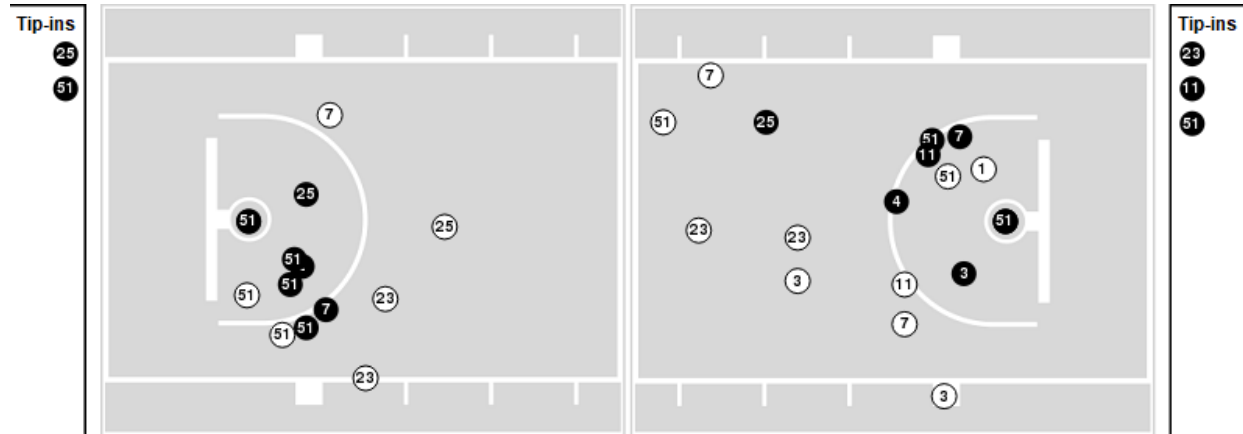

Shots in the Paint

● Made   ○ Missed   N - Player Number

Winthrop	M/A	%
Field Goals	32/67	48
2 Points	17/35	49
3 Points	15/32	47
Free Throws	4/6	67

Winthrop	M/A	%
Points in the Paint	34 (17/32)	53
Fast Break Points	9 (4/4)	100
Second Chance Points	18 (8/8)	100
Effective FG%	59