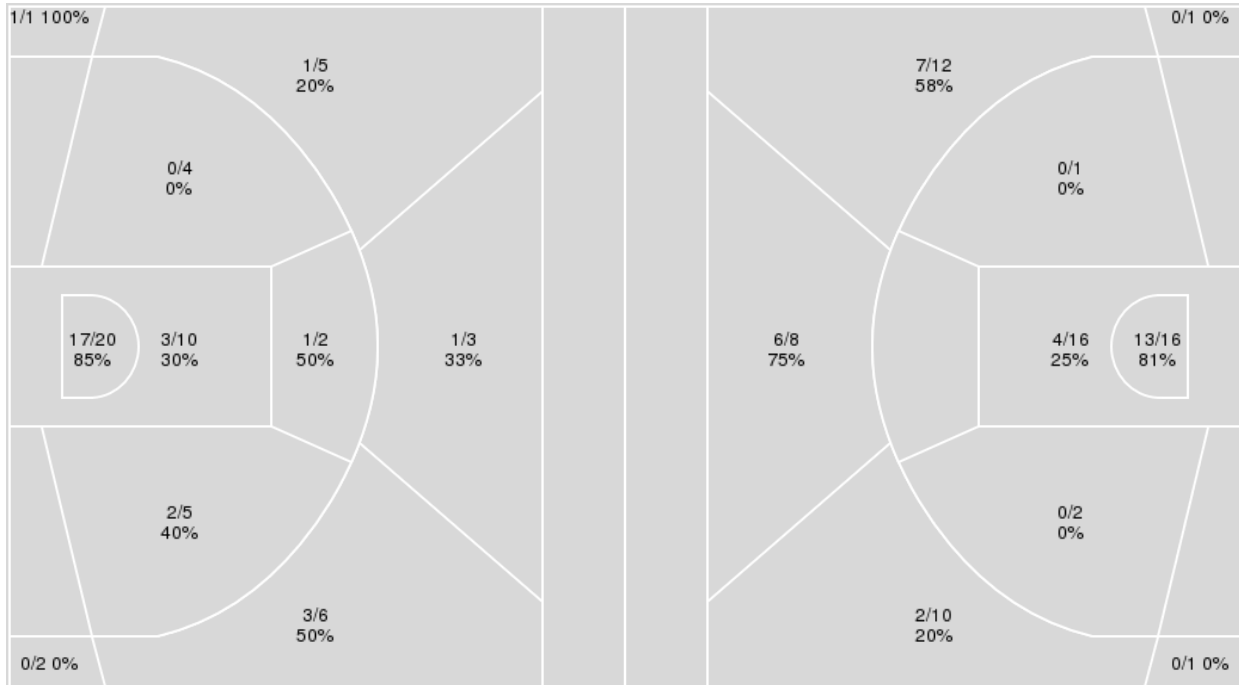

Officials: Courtney Green, Wil Howard, Hunter Allen

Players => All; FG Types => All ; Results => All ;

Players => All; FG Types => All ; Results => All ;

Arkansas

Winthrop

Arkansas	M/A	%
Field Goals	29/58	50
2 Points	23/41	56
3 Points	6/17	35
Free Throws	20/22	91

Winthrop	M/A	%
Field Goals	32/67	48
2 Points	17/35	49
3 Points	15/32	47
Free Throws	4/6	67