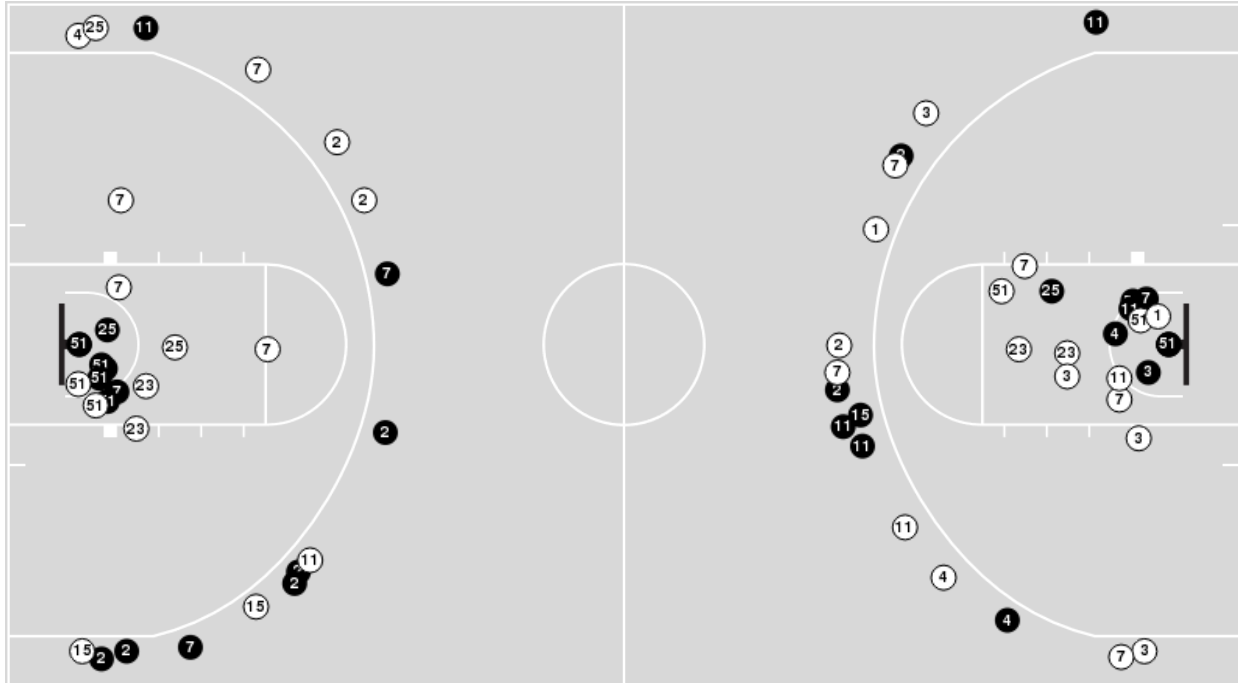

Officials: Courtney Green, Wil Howard, Hunter Allen

Players => All ; FG Types => All ; Results => All ;
Winthrop

All Field Goals