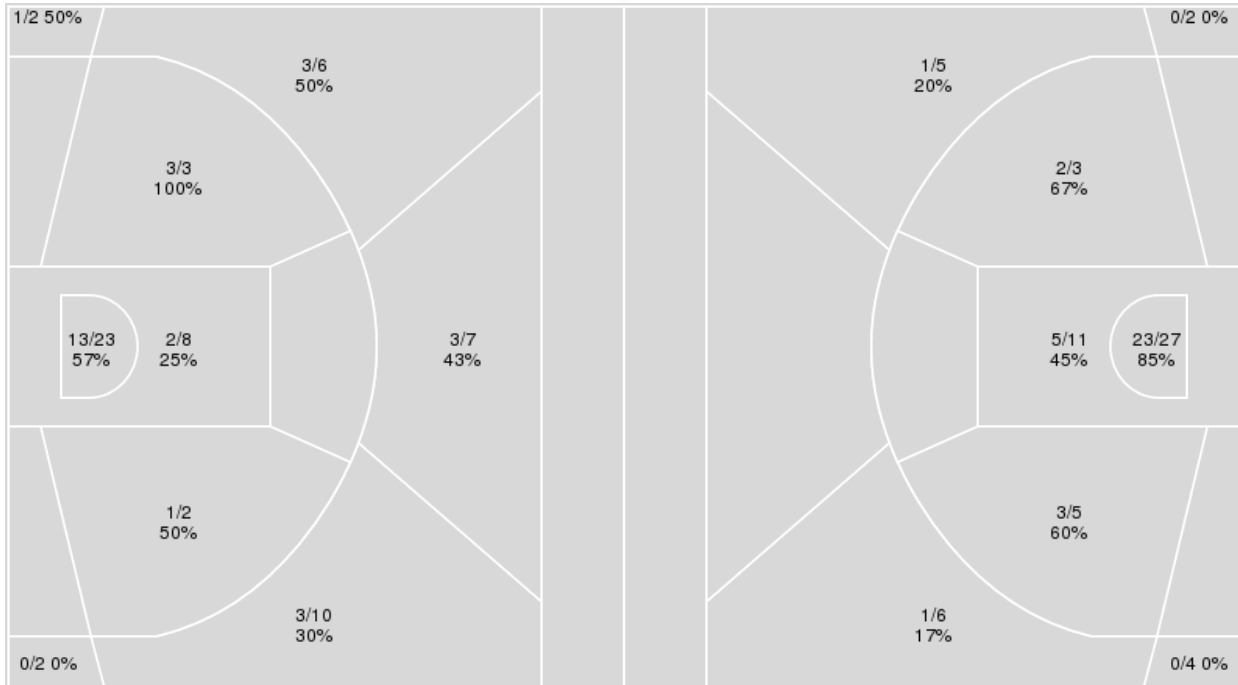

Arkansas at Oklahoma

01/27/26 Lloyd Noble Center, Norman, Okla.
2025-26 Men's Basketball

Officials: Courtney Green, Vladimir Voyard-Tadal, Marques Pettigrew

Players => All; FG Types => All ; Results => All ;

Players => All; FG Types => All ; Results => All ;

Oklahoma

Arkansas

Oklahoma	M/A	%
Field Goals	29/63	46
2 Points	19/36	53
3 Points	10/27	37
Free Throws	11/12	92

Arkansas	M/A	%
Field Goals	35/63	56
2 Points	33/46	72
3 Points	2/17	12
Free Throws	11/13	85