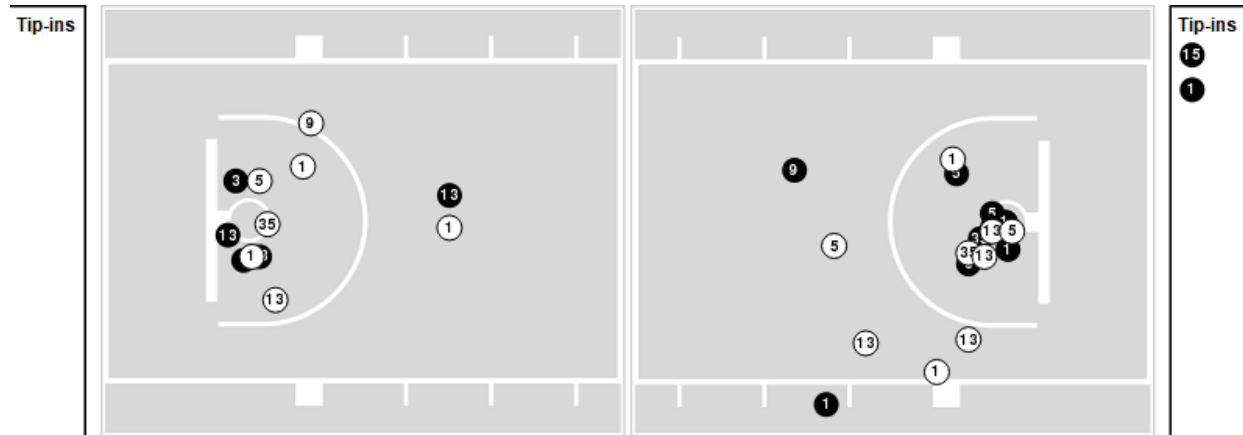

Oklahoma

All Field Goals

Shots in the Paint

● Made ○ Missed N - Player Number

Oklahoma	M/A	%
Field Goals	29/63	46
2 Points	19/36	53
3 Points	10/27	37
Free Throws	11/12	92

Oklahoma	M/A	%
Points in the Paint	30 (15/31)	48
Fast Break Points	3 (1/1)	100
Second Chance Points	16 (9/11)	82
Effective FG%	54	