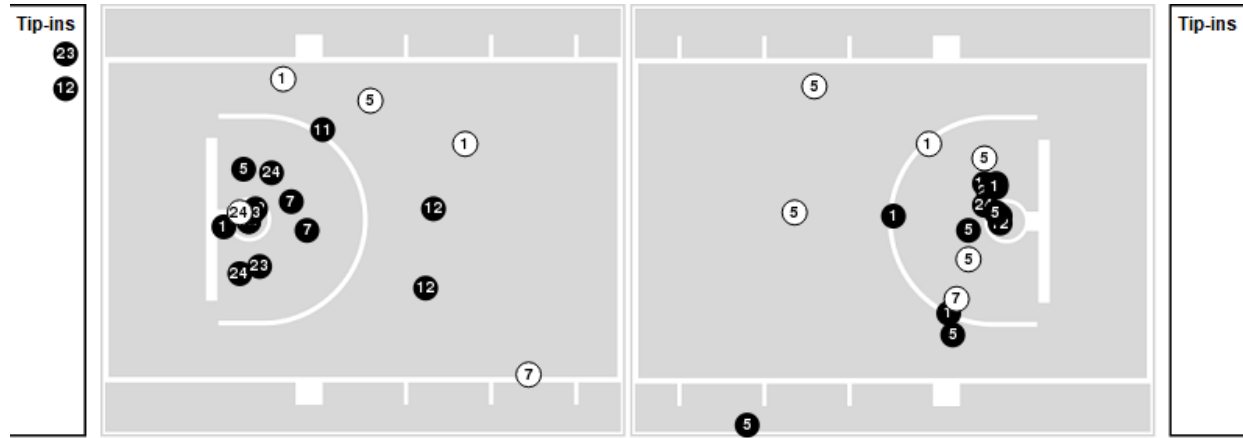

Officials: Courtney Green, Vladimir Voyard-Tadal, Marques Pettigrew

Players => All ; FG Types => All ; Results => All ;

Arkansas

All Field Goals

Shots in the Paint

● Made ○ Missed N - Player Number

Arkansas	M/A	%
Field Goals	35/63	56
2 Points	33/46	72
3 Points	2/17	12
Free Throws	11/13	85