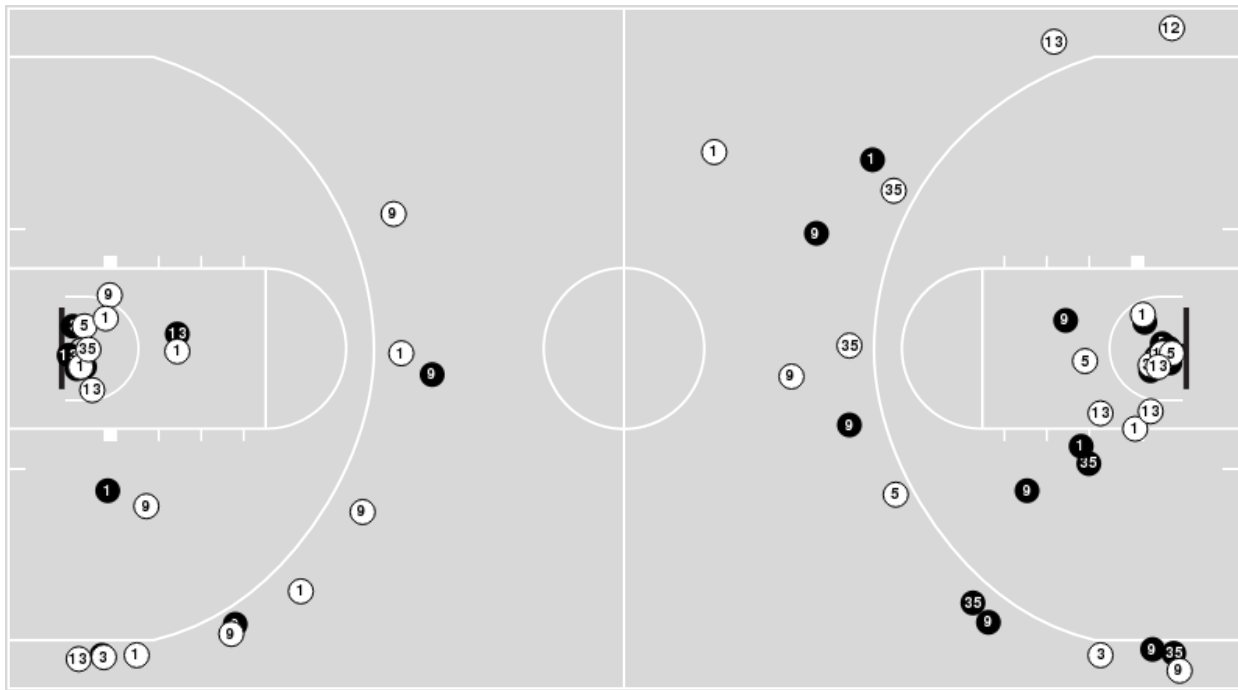

Oklahoma

All Field Goals

Shots in the Paint

● Made ○ Missed N - Player Number

Oklahoma	M/A	%
Field Goals	29/63	46
2 Points	19/36	53
3 Points	10/27	37
Free Throws	11/12	92

Oklahoma	M/A	%
Points in the Paint	30 (15/31)	48
Fast Break Points	3 (1/1)	100
Second Chance Points	16 (9/11)	82
Effective FG%	54	